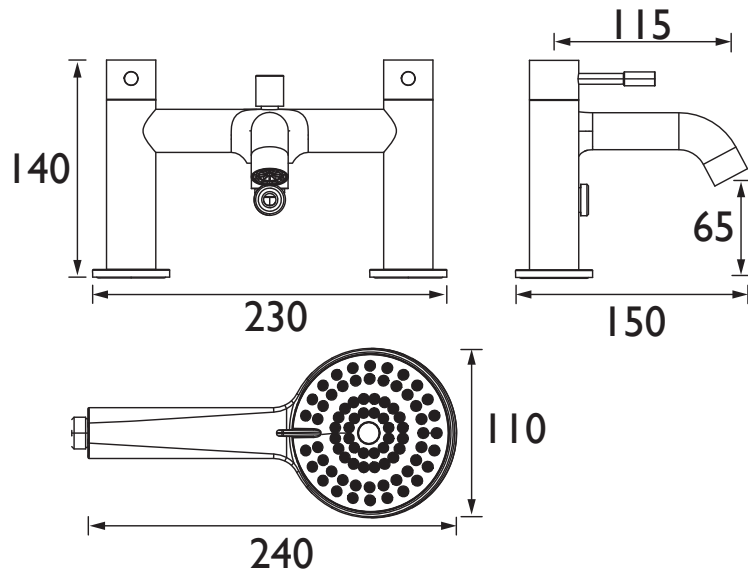

Product Certifications:

WRAS Cert. Number: 2205023
WRAS Expiry Date: 31/05/2027

For more products, visit our website:
<http://www.bristan.com>

Specification

Product Type:	Bathroom Taps
Main Construction Material:	Brass
Mount Type:	Deck Mounted
Handle Type:	Lever Handles
Connection Inlet:	3/4" BSP
Connection Outlet:	Flow Straightener
Number of Tap Holes:	2
Valve/Cartridge Type:	3/4" Ceramic Disc Valve - 1/4 Turn
Plumbing System Requirements:	Suitable for all plumbing systems
Minimum Dynamic Pressure (bar):	0.2 bar
Maximum Dynamic Pressure (bar):	5.0 bar
Maximum Hot Water Temperature °C:	60 °C
Maximum Static Pressure (bar):	10 bar
Flow Type:	Single Flow
Isolation Included:	No

Dimensions (measurements in mm)

Flow Rates (l/min)

System Pressure (bar)	0.2	0.5	1	2	3	5
Through Bath Filler (mixed)	13.1	21.7	30.9	43.7	53.1	68.6
Through Handset (mixed)	3.8	6.3	9.3	14.0	18.3	19.9

TECHNICAL DATA SHEET