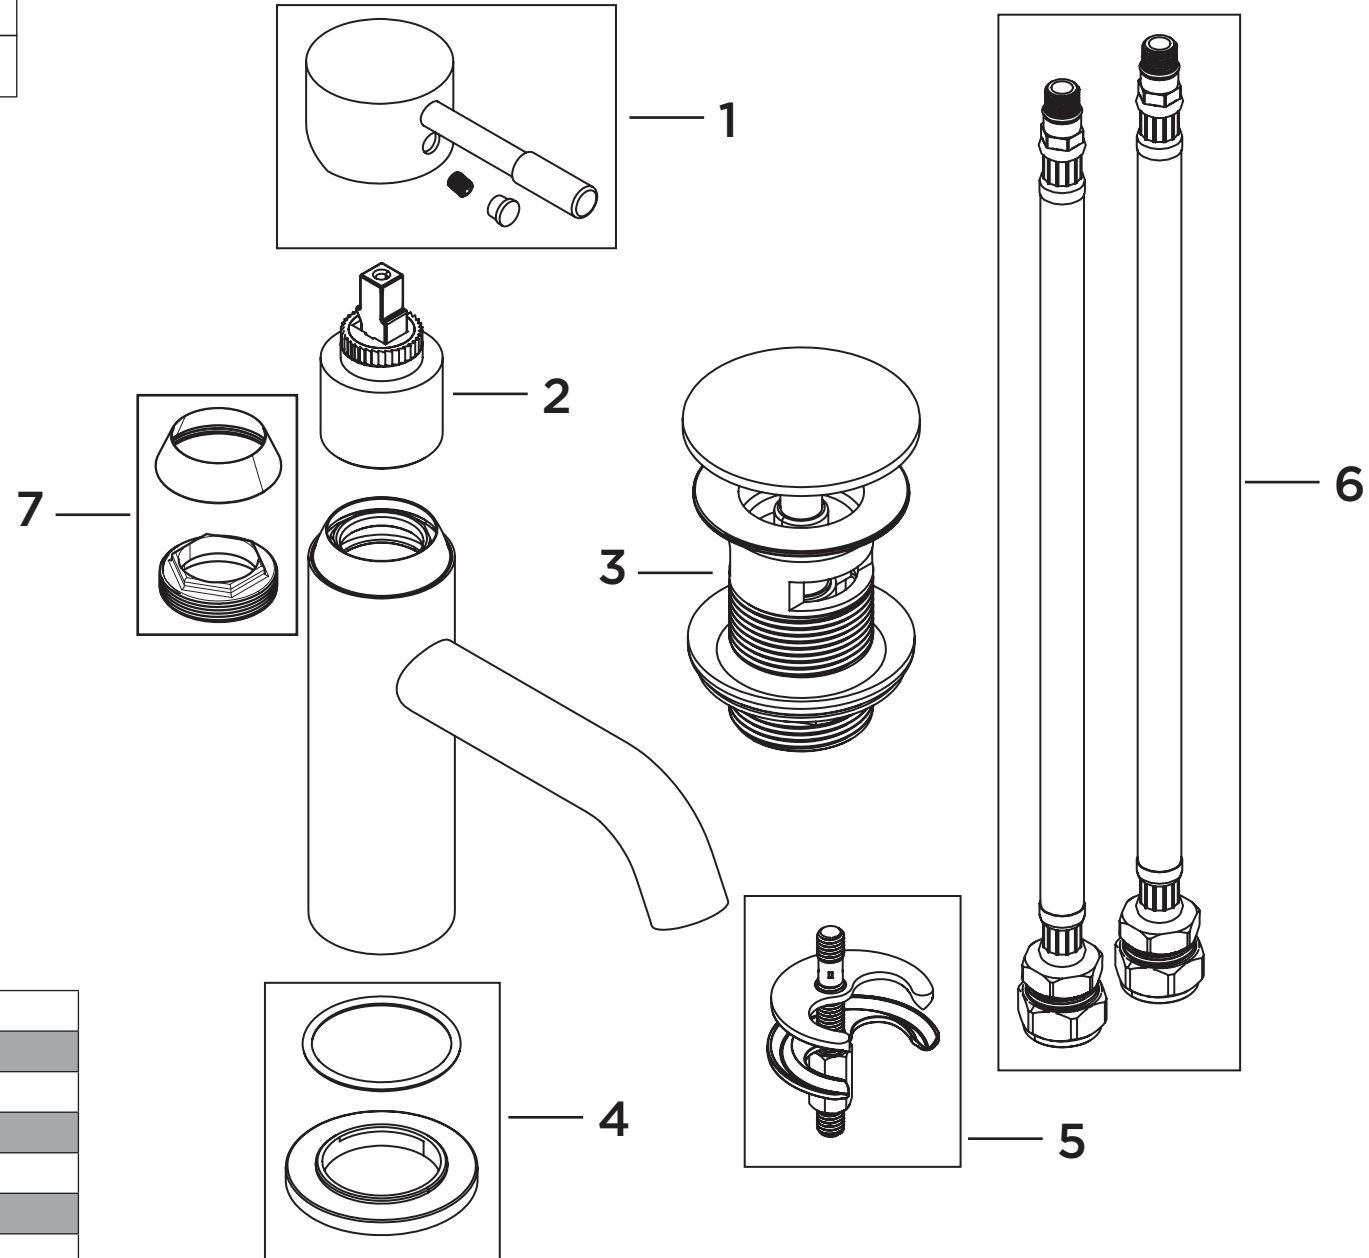

**Product Code:** MI BAS C/BLK**Revision:** D1

1	Handle Assembly
2	35mm Cartridge
3	Waste Assembly
4	Plinth
5	Fixing Kit
6	15mm Flexi Tails
7	Shroud