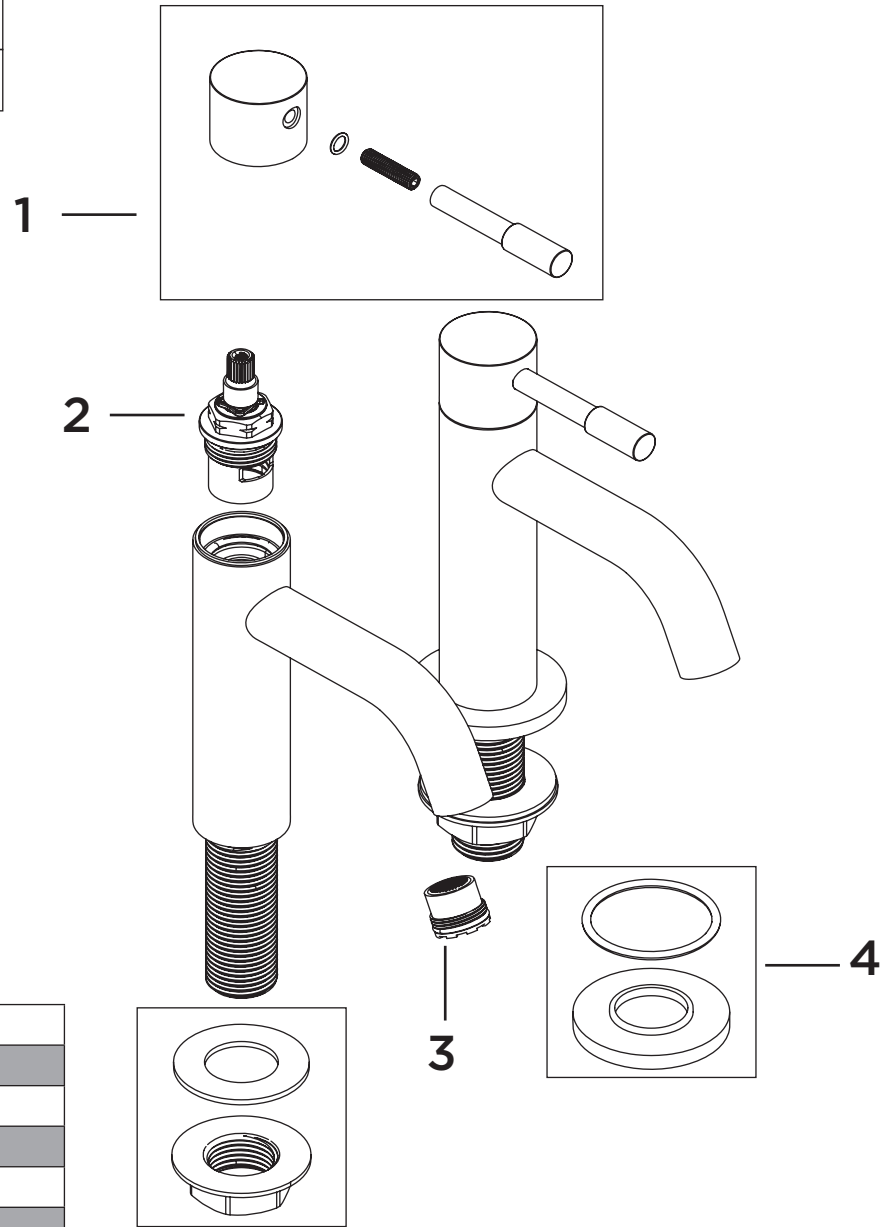

Product Code: MI 1/2 C/BLK
Revision: D2

1	Handle Assembly
2	Hot & Cold CD Valves
3	Aerator
4	Plinth
5	
6	
7	