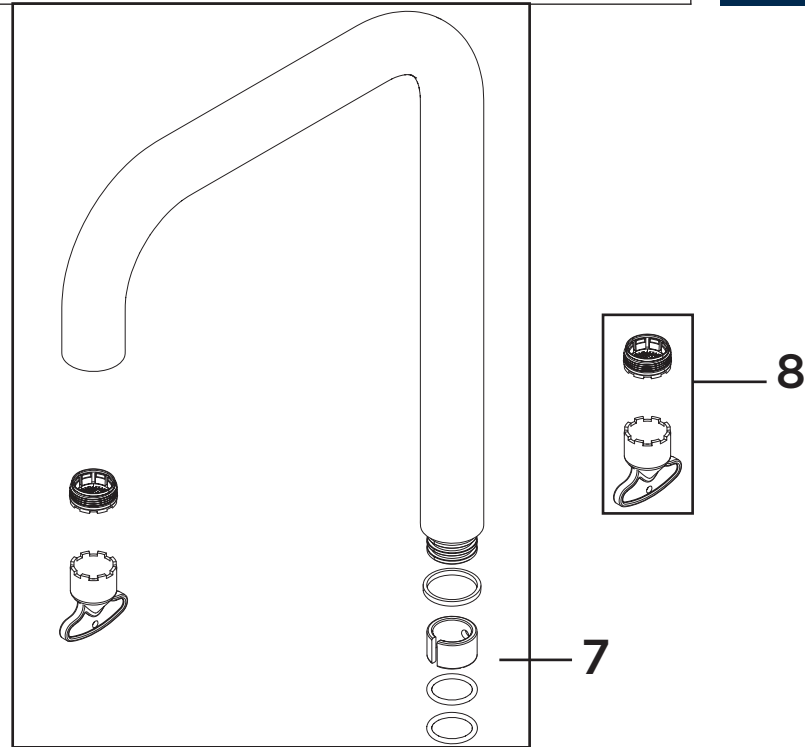

**Product Code:** LMN EFSNK C-BN

**Revision:** D6

1	Handle Assembly
2	Shroud
3	Cartridge Retaining Nut
4	Plinth & O-Ring
5	M5 x 8mm Grub Screw
6	35mm Cartridge
7	Spout Seals Kit
8	Anti-Splash with Key
9	EasyFit Tool
10	Reinforcing Plate
11	EasyFit Pack
12	Isolation Valves (Pair)
13	Molykote Grease
14	1/2" BSP Flexible Tails (Pair)

**Product Code:** LMN EFSNK C-BN  
**Revision:** D5

1	Handle Assembly
2	Shroud
3	Cartridge Retaining Nut
4	Plinth & O-Ring
5	M5 x 8mm Grub Screw
6	35mm Cartridge
7	Spout Seals Kit
8	Anti-Splash with Key
9	EasyFit Tool
10	Reinforcing Plate
11	EasyFit Pack
12	Isolation Valves (Pair)
13	Molykote Grease
14	1/2" BSP Flexible Tails (Pair)