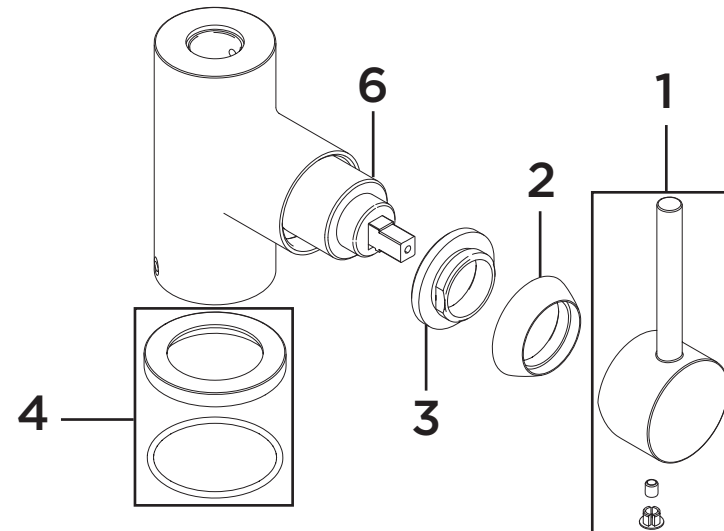

**Product Code:** LMN EFSNK C-BN

**Revision:** D6

1	Handle Assembly
2	Shroud
3	Cartridge Retaining Nut
4	Plinth & O-Ring
5	M5 x 8mm Grub Screw
6	35mm Cartridge
7	Spout Seals Kit
8	Anti-Splash with Key
9	EasyFit Tool
10	Reinforcing Plate
11	EasyFit Pack
12	Isolation Valves (Pair)
13	Molykote Grease
14	1/2" BSP Flexible Tails (Pair)

**Product Code:** LMN EFSNK C-BN  
**Revision:** D5

1	Handle Assembly
2	Shroud
3	Cartridge Retaining Nut
4	Plinth & O-Ring
5	M5 x 8mm Grub Screw
6	35mm Cartridge
7	Spout Seals Kit
8	Anti-Splash with Key
9	EasyFit Tool
10	Reinforcing Plate
11	EasyFit Pack
12	Isolation Valves (Pair)
13	Molykote Grease
14	1/2" BSP Flexible Tails (Pair)