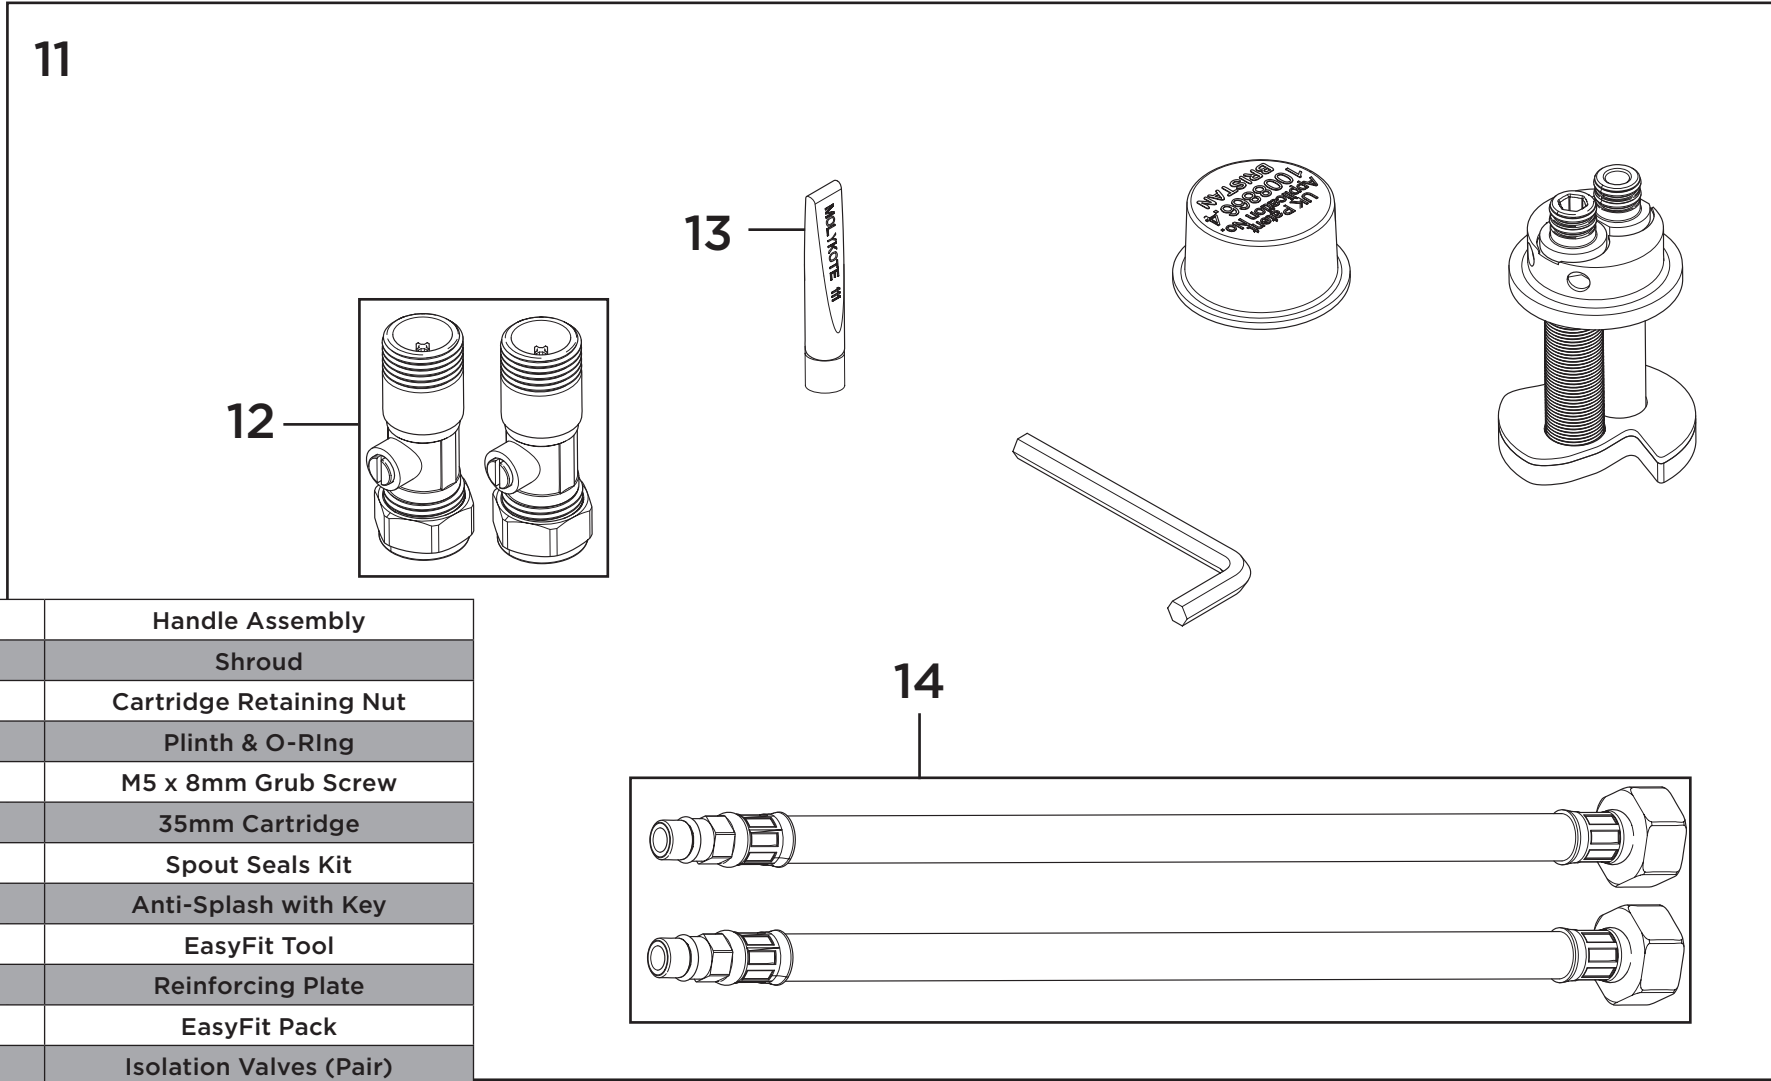

**Product Code:** LMN EFSNK C-BN

**Revision:** D6

1	Handle Assembly
2	Shroud
3	Cartridge Retaining Nut
4	Plinth & O-Ring
5	M5 x 8mm Grub Screw
6	35mm Cartridge
7	Spout Seals Kit
8	Anti-Splash with Key
9	EasyFit Tool
10	Reinforcing Plate
11	EasyFit Pack
12	Isolation Valves (Pair)
13	Molykote Grease
14	1/2" BSP Flexible Tails (Pair)

**Product Code:** LMN EFSNK C-BN  
**Revision:** D5

1	Handle Assembly
2	Shroud
3	Cartridge Retaining Nut
4	Plinth & O-Ring
5	M5 x 8mm Grub Screw
6	35mm Cartridge
7	Spout Seals Kit
8	Anti-Splash with Key
9	EasyFit Tool
10	Reinforcing Plate
11	EasyFit Pack
12	Isolation Valves (Pair)
13	Molykote Grease
14	1/2" BSP Flexible Tails (Pair)