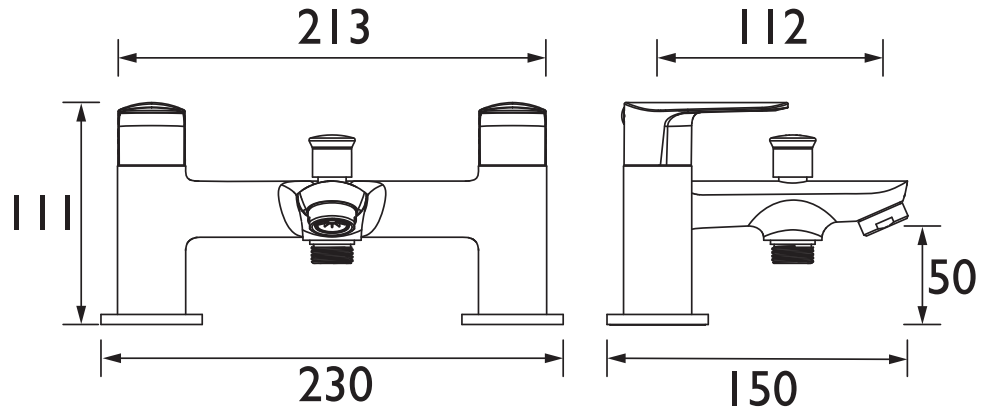

### Specification

Product Type:	Bathroom Tap
Main Construction Material:	Brass
Mount Type:	Deck Mounted
Handle Type:	Lever Handles
Connection Inlet:	3/4" BSP
Connection Outlet:	M24 Flow Straightener
Number of Tap Holes:	2
Valve/Cartridge Type:	3/4" Ceramic Disc Valves - 1/4 Turn
Plumbing System Requirements:	Suitable for all plumbing systems
Minimum Dynamic Pressure (bar):	0.2 bar
Maximum Dynamic Pressure (bar):	5.0 bar
Maximum Hot Water Temperature °C:	60°C
Maximum Static Pressure (bar):	10 bar
Flow Type:	Single Flow
Isolation Included:	No

### Dimensions (measurements in mm)