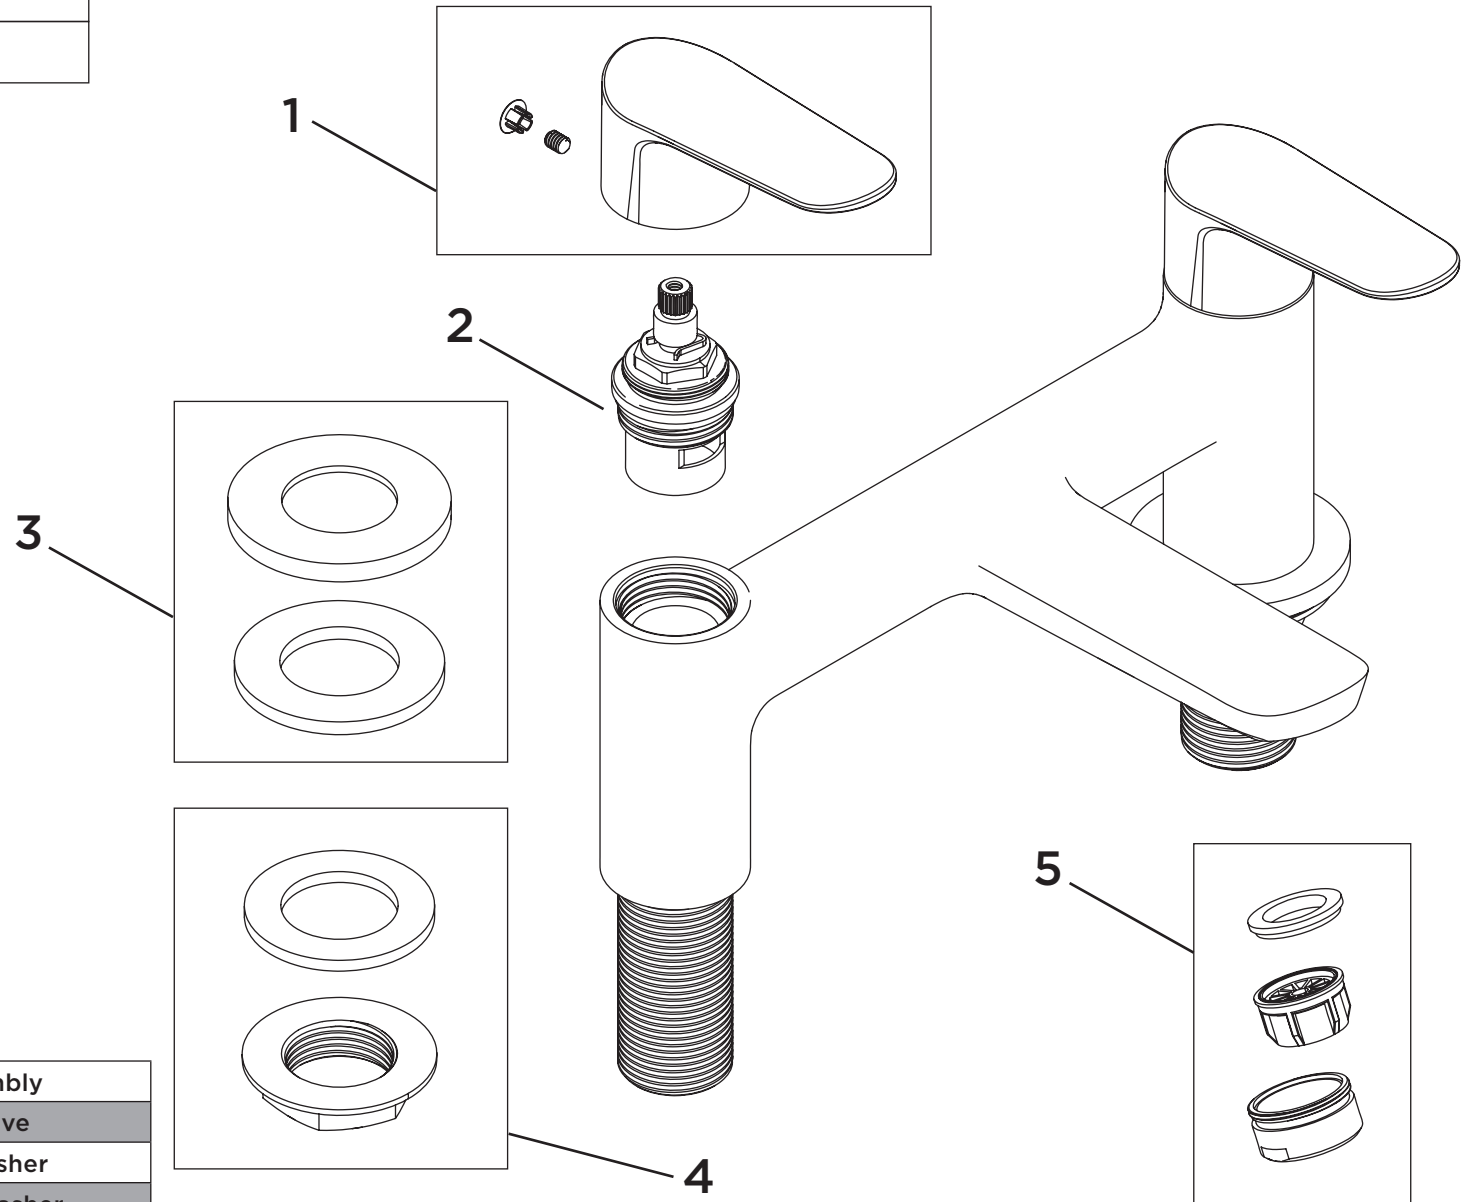

**Product Code:** OPS BF C**Revision:** D1

1	Handle Assembly
2	Standard Valve
3	Plinth and Washer
4	Backnut and Washer
5	M24 Flow Straightener