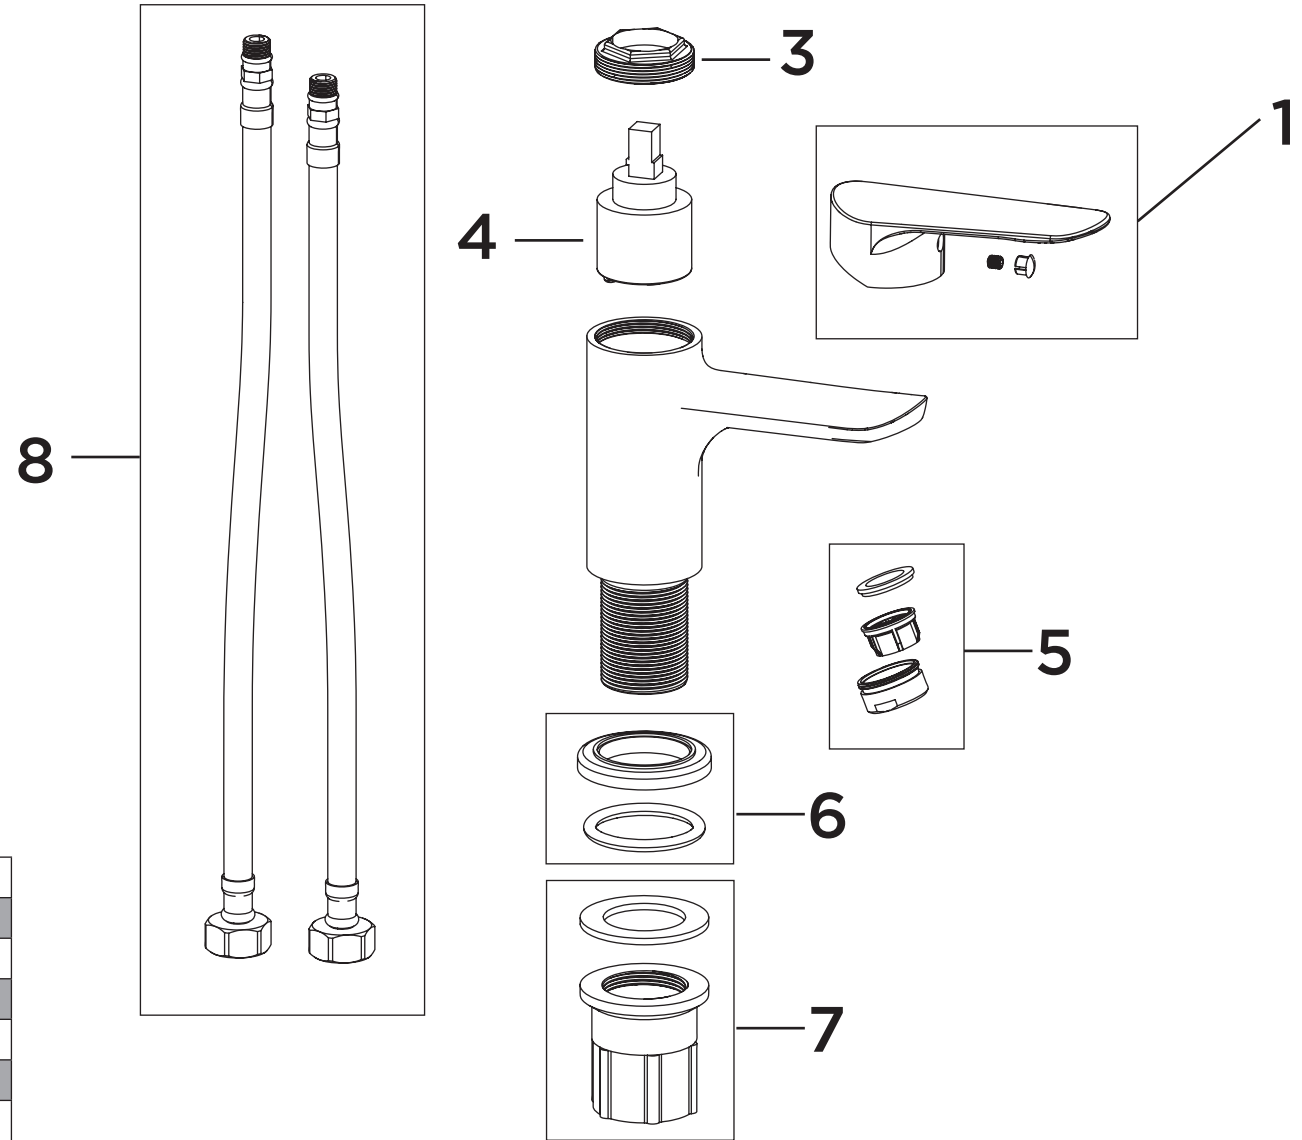

**Product Code:** OPS BAS C

**Revision:** D1

1	Handle Assembly
2	Shroud
3	Cartridge Nut
4	Cartridge
5	Aerator Assembly
6	Plinth & Washer
7	Fixing Kit
8	Flexi Tails