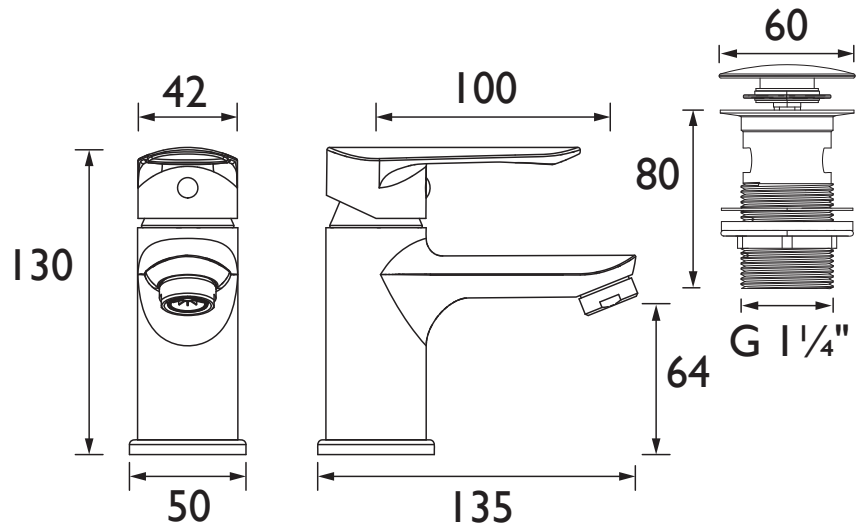

OPS BAS C

OPUS Tap Range Opus Basin Mixer with Clicker Waste Chrome

Features:

- Everything you need in the box including flexible tails and clicker waste so nothing to buy separately.
- Long life ceramic cartridge for added durability and smooth control.
- A hard-wearing, flawless, scratch resistant chrome finish that lasts for years. Salt spray tested to ensure added durability.
- 5 year parts and 1 year labour guarantee for peace of mind.
- Co-ordinating Bathroom taps, Recess shower and Accessories available.

Product Certifications:

WRAS Certificate No: 240903010
WRAS Expiry Date: 30/09/2029

For more products, visit our website:
<http://www.bristan.com>

Specification

Product Type:	Bathroom Tap
Main Construction Material:	Brass
Mount Type:	Deck
Handle Type:	Lever Handle
Connection Inlet:	1/2" BSP Flexible Tails
Connection Outlet:	M24 Flow Straightener
Number of Tap Holes:	1
Valve/Cartridge Type:	35mm Single Lever Cartridge
Plumbing System Requirements:	Suitable for all plumbing systems
Minimum Dynamic Pressure (bar):	0.2 bar
Maximum Dynamic Pressure (bar):	5 bar
Maximum Hot Water Temperature °C:	60°C
Maximum Static Pressure (bar):	10 bar
Flow Type:	Single
Isolation Included:	No

Dimensions (measurements in mm)

Flow Rates (l/min)

System Pressure (bar)	0.2	0.5	1	2	3	5
OPS BAS C (mixed)	4	6.7	9.6	13.7	16.8	21.9

TECHNICAL DATA SHEET

BRISTAN

D5