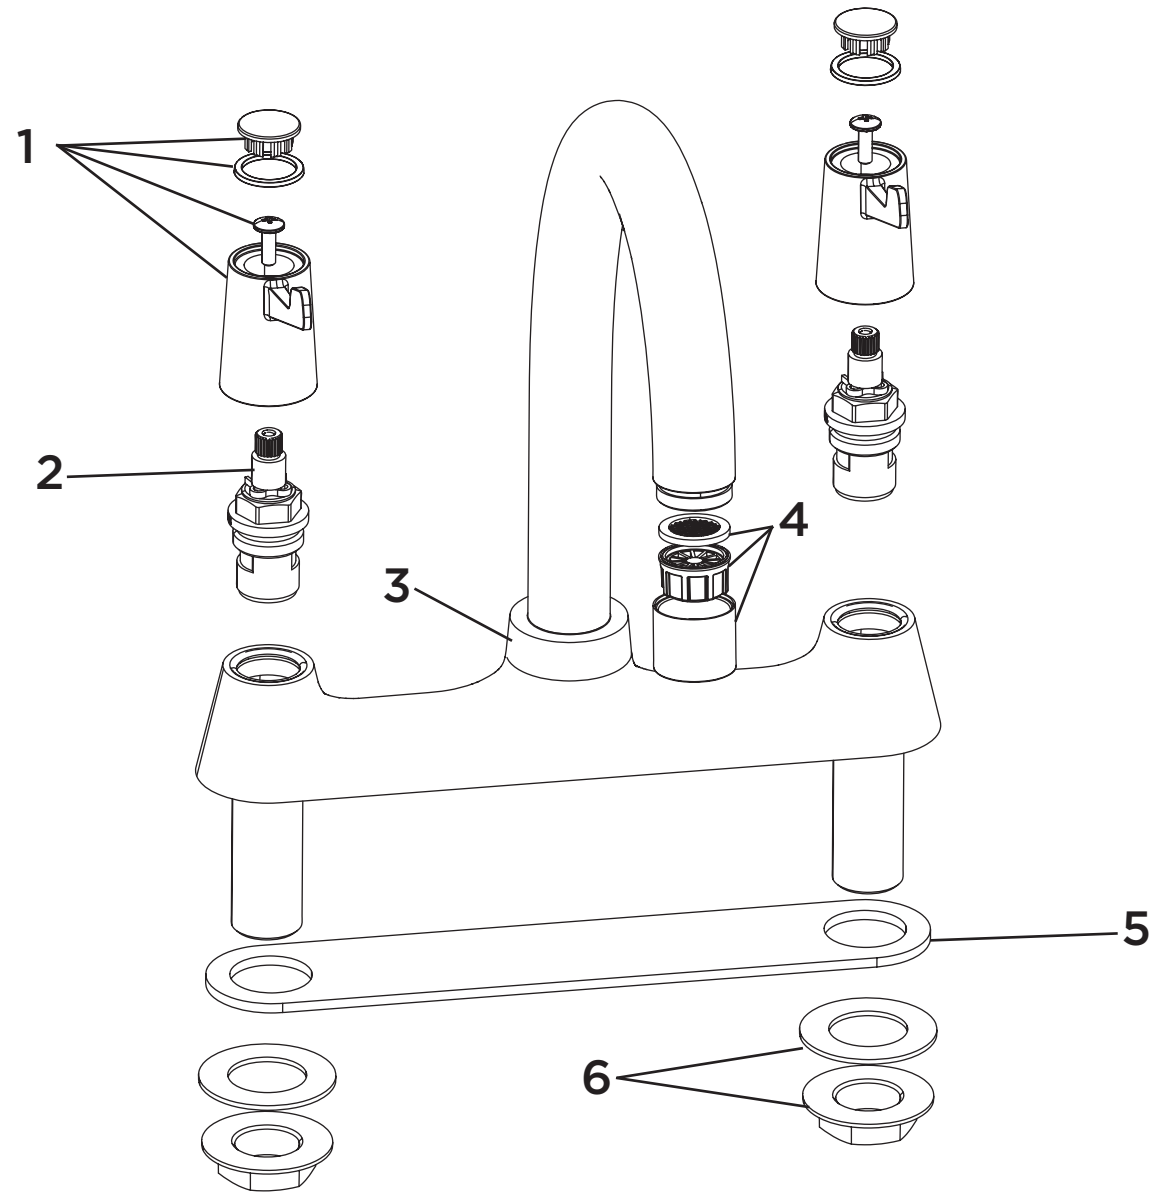

Product Code: VAL2 DSM C CD**Revision:** D1

1	Handle Assembly (Pair)
2	1/2" Ceramic Disc Valves (Pair)
3	Spout Seals Kit
4	M22 Flow Straightener
5	Gasket
6	Backnut and Washer (Pair)