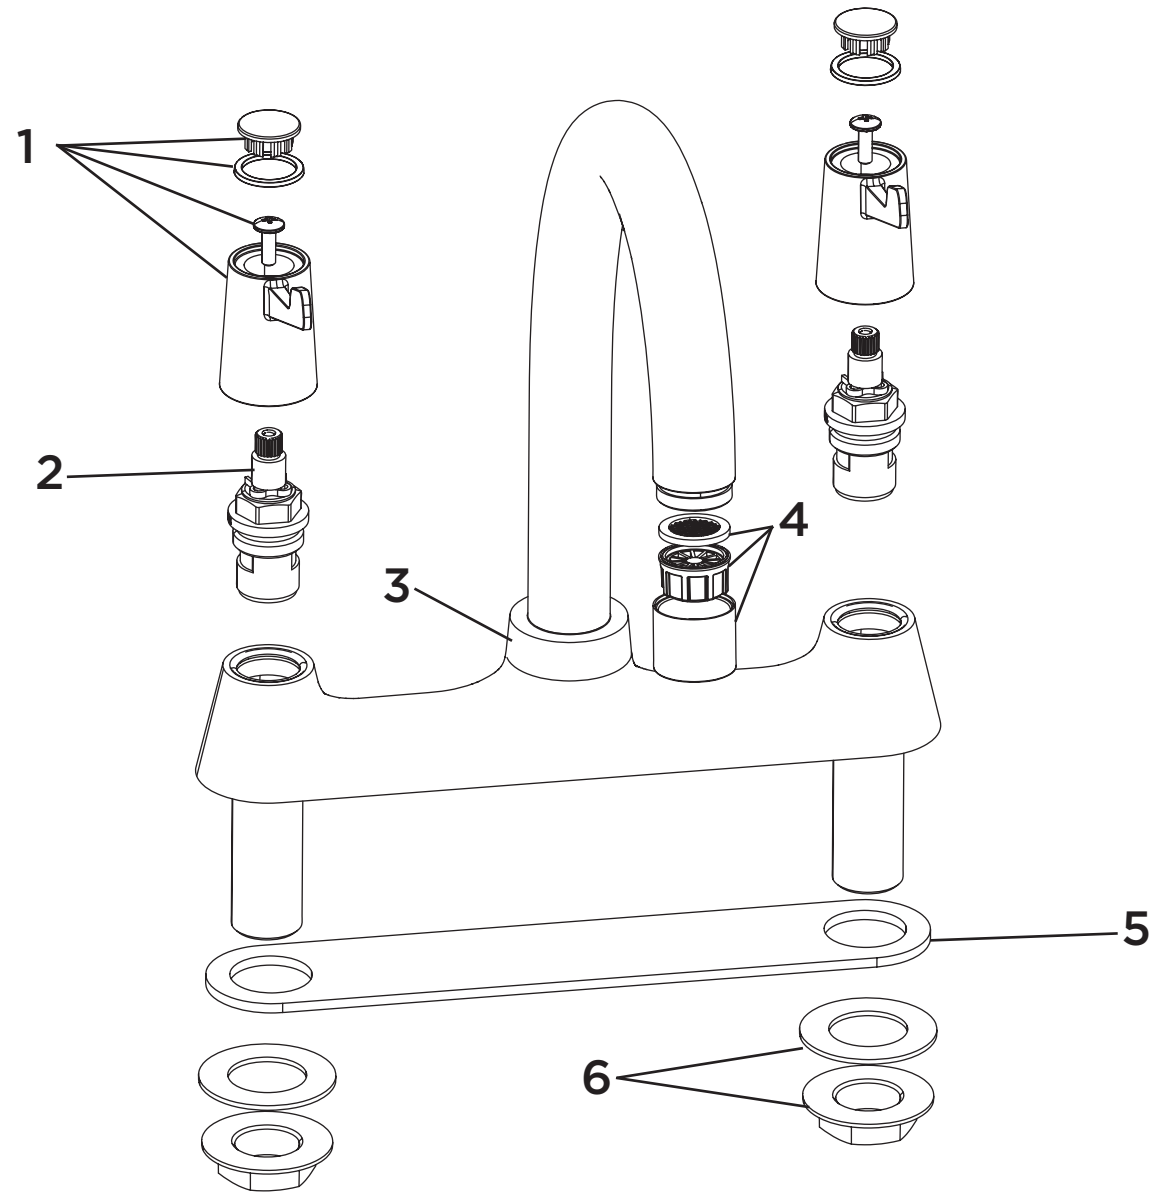

**Product Code:** VAL2 DSM C 6 CD**Revision:** D1

1	Handle Assembly (Pair)
2	1/2" Ceramic Disc Valves (Pair)
3	Spout Seals Kit
4	M22 Flow Straightener
5	Gasket
6	Backnut and Washer (Pair)