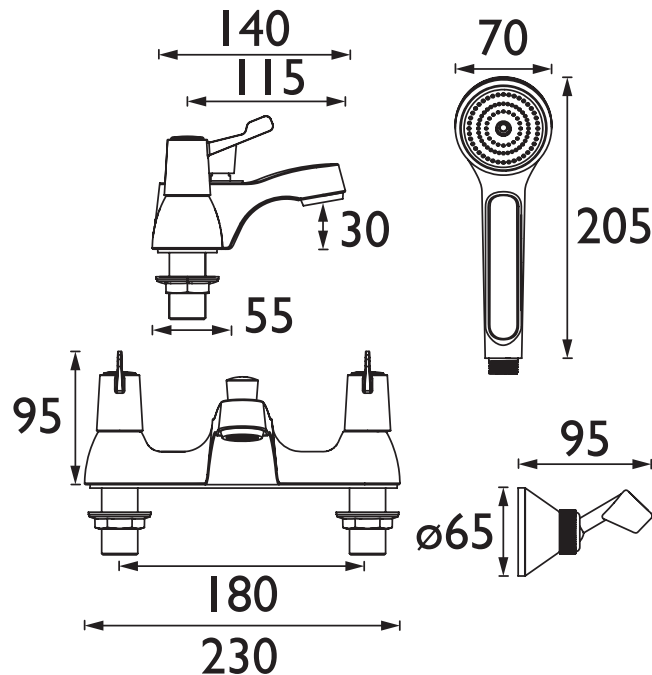

### Features:

- Long life and easy to use 1/4 turn ceramic disc valves
- Metal back nuts for added durability
- Supplied with 3" (76mm) metal lever handles
- Includes 1.5m hose, handset and wall bracket

### Specification

Product Type:	Bathroom Taps
Main Construction Material:	Brass
Mount Type:	Deck
Handle Type:	Lever
Connection Inlet:	3/4" BSP
Connection Outlet:	Flow Straightener
Number of Tap Holes:	2
Valve/Cartridge Type:	3/4" Ceramic Disc Valve - 1/4 Turn
Plumbing System Requirements:	Suitable for all plumbing systems
Minimum Dynamic Pressure:	0.2 bar
Maximum Dynamic Pressure:	5.0 bar
Maximum Hot Water Temperature: °C	65
Maximum Static Pressure: (bar)	10
Flow Type:	Single
Isolation Included:	No
Check Valve Supplied:	No

### Dimensions (measurements in mm)