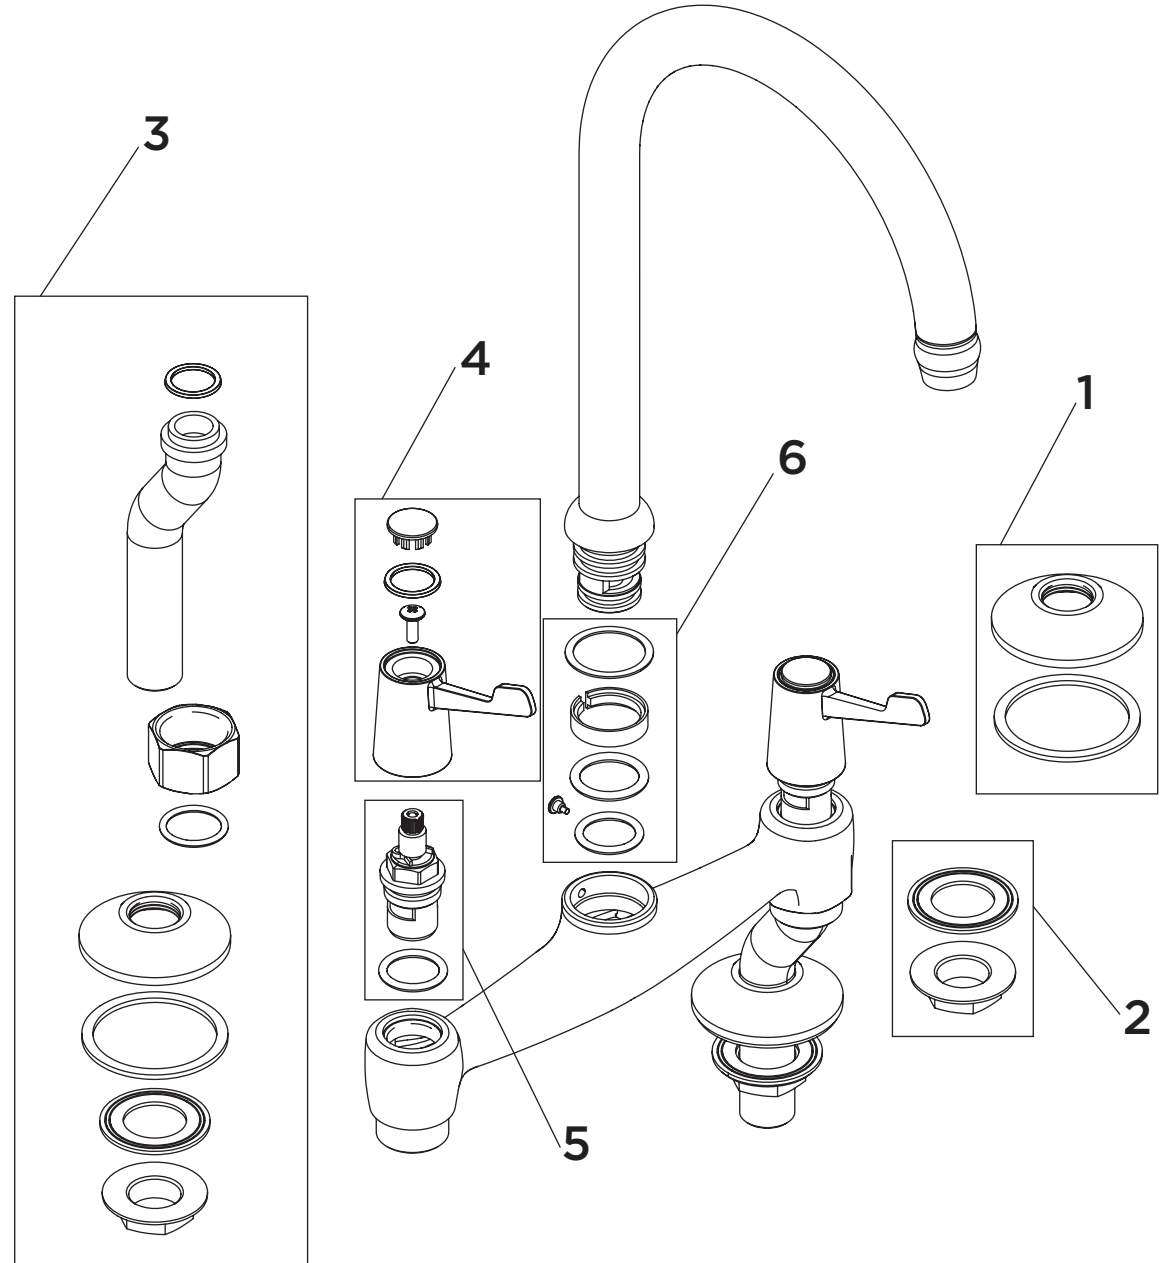

**Product Code:** VAL2 BRDSM C CD**Revision:** D2

1	Shroud
2	Backnut & Washers (Pair)
3	Leg Assembly (Pair)
4	Handle Assembly (Pair)
5	CD Valves (Pair)
6	Spout Fixing Kit