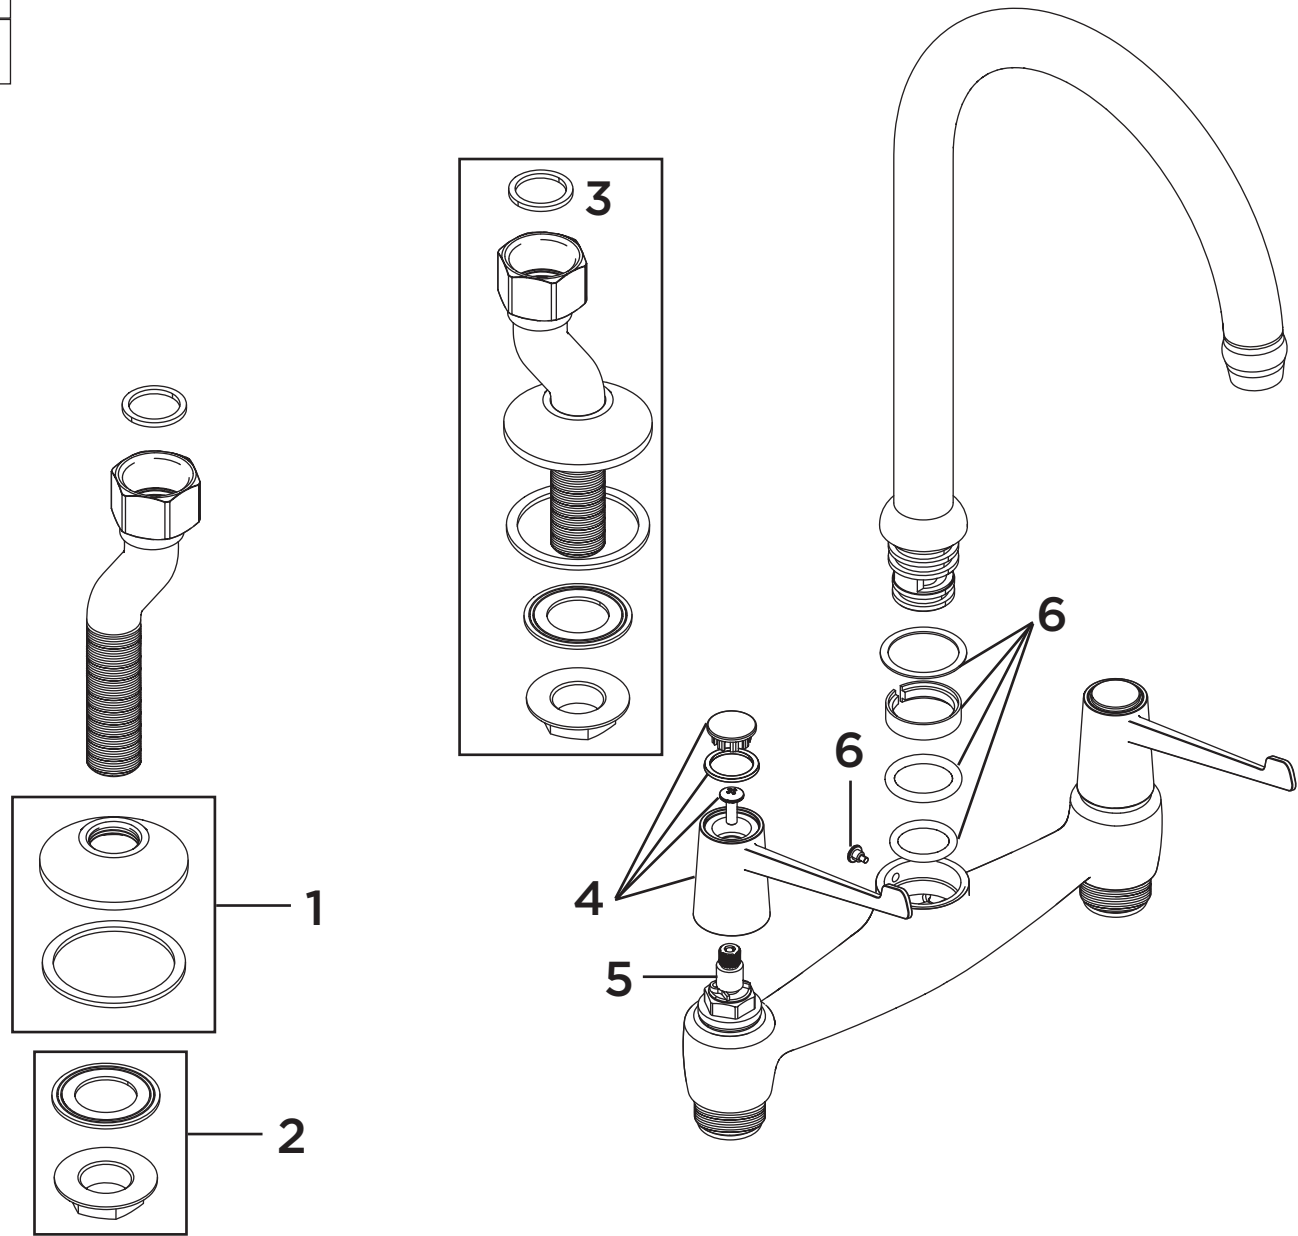

**Product Code:** VAL2 BRDSM C 6 CD  
**Revision:** D1

1	Shroud & Washer
2	1/2" Metal Backnut & Washer (Pair)
3	Leg Assembly (Pair)
4	Handle Assembly (Pair)
5	1/2" Ceramic Disc Valves (Pair)
6	Spout Seals Kit incl. Screw