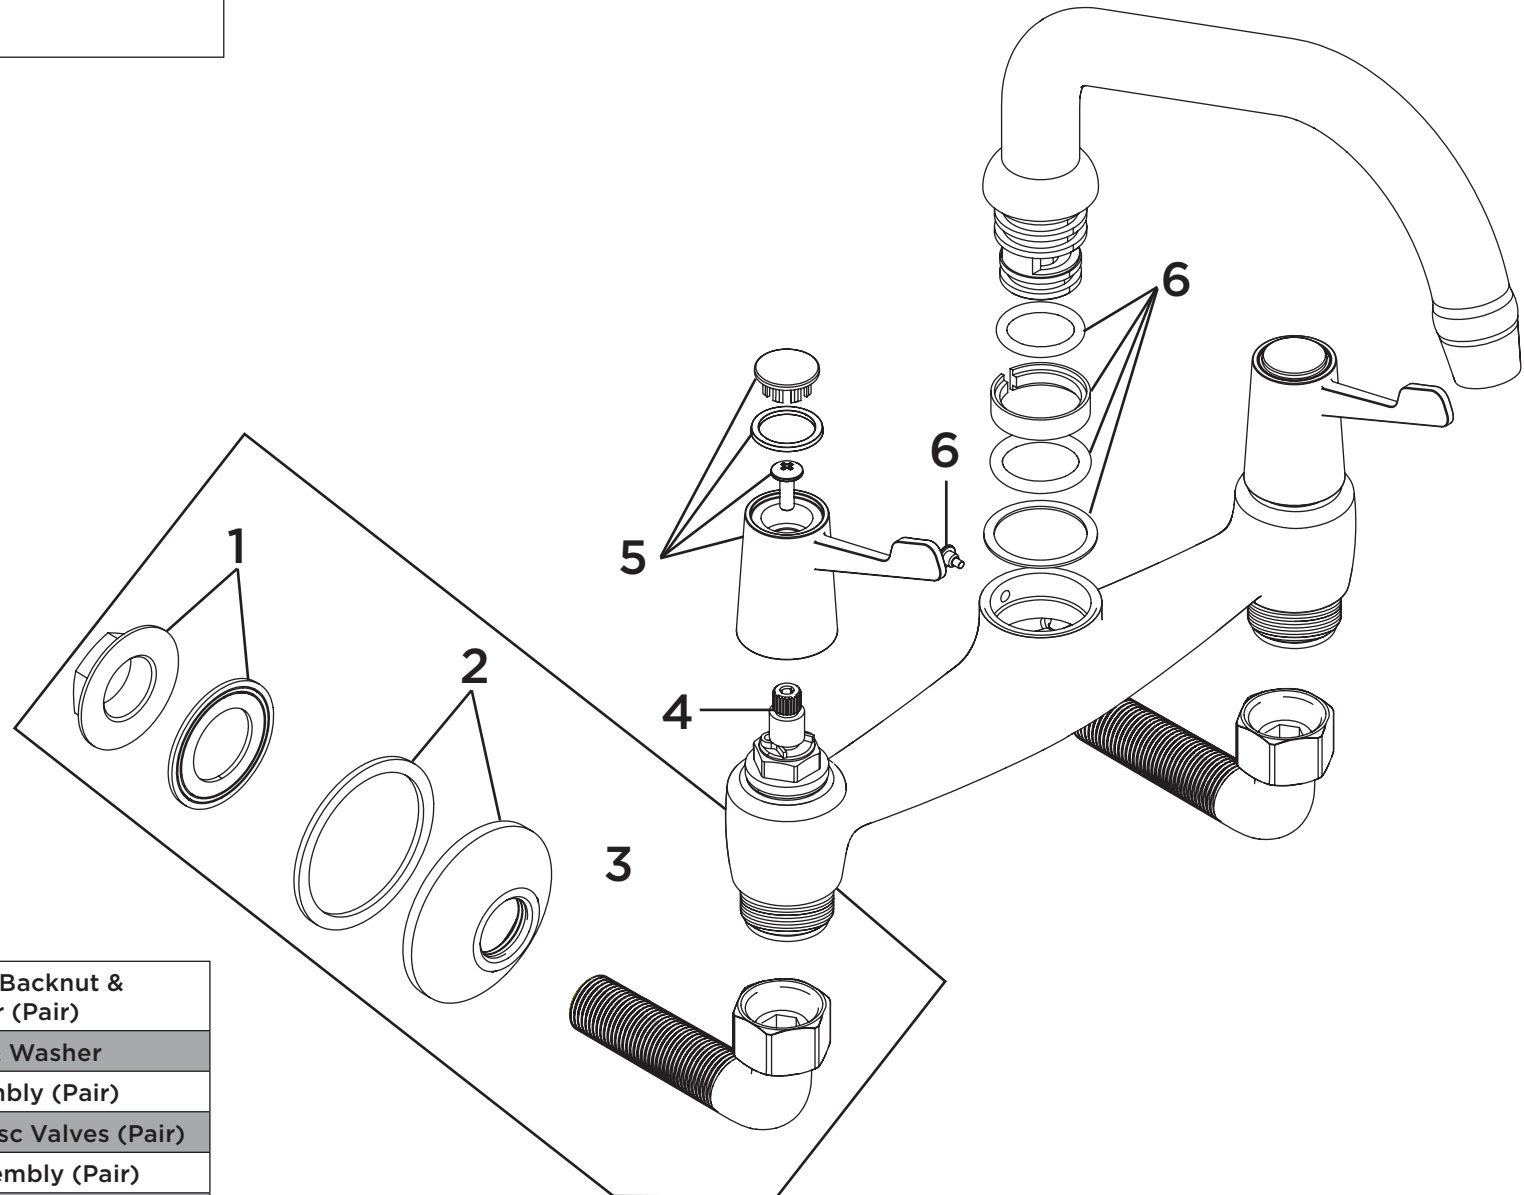

Product Code: VAL2 WMSNK C CD**Revision:** D1

1	1/2" Metal Backnut & Washer (Pair)
2	Shroud & Washer
3	Leg Assembly (Pair)
4	1/2" Ceramic Disc Valves (Pair)
5	Handle Assembly (Pair)
6	Spout Seals Kit incl. Screw