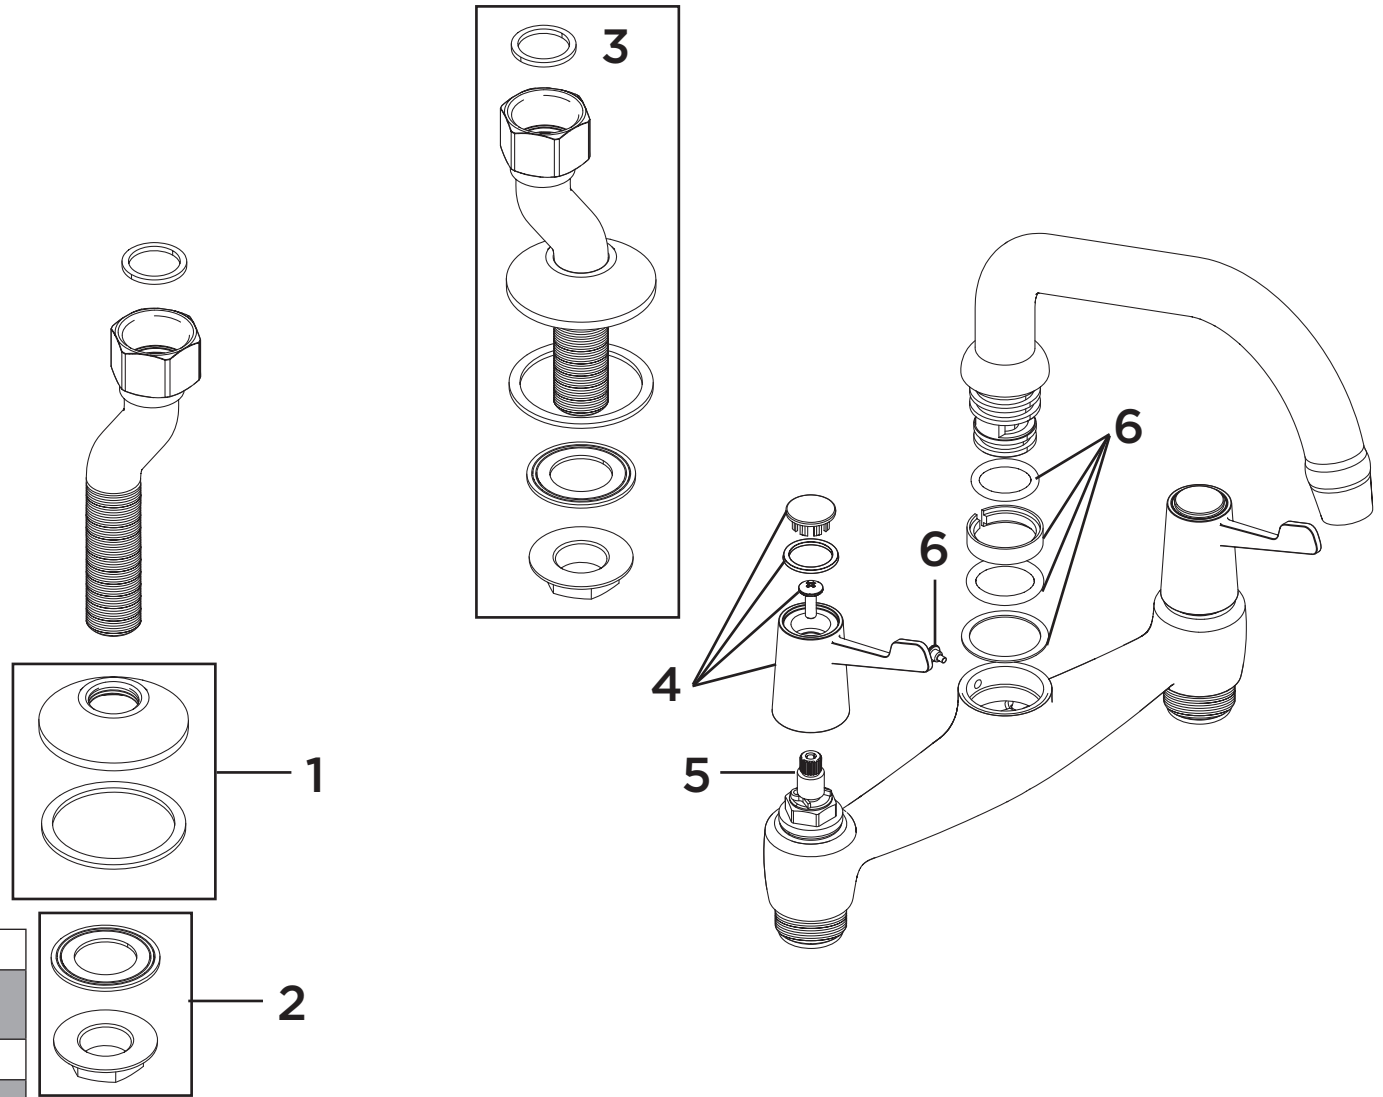

Product Code: VAL2 PSNK C CD
Revision: D1

1	Shroud & Washer
2	1/2" Metal Backnut & Washer (Pair)
3	Leg Assembly (Pair)
4	Handle Assembly (Pair)
5	1/2" Ceramic Disc Valves (Pair)
6	Spout Seals Kit incl. Screw