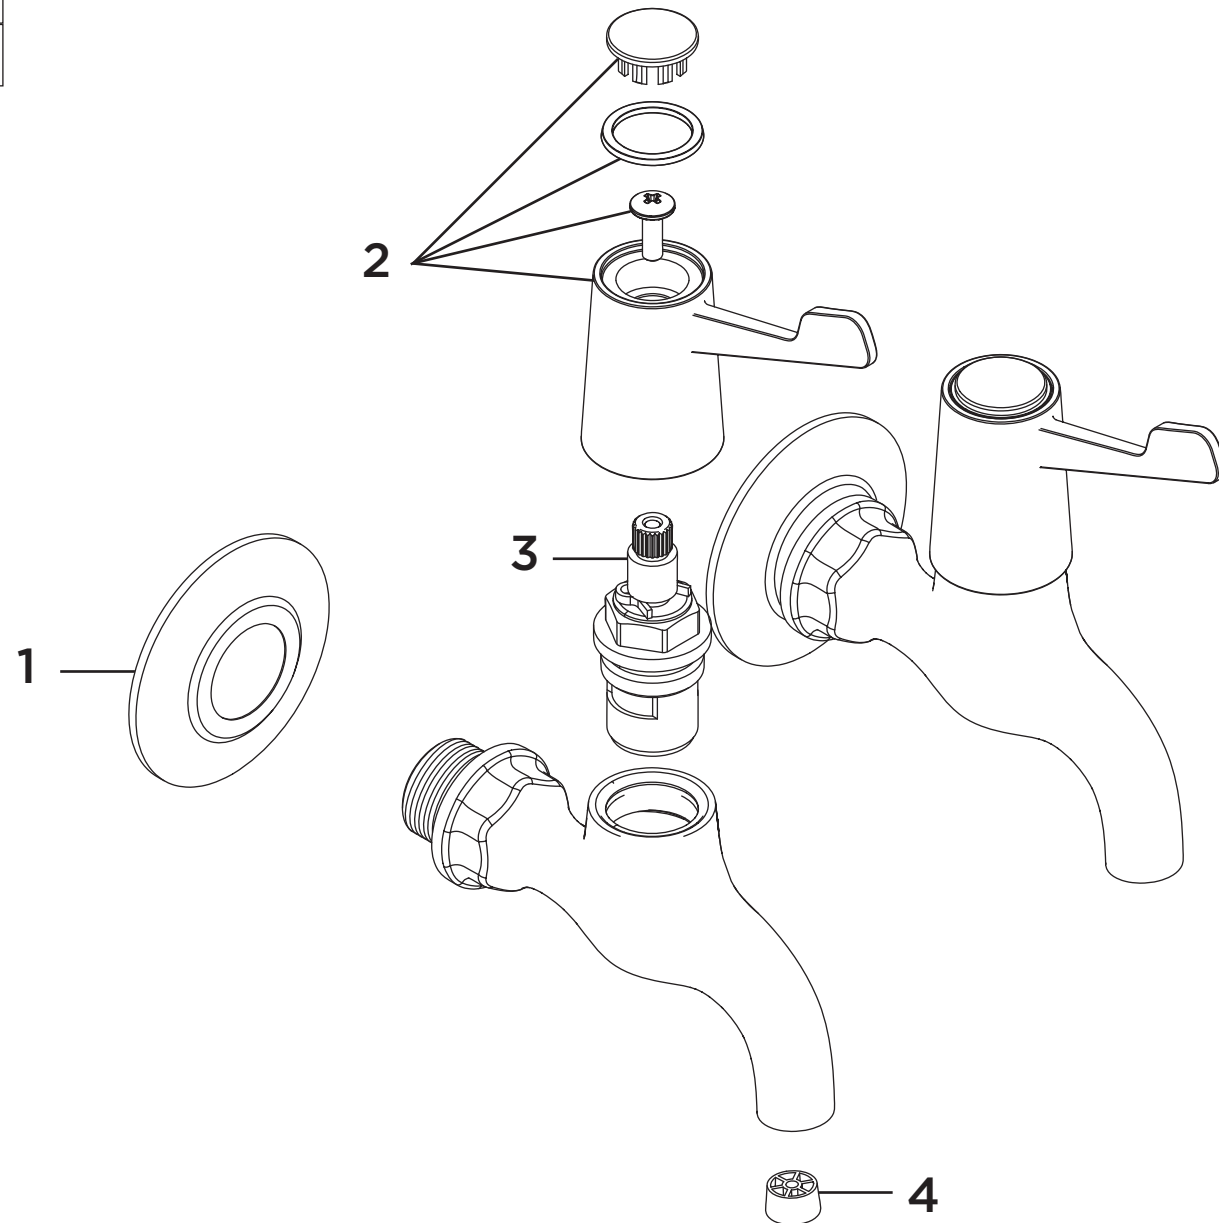

Product Code: VAL2 BIB C CD**Revision:** D1

1	Shroud
2	Handle Assembly (Pair)
3	1/2" Ceramic Disc Valves (Pair)
4	Flow Straightener