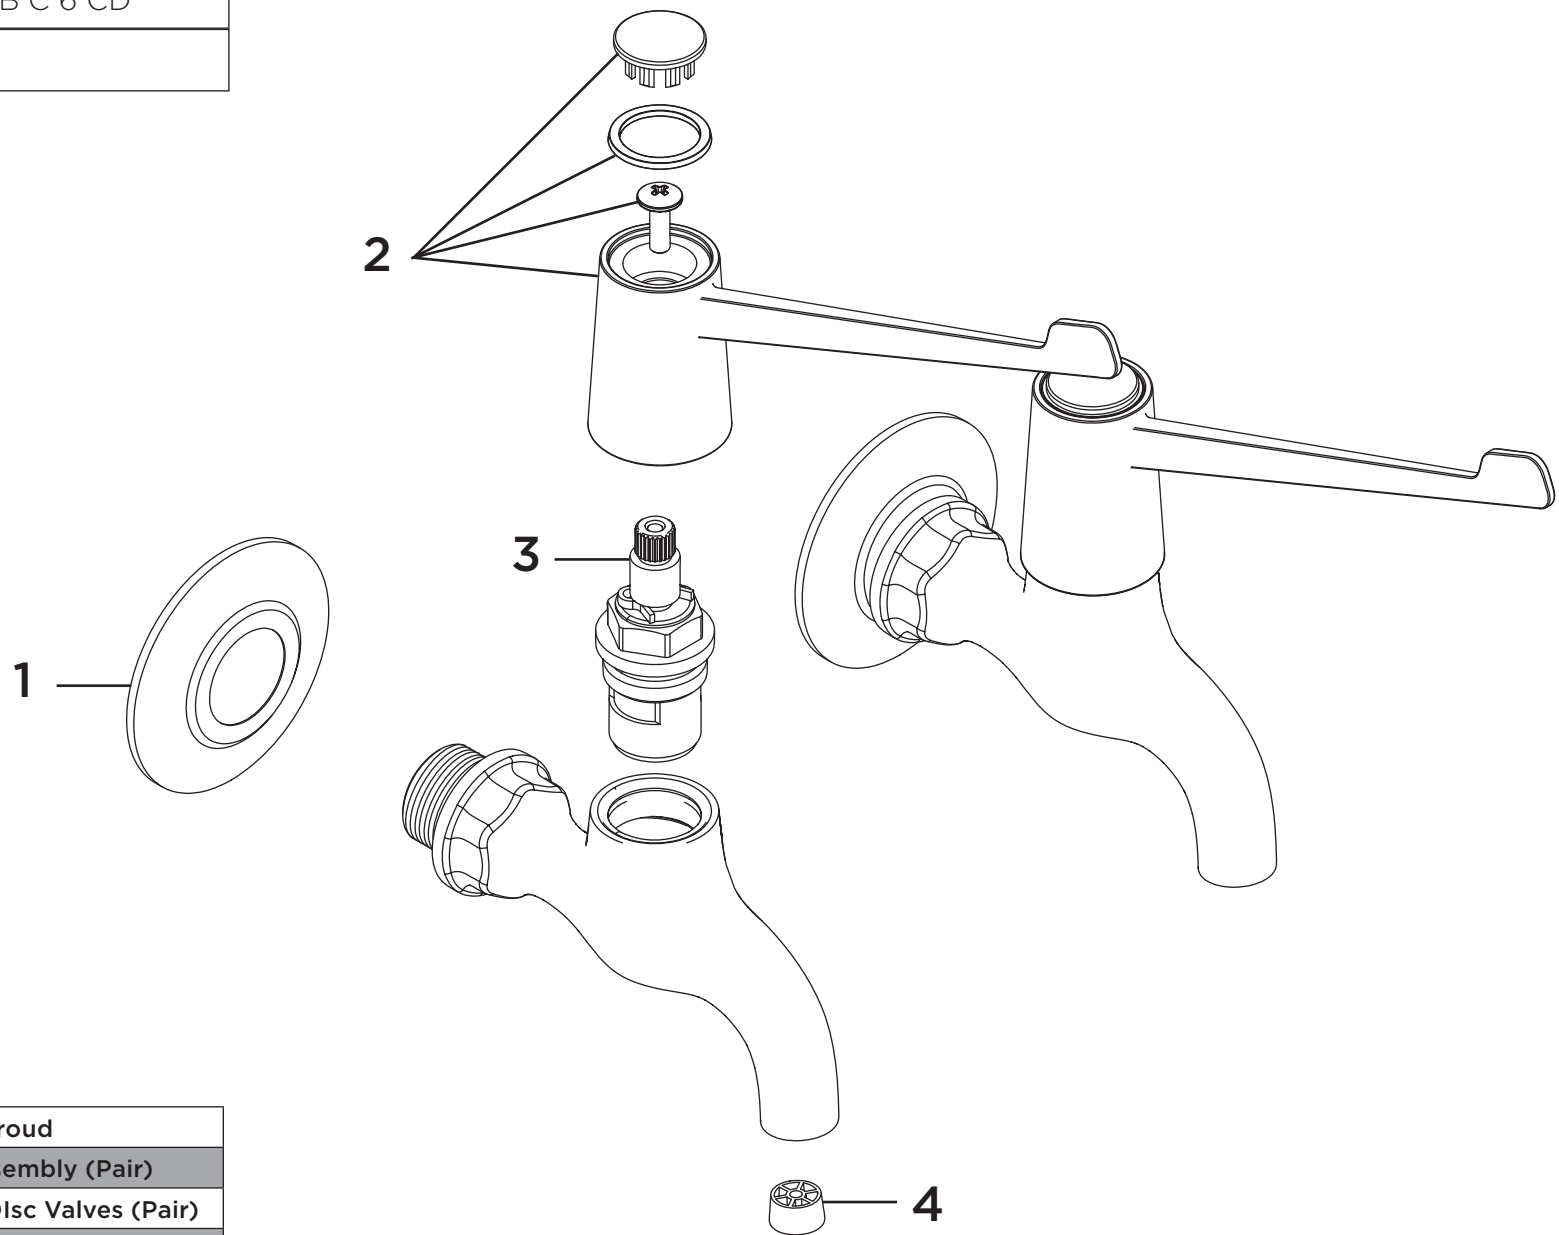

**Product Code:** VAL2 BIB C 6 CD  
**Revision:** D1

1	Shroud
2	Handle Assembly (Pair)
3	1/2" Ceramic Disc Valves (Pair)
4	Flow Straightener