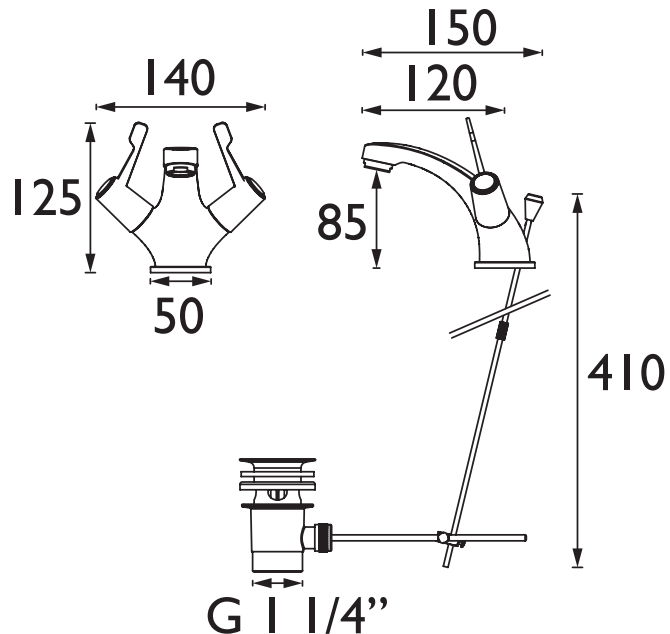

VAL2 BAS C CD

VALUE Tap Range Lever Mono Basin Mixer With Pop Up Waste with Ceramic Disc Valves Chrome

Features:

- Everything you need in the box including flexible tails and pop-up waste so nothing to buy separately.
- Long life 1/4 turn ceramic disc valves for added durability and smooth control.
- A hard-wearing, flawless, scratch resistant chrome finish that lasts for years. Salt spray tested to ensure added durability.
- 5 year parts and 1 year labour guarantee for peace of mind.
- Co-ordinating Bathroom taps and Accessories available

Product Certifications:

WRAS Certificate No: 250103008
WRAS Expiry Date: 31/01/2030

For more products, visit our website:
<http://www.bristan.com>

Specification

Product Type:	Bathroom Taps
Main Construction Material:	Brass
Mount Type:	Deck
Handle Type:	Lever
Connection Inlet:	1/2" BSP Flexible Tails
Connection Outlet:	Flow Straightener
Number of Tap Holes:	1
Valve/Cartridge Type:	1/2" Ceramic Disc Valve
Plumbing System Requirements:	Suitable for all plumbing systems
Minimum Dynamic Pressure:	0.2 bar
Maximum Dynamic Pressure:	5.0
Maximum Hot Water Temperature: °C	65
Maximum Static Pressure: (bar)	10
Flow Type:	Single
Isolation Included:	No
Check Valve Supplied:	No

Dimensions (measurements in mm)

Flow Rates (l/min)

System Pressure (bar)	0.2	0.5	1	2	3	5
Hot	5.8	9.8	14.1	20.2	34.9	32.3
Cold	5.5	9.5	13.9	20.1	24.8	32.1
Mixed	10.6	17.9	25.9	37.0	45.7	59.4

TECHNICAL DATA SHEET