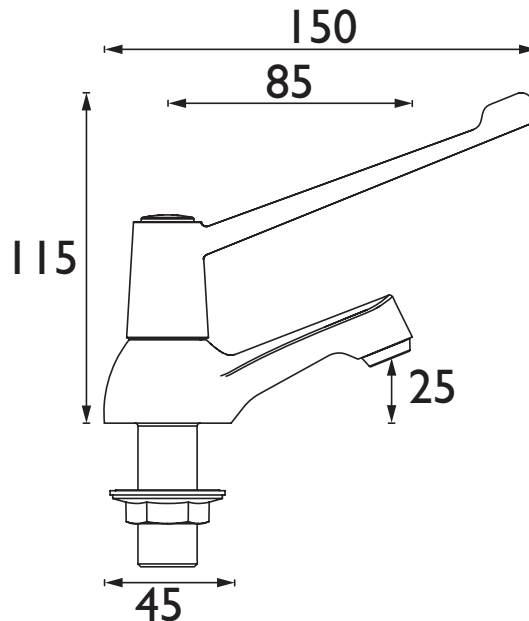

# VAL2 1/2 C 6 CD

**VALUE Tap Range**  
Lever Basin Taps with 6 Lever  
& Ceramic Disc Valves Chrome

## Specification

<b>Product Type:</b>	Bathroom taps
<b>Main Construction Material:</b>	Brass
<b>Mount Type:</b>	Deck
<b>Handle Type:</b>	Lever
<b>Connection Inlet:</b>	1/2" BSP
<b>Connection Outlet:</b>	Flow Straightener
<b>Number of Tap Holes:</b>	2
<b>Valve/Cartridge Type:</b>	1/2" Ceramic Disc Valve - 1/4 Turn
<b>Plumbing System Requirements:</b>	Suitable for all plumbing systems
<b>Minimum Dynamic Pressure:</b>	0.2 bar
<b>Maximum Dynamic Pressure:</b>	5.0 bar
<b>Maximum Hot Water Temperature: °C</b>	65
<b>Maximum Static Pressure: (bar)</b>	10
<b>Flow Type:</b>	Single
<b>Isolation Included:</b>	No
<b>Check Valve Supplied:</b>	No

## Dimensions (measurements in mm)