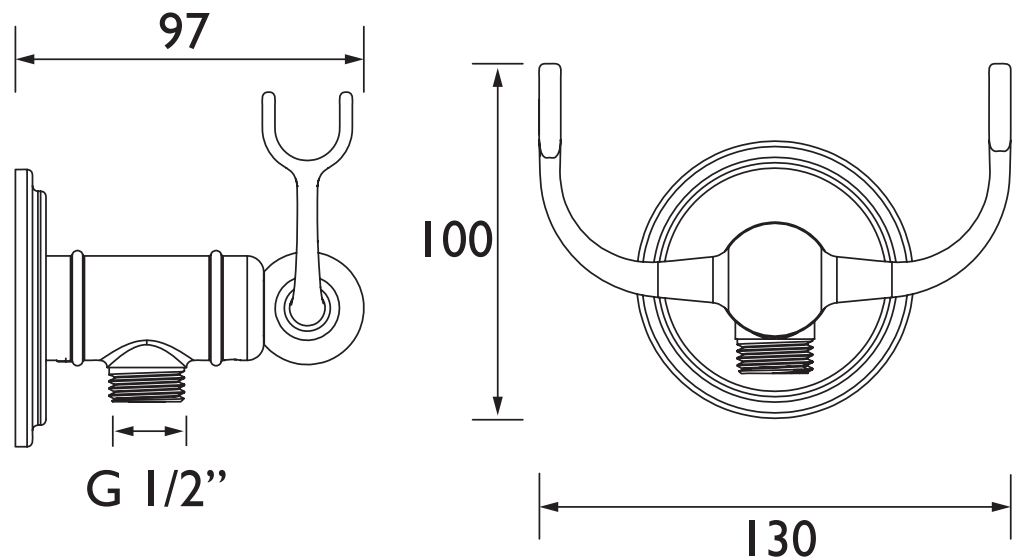

TD WORDCD05 C

Accessories Traditional Wall Outlet Handset Cradle with Round Bevelled Plate Chrome

Specification

Main Construction Material:	Brass, Zinc Alloy
Connection Inlet:	15mm Compression
Connection Outlet:	G 1/2"
Contemporary or Traditional:	Traditional
Finish Colour:	Chrome
Isolation Included:	No
Left or Right Handed:	Both

Features:

- Unique outlet designed with Bristan's Wall Mount technology
- Chrome plated to BS EN 248:2002
- Used to connect a hose to a concealed shower valve
- Adds a subtle classical touch to your traditional bathroom
- Shower wall outlet and handset cradle in one

Dimensions (measurements in mm)

For more products, visit our website:
<http://www.bristan.com>

**TECHNICAL
DATA
SHEET**

BRISTAN

D1