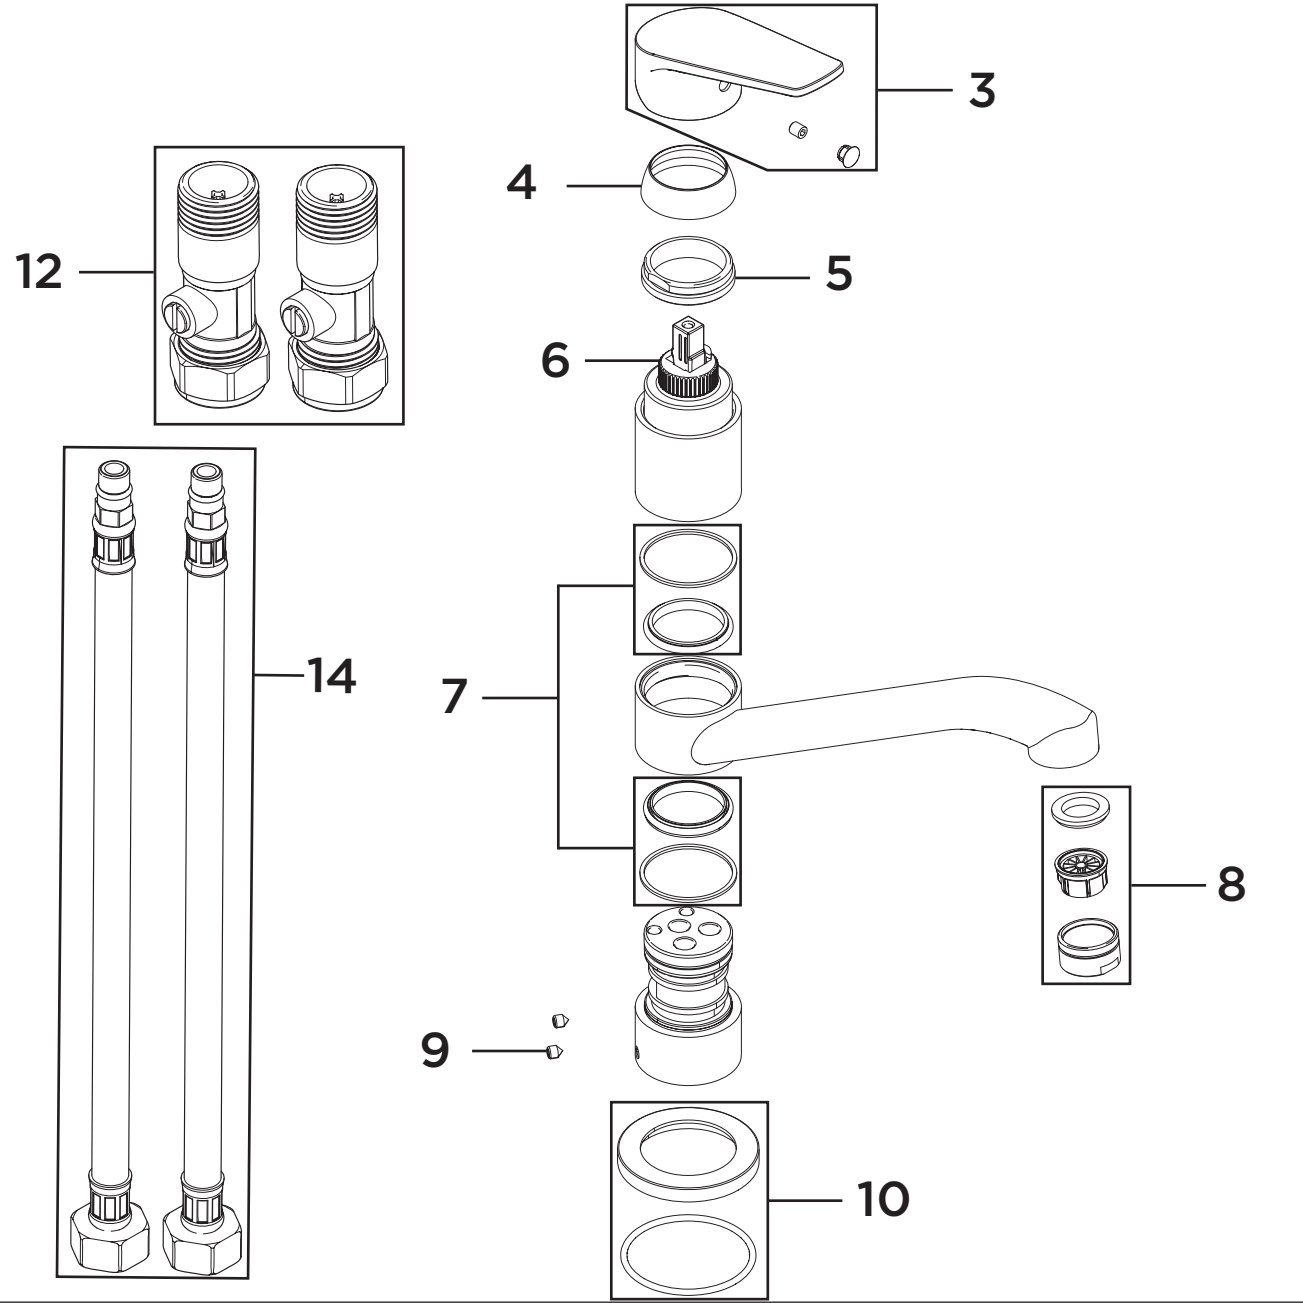

**Product Code:** CNN EFSNK C TO  
**Revision:** D1

3	Handle Assembly
4	Shroud
5	Cartridge Retaining Nut
6	35mm Cartridge
7	Spout Seals Kit
8	Anti-Splash Assembly
9	M5 x 6mm Grub Screw
10	Plinth & O-Ring
12	Isolation Valves (Pair)
14	1/2" BSP Flexible Tails (Pair)