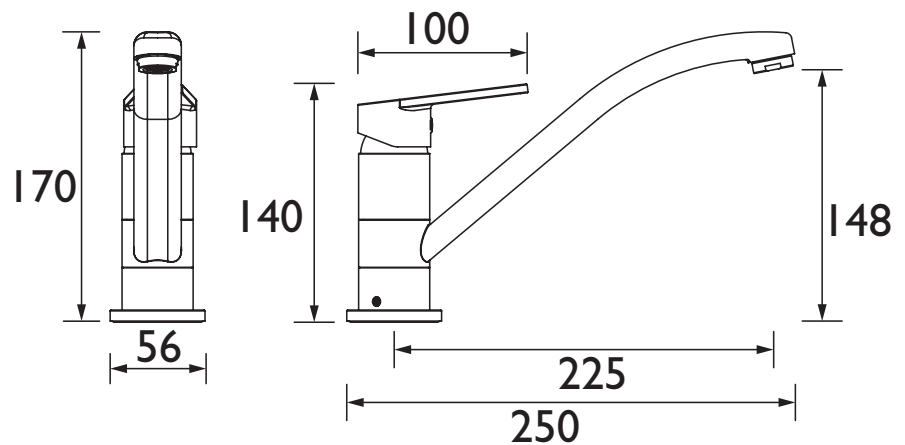

Product Certifications:

WRAS Certificate No: 910904
WRAS Expiry Date: 31/10/2024

For more products, visit our website:
<http://www.bristan.com>

Specification

Product Type:	Kitchen Taps
Main Construction Material:	Brass
Mount Type:	Deck
Handle Type:	Lever
Connection Inlet:	1/2" BSP Flexible Tails
Connection Outlet:	Anti-splash
Number of Tap Holes:	1
Valve/Cartridge Type:	35mm Cartridge
Plumbing System Requirements:	Suitable for all plumbing systems, ideally balanced
Minimum Dynamic Pressure (bar):	0.3 bar
Maximum Dynamic Pressure (bar):	5.0 bar
Maximum Hot Water Temperature °C:	60°C
Maximum Static Pressure (bar):	10 bar
Flow Type:	Single
Isolation Included:	Yes

Dimensions (measurements in mm)

Flow Rates (l/min)

System Pressure (bar)	0.3	0.5	1	2	3	5
CNN EFSNK BN (mixed)	6.1	7.2	10.8	15.5	19.2	25.1

TECHNICAL DATA SHEET

BRISTAN

D4