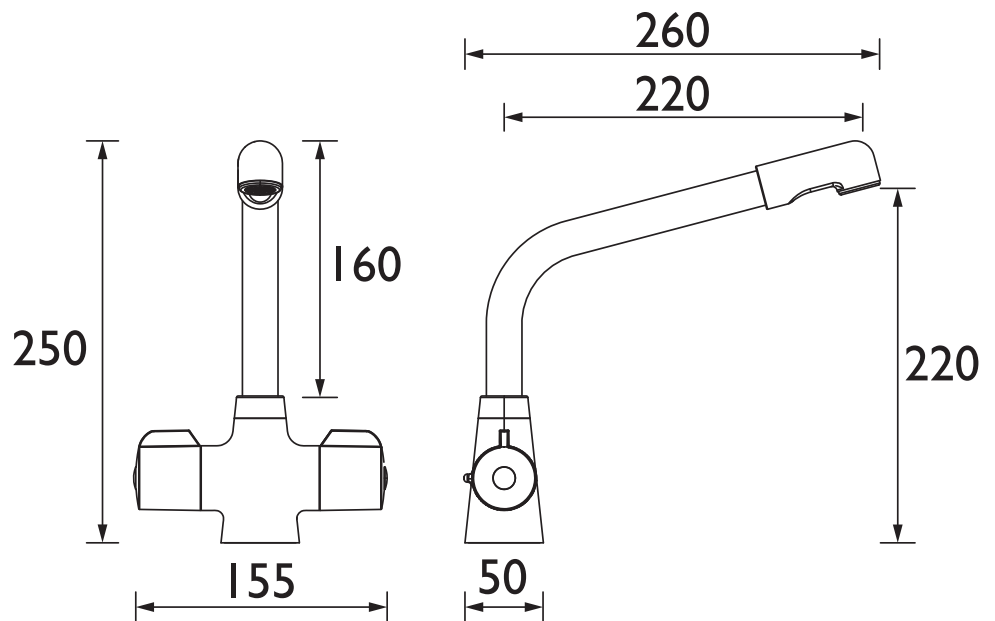

### Specification

Product Type:	Kitchen Taps
Main Construction Material:	Brass
Mount Type:	Deck
Handle Type:	Round
Connection Inlet:	1/2" BSP Flexible Tails
Connection Outlet:	M24 Flow Straightener
Number of Tap Holes:	1
Valve/Cartridge Type:	1/2" Ceramic Disc Valve
Plumbing System Requirements:	Suitable for all plumbing systems, ideally balanced
Minimum Dynamic Pressure (bar):	0.3 bar
Maximum Dynamic Pressure (bar):	5 bar
Maximum Hot Water Temperature °C:	60°C
Maximum Static Pressure (bar):	10 bar
Flow Type:	Single
Isolation Included:	Yes

### Dimensions (measurements in mm)