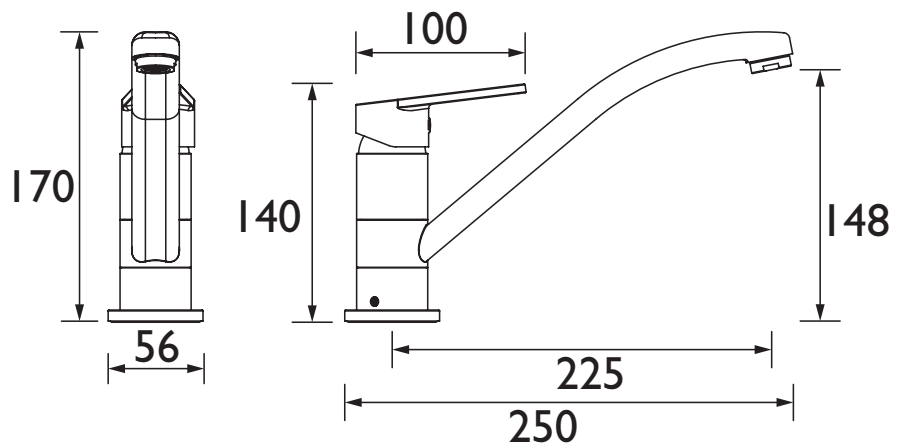

Product Certifications:

WRAS Certificate No: 910904
WRAS Expiry Date: 31/10/2024

For more products, visit our website:
<http://www.bristan.com>

Specification

| | |
|--|---|
| Product Type: | Kitchen Taps |
| Main Construction Material: | Brass |
| Mount Type: | Deck |
| Handle Type: | Lever |
| Connection Inlet: | 1/2" BSP Flexible Tails |
| Connection Outlet: | Anti-splash |
| Number of Tap Holes: | 1 |
| Valve/Cartridge Type: | 35mm Cartridge |
| Plumbing System Requirements: | Suitable for all plumbing systems, ideally balanced |
| Minimum Dynamic Pressure (bar): | 0.3 bar |
| Maximum Dynamic Pressure (bar): | 5.0 bar |
| Maximum Hot Water Temperature °C: | 60°C |
| Maximum Static Pressure (bar): | 10 bar |
| Flow Type: | Single |
| Isolation Included: | Yes |

Dimensions (measurements in mm)

Flow Rates (l/min)

| System Pressure (bar) | 0.3 | 0.5 | 1 | 2 | 3 | 5 |
|-----------------------|-----|-----|------|------|------|------|
| CNN EFSNK BN (mixed) | 6.1 | 7.2 | 10.8 | 15.5 | 19.2 | 25.1 |