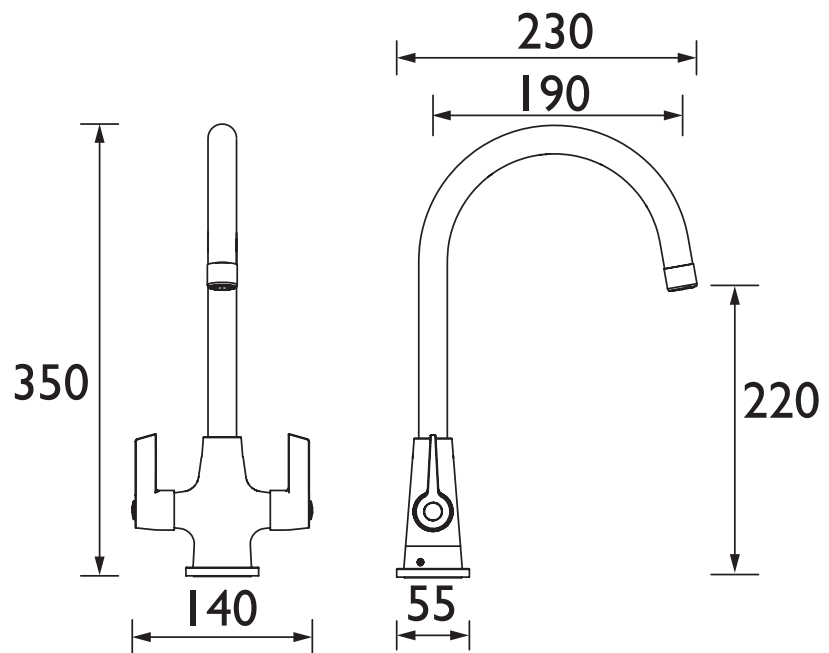

EC SNK EF BN TO

ECHO Tap Range Echo Easyfit Mono Sink Mixer Brushed Nickel Tap Only

Features:

- Long life and easy to use 1/4 turn ceramic disc valves
- Product supplied without Easyfit base
- Minimum working pressure of 0.4 bar

Product Certifications:

WRAS Cert. Number: 2012918
WRAS Expiry Date: 31/12/2025

For more products, visit our website:
<http://www.bristan.com>

Specification

Product Type:	Kitchen Taps
Main Construction Material:	Brass
Mount Type:	Deck Mounted
Handle Type:	Lever
Connection Inlet:	1/2" BSP Female Flexible Tails
Connection Outlet:	M24 Aerator Laminar Max. Flow
Number of Tap Holes:	1
Valve/Cartridge Type:	1/2" Ceramic Disc Valve
Plumbing System Requirements:	Suitable for all plumbing systems
Minimum Dynamic Pressure (bar):	0.4 bar
Maximum Dynamic Pressure (bar):	5.0 bar
Maximum Hot Water Temperature °C:	65°C
Maximum Static Pressure (bar):	10 bar
Flow Type:	Single
Isolation Included:	Yes

Dimensions (measurements in mm)

Flow Rates (l/min)

System Pressure (bar)	0.4	0.5	1	2	3	5
EC SNK EF BN TO (mixed)	10.8	12.0	17.0	24.1	29.5	38.1

TECHNICAL DATA SHEET

BRISTAN

D5