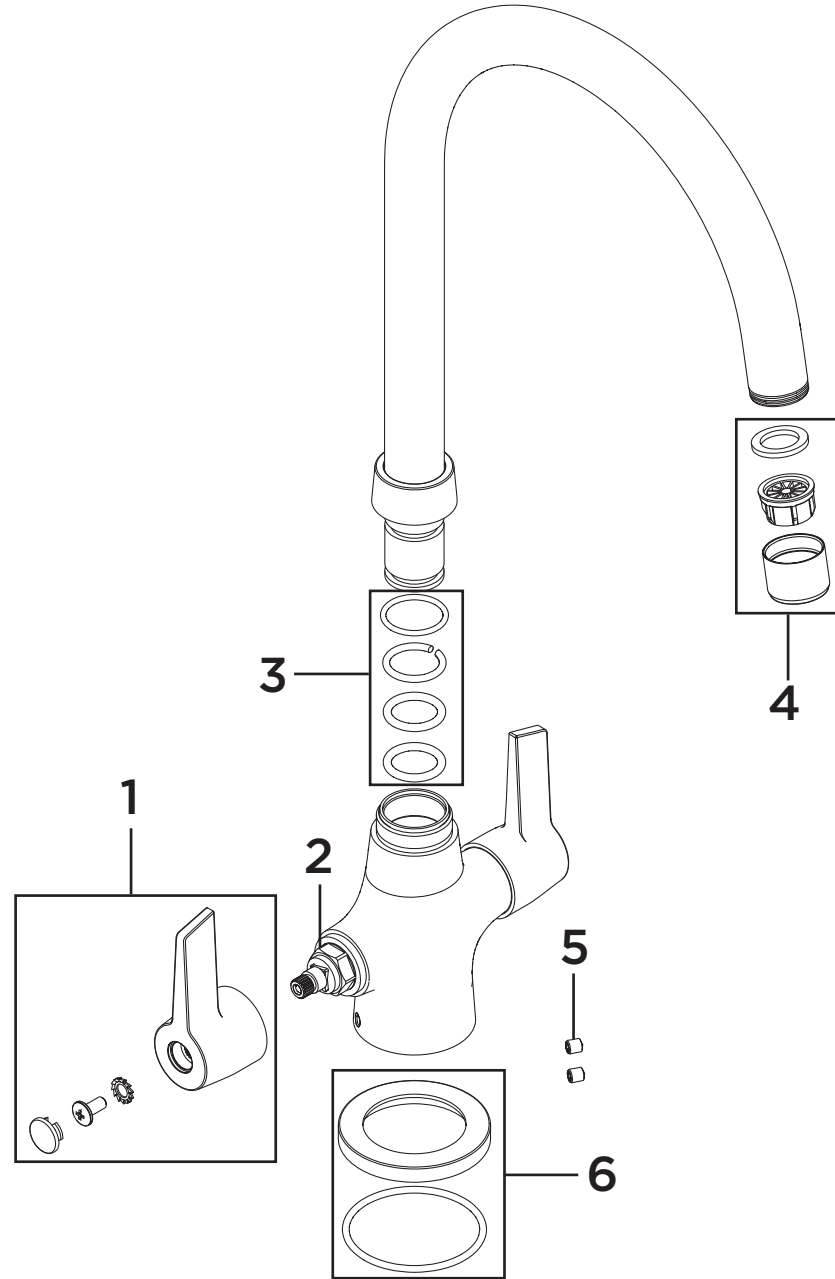

**Product Code:** EC SNK EF BN  
**Revision:** D1

1	Handle Assembly
2	1/2" Ceramic Disc Valves
3	Spout Seals Kit
4	Anti-Splash
5	M5x6 Screws (Pair)
6	Plinth
7	EasyFit Tool
8	Reinforcing Plate & Washer
9	EasyFit Pack
10	Isolation Valves (Pair)
11	Molykote Grease
12	1/2" BSP Flexible Tails (Pair)

**Product Code:** EC SNK EF C  
**Revision:** D3

1	Handle Assembly
2	1/2" Ceramic Disc Valves
3	Spout Seals Kit
4	Anti-Splash
5	M5x6 Screws (Pair)
6	Plinth
7	EasyFit Tool
8	Reinforcing Plate & Washer
9	EasyFit Pack
10	Isolation Valves (Pair)
11	Molykote Grease
12	1/2" BSP Flexible Tails (Pair)