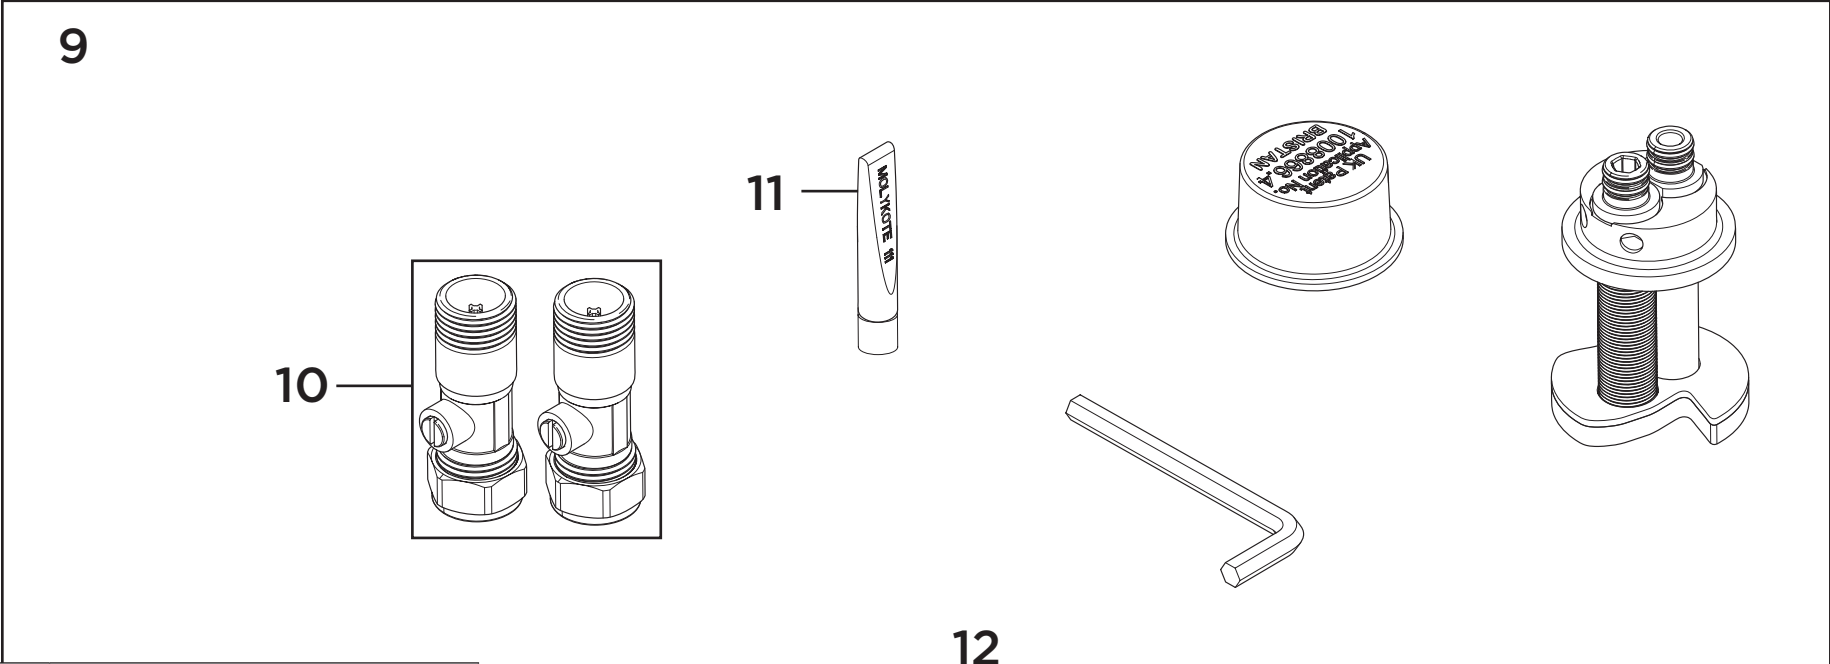

**Product Code:** EC SNK EF BN  
**Revision:** D1

1	Handle Assembly
2	1/2" Ceramic Disc Valves
3	Spout Seals Kit
4	Anti-Splash
5	M5x6 Screws (Pair)
6	Plinth
7	EasyFit Tool
8	Reinforcing Plate & Washer
9	EasyFit Pack
10	Isolation Valves (Pair)
11	Molykote Grease
12	1/2" BSP Flexible Tails (Pair)

**Product Code:** EC SNK EF C  
**Revision:** D3

1	Handle Assembly
2	1/2" Ceramic Disc Valves
3	Spout Seals Kit
4	Anti-Splash
5	M5x6 Screws (Pair)
6	Plinth
7	EasyFit Tool
8	Reinforcing Plate & Washer
9	EasyFit Pack
10	Isolation Valves (Pair)
11	Molykote Grease
12	1/2" BSP Flexible Tails (Pair)