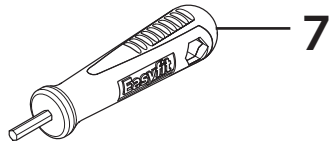

**Product Code:** EC SNK EF BN  
**Revision:** D1

1	Handle Assembly
2	1/2" Ceramic Disc Valves
3	Spout Seals Kit
4	Anti-Splash
5	M5x6 Screws (Pair)
6	Plinth
7	EasyFit Tool
8	Reinforcing Plate & Washer
9	EasyFit Pack
10	Isolation Valves (Pair)
11	Molykote Grease
12	1/2" BSP Flexible Tails (Pair)

**Product Code:** EC SNK EF C  
**Revision:** D3

1	Handle Assembly
2	1/2" Ceramic Disc Valves
3	Spout Seals Kit
4	Anti-Splash
5	M5x6 Screws (Pair)
6	Plinth
7	EasyFit Tool
8	Reinforcing Plate & Washer
9	EasyFit Pack
10	Isolation Valves (Pair)
11	Molykote Grease
12	1/2" BSP Flexible Tails (Pair)