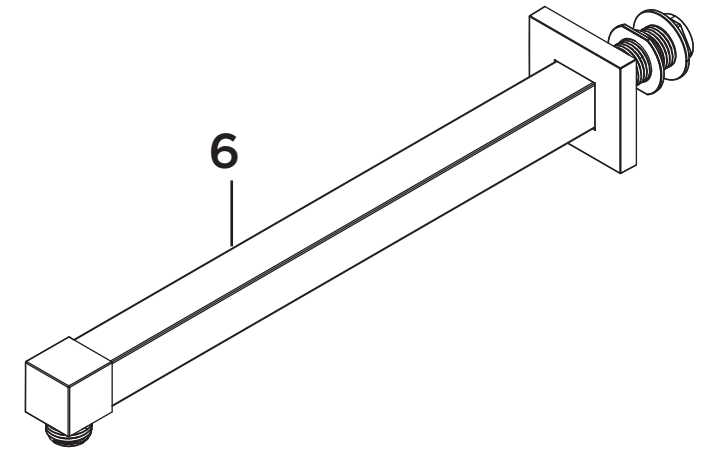

Product Code: WV FH BC

Revision: D1

1	Interface Unit
2	Mixer Unit
3	Plug
4	Connection Cable
5	Filters (Pair)
6	Wall Arm
7	Fixed Head