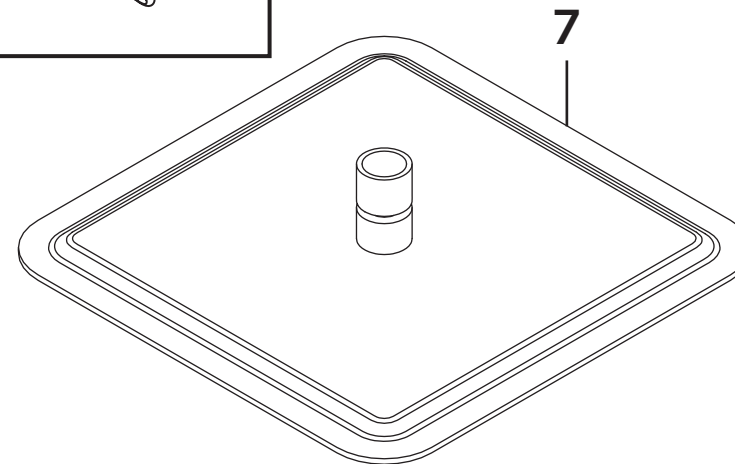

Product Code: WV FH BC

Revision: D1

1	Interface Unit
2	Mixer Unit
3	Plug
4	Connection Cable
5	Filters (Pair)
6	Wall Arm
7	Fixed Head