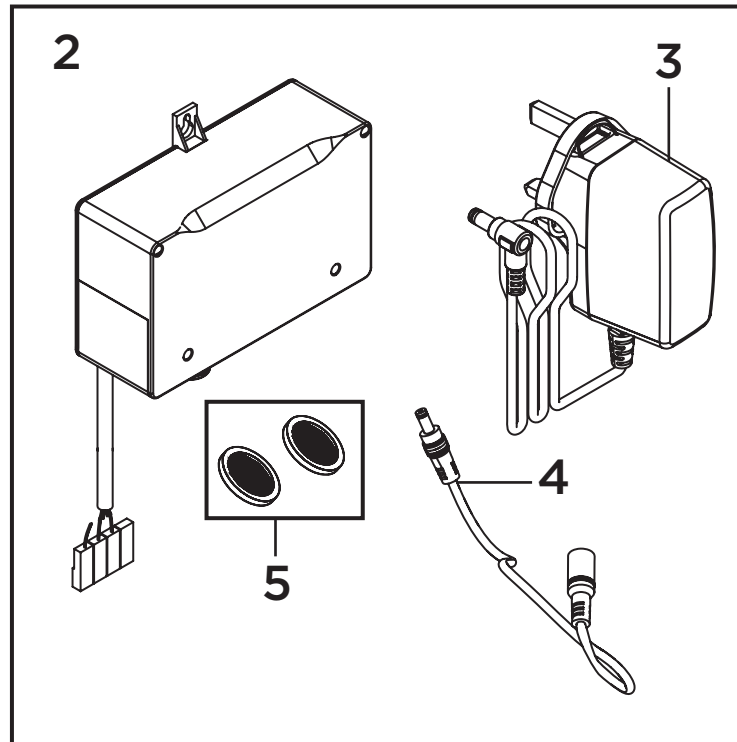

Product Code: WV FH BC

Revision: D1

1	Interface Unit
2	Mixer Unit
3	Plug
4	Connection Cable
5	Filters (Pair)
6	Wall Arm
7	Fixed Head