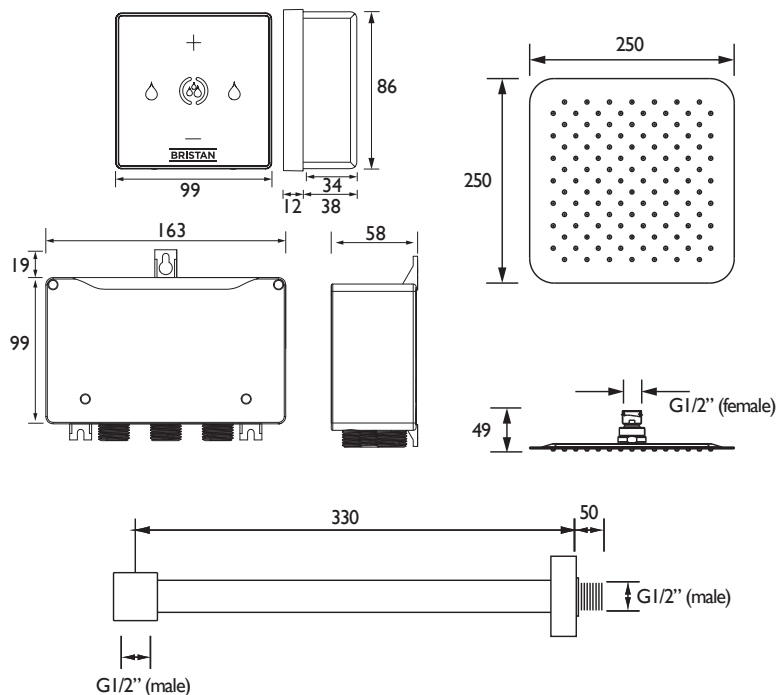

### Specification

Finish/Colour:	Black/Chrome
Main Construction Material:	Brass; ABS
No of Controls:	1
Shower Type:	Digital
Shower Kit Type:	Fixed Head
Power Rating:	240V AC / 12V DC
Maximum Hot Water Supply Temperature °C:	65
Maximum Static Pressure: (bar)	10
Plumbing System Suitability:	Suitable for high pressure systems
Working Pressure Range:	Min: 1 bar, Max: 6 bar
Connection Inlet:	1/2" BSP; Wired
Connection Outlet:	1/2" BSP
Isolation Valve Included:	No
Check Valve Included:	No

### Dimensions (measurements in mm)