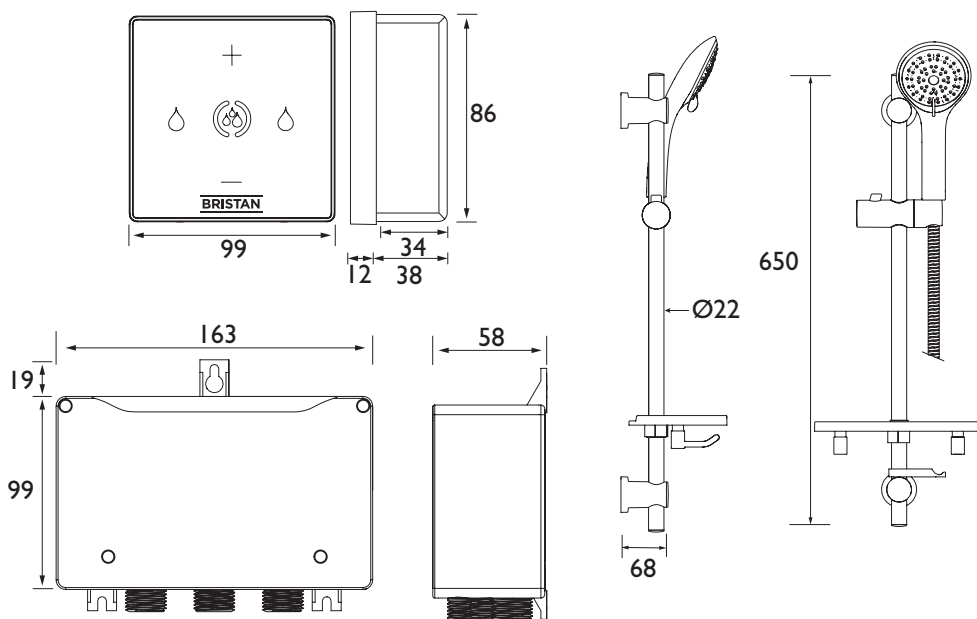

### Specification

Finish/Colour:	Black/Chrome
Main Construction Material:	Brass; ABS
No of Controls:	2
Shower Type:	Digital
Shower Kit Type:	Adjustable Riser
Power Rating:	240V AC / 12V DC
Maximum Hot Water Supply Temperature °C:	65
Maximum Static Pressure: (bar)	10
Plumbing System Suitability:	Suitable for high pressure systems
Working Pressure Range:	Min: 1 bar, Max: 6 bar
Connection Inlet:	1/2" BSP; Wired
Connection Outlet:	1/2" BSP
Isolation Valve Included:	No
Check Valve Included:	No

### Dimensions (measurements in mm)