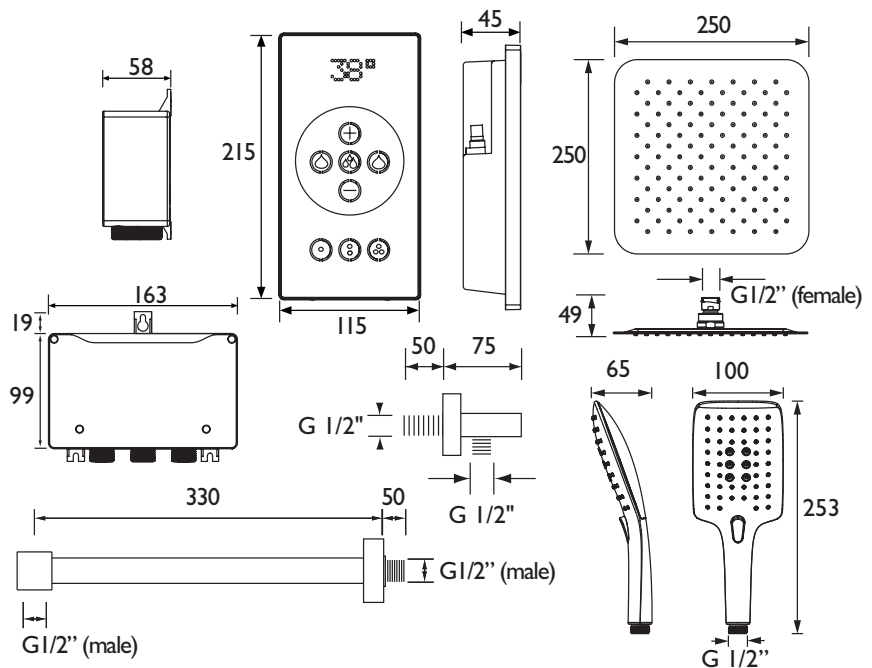

WVP FHHS BC

WAVE Shower Range WavePlus Dual Outlet Digital Mixer with Square Fixed Head and Handset

Features:

- Minimalist capacitive touchscreen controller with no buttons or moving parts
- Thermostatic technology accurately and precisely maintains the required outlet temperature
- Warm up mode preheats the shower by flushing out cold water until the desired temperature is reached
- Pause mode remembers the shower settings used before soaping or shampooing and seamlessly re-introduces them when required
- User memory settings allow multiple users to store their preferred showering options, including flow rate, temperature and outlet

Product Certifications:

For more products, visit our website:
<http://www.bristan.com>

Specification

Finish/Colour:	Black/Chrome
Main Construction Material:	Brass; ABS
No of Controls:	2
Shower Type:	Digital
Shower Kit Type:	Fixed Head with Handset
Power Rating:	240V AC / 12V DC
Maximum Hot Water Supply Temperature °C:	65
Maximum Static Pressure: (bar)	10
Plumbing System Suitability:	Suitable for high pressure systems
Working Pressure Range:	Min: 1 bar, Max: 6 bar
Connection Inlet:	1/2" BSP; Wired
Connection Outlet:	1/2" BSP
Isolation Valve Included:	No
Check Valve Included:	No

Dimensions (measurements in mm)

Flow Rates (l/min)

System Pressure (bar)	Min 1 bar		Max 6 bar	
	Min	Max	Min	Max
Through Fixed Head (Mixed)	4.1	8	10	19.6
Through Handset (Mixed)	3.9	4.7	9.5	11.4

TECHNICAL DATA SHEET