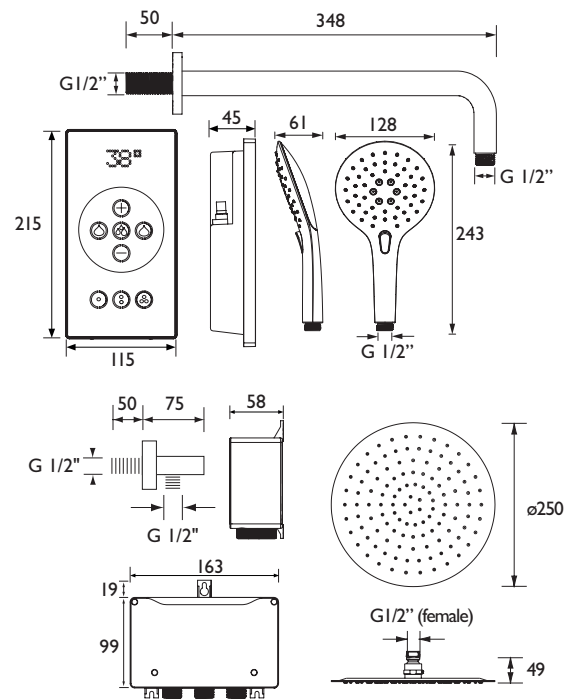

WVP FHHR BC

WAVE Shower Range WavePlus Dual Outlet Digital Mixer with Round Fixed Head and Handset

Features:

- Minimalist capacitive touchscreen controller with no buttons or moving parts
- Thermostatic technology accurately and precisely maintains the required outlet temperature
- Warm up mode preheats the shower by flushing out cold water until the desired temperature is reached
- Pause mode remembers the shower settings used before soaping or shampooing and seamlessly re-introduces them when required
- Intelligent auto-calibration mode stabilizes flow rate and temperature in response to unexpected changes in water supply pressure

Product Certifications:

For more products, visit our website:
<http://www.bristan.com>

Specification

Finish/Colour:	Black/Chrome
Main Construction Material:	Brass; ABS
No of Controls:	2
Shower Type:	Digital
Shower Kit Type:	Fixed Head with Handset
Power Rating:	240V AC / 12V DC
Maximum Hot Water Supply Temperature °C:	65
Maximum Static Pressure: (bar)	10
Plumbing System Suitability:	Suitable for high pressure systems
Working Pressure Range:	Min: 1 bar, Max: 6 bar
Connection Inlet:	1/2" BSP; Wired
Connection Outlet:	1/2" BSP
Isolation Valve Included:	No
Check Valve Included:	No

Dimensions (measurements in mm)

Flow Rates (l/min)

System Pressure (bar)	Min 1 bar		Max 6 bar	
	Min	Max	Min	Max
Through Fixed Head (Mixed)	3.2	8.4	7.8	20.6
Through Handset (Mixed)	3.7	4.8	9	11.8

TECHNICAL DATA SHEET