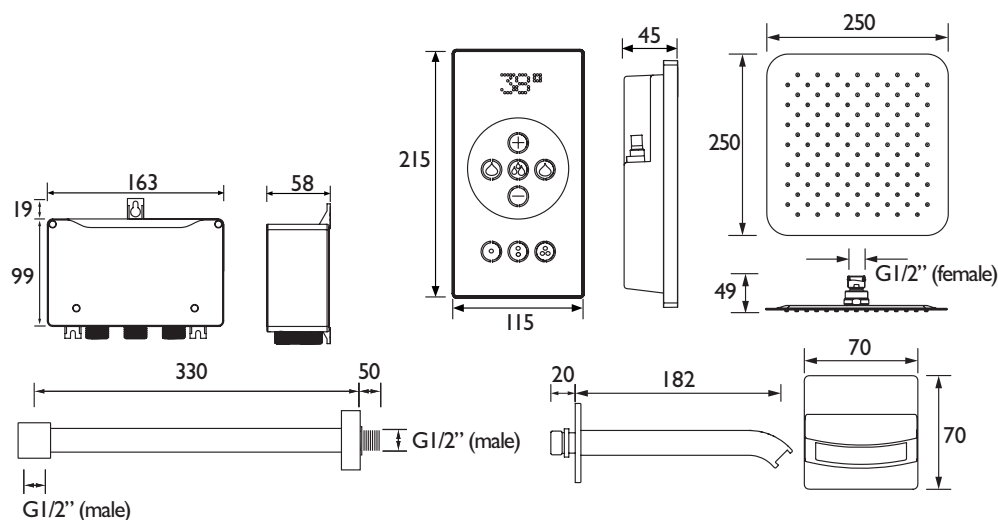

Product Certifications:

For more products, visit our website:
<http://www.bristan.com>

Specification

Finish/Colour:	Black/Chrome
Main Construction Material:	Brass; ABS
No of Controls:	1
Shower Type:	Digital
Shower Kit Type:	Fixed Head
Power Rating:	240V AC / 12V DC
Maximum Hot Water Supply Temperature °C:	65
Maximum Static Pressure: (bar)	10
Plumbing System Suitability:	Suitable for high pressure systems
Working Pressure Range:	Min: 1 bar, Max: 6 bar
Connection Inlet:	1/2" BSP; Wired
Connection Outlet:	1/2" BSP
Isolation Valve Included:	No
Check Valve Included:	No

Dimensions (measurements in mm)

Flow Rates (l/min)

System Pressure (bar)	Min 1 bar		Max 6 bar	
	Min	Max	Min	Max
Through Bath Filler (Mixed)	4.1	8.5	10	20.8
Through Fixed Head (Mixed)	4.1	8	10	19.6

TECHNICAL DATA SHEET