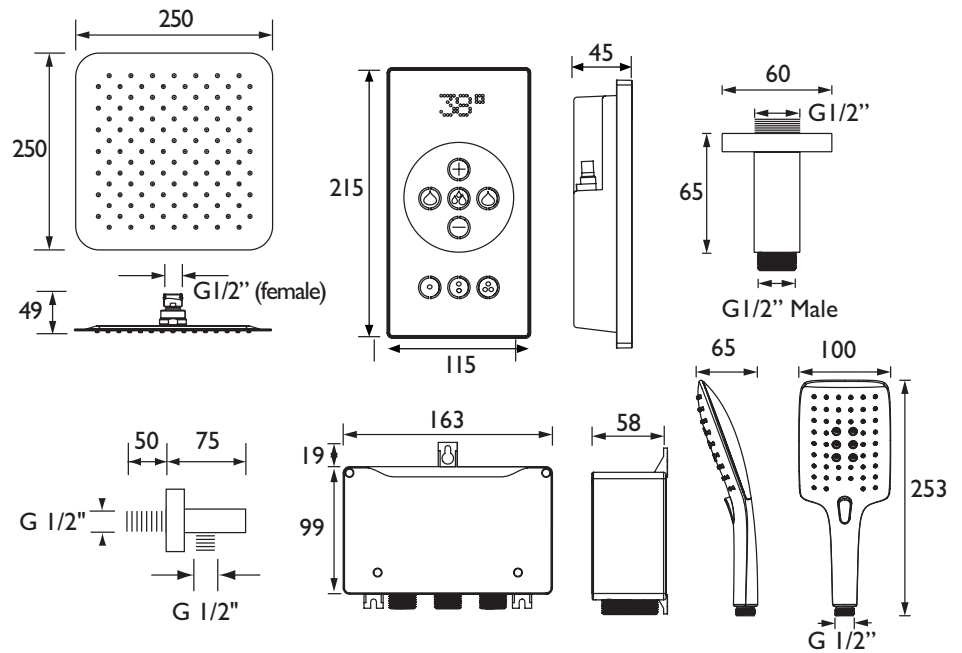

WVP CFHH BC

WAVE Shower Range WavePlus Dual Outlet Digital Mixer with Ceiling Fed Fixed Head and Handset

Features:

- Minimalist capacitive touchscreen controller with no buttons or moving parts
- Thermostatic technology accurately and precisely maintains the required outlet temperature
- Warm up mode preheats the shower by flushing out cold water until the desired temperature is reached
- Pause mode remembers the shower settings used before soaping or shampooing and seamlessly re-introduces them when required
- Intelligent auto-calibration mode stabilizes flow rate and temperature in response to unexpected changes in water supply pressure

Product Certifications:

For more products, visit our website:
<http://www.bristan.com>

Specification

Finish/Colour:	Black/Chrome
Main Construction Material:	Brass; ABS
No of Controls:	2
Shower Type:	Digital
Shower Kit Type:	Fixed Head with Handset
Power Rating:	240V AC / 12V DC
Maximum Hot Water Supply Temperature °C:	65
Maximum Static Pressure: (bar)	10
Plumbing System Suitability:	Suitable for high pressure systems
Working Pressure Range:	Min: 1 bar, Max: 6 bar
Connection Inlet:	1/2" BSP; Wired
Connection Outlet:	1/2" BSP
Isolation Valve Included:	No
Check Valve Included:	No

Dimensions (measurements in mm)

Flow Rates (l/min)

System Pressure (bar)	Min 1 bar		Max 6 bar	
	Min	Max	Min	Max
Through Fixed Head (Mixed)	4.1	8	10	19.6
Through Handset (Mixed)	3.9	4.7	9.5	11.4

TECHNICAL DATA SHEET