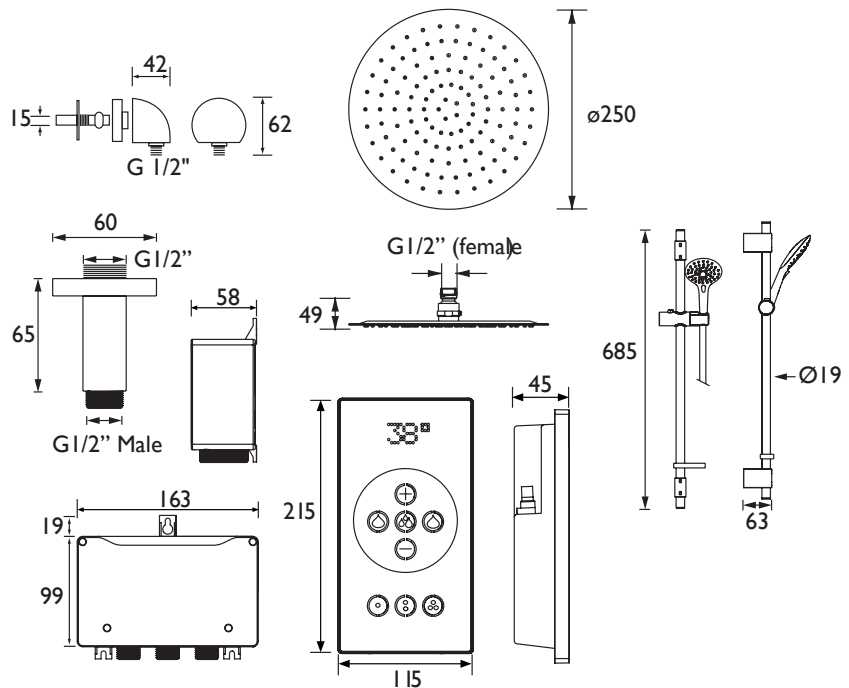

### Specification

Finish/Colour:	Black/Chrome
Main Construction Material:	Brass; ABS
No of Controls:	2
Shower Type:	Digital
Shower Kit Type:	Adjustable riser with Fixed Head
Power Rating:	240V AC / 12V DC
Maximum Hot Water Supply Temperature °C:	65
Maximum Static Pressure: (bar)	10
Plumbing System Suitability:	Suitable for high pressure systems
Working Pressure Range:	Min: 1 bar, Max: 6 bar
Connection Inlet:	1/2" BSP; Wired
Connection Outlet:	1/2" BSP
Isolation Valve Included:	No
Check Valve Included:	No

### Dimensions (measurements in mm)