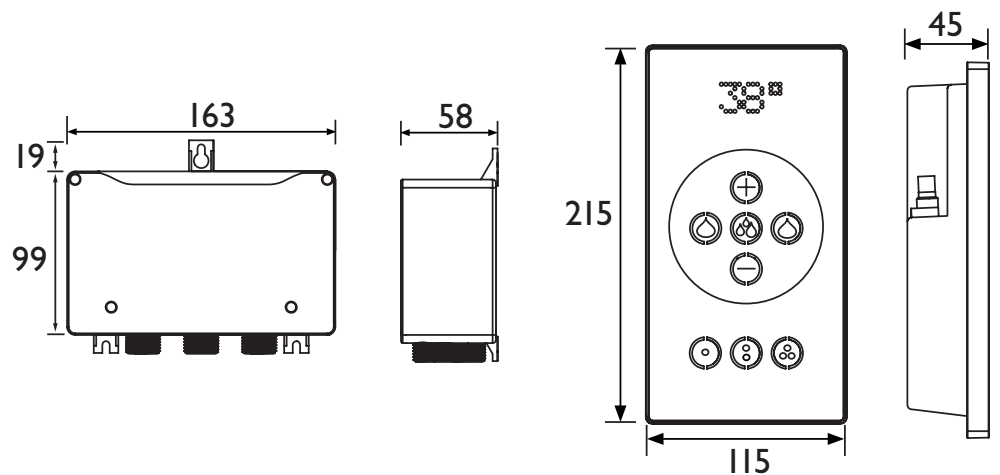

WVP DVO BC

WAVE Shower Range

WavePlus Dual Outlet Digital Mixer Valve Only

Specification

Finish/Colour:	Black/Chrome
Main Construction Material:	Brass; ABS
No of Controls:	1
Shower Type:	Digital
Shower Kit Type:	Valve Only
Power Rating:	240V AC / 12V DC
Maximum Hot Water Supply Temperature °C:	65
Maximum Static Pressure: (bar)	10
Plumbing System Suitability:	Suitable for high pressure systems
Working Pressure Range:	Min: 1 bar, Max: 6 bar
Connection Inlet:	1/2" BSP; Wired
Connection Outlet:	1/2" BSP
Isolation Valve Included:	No
Check Valve Included:	No

Dimensions (measurements in mm)

Product Certifications:

For more products, visit our website:
<http://www.bristan.com>

Flow Rates (l/min)

System Pressure (bar)	Min 1 bar		Max 6 bar	
	Min	Max	Min	Max
Through Outlet (Mixed)	4.1	8.3	10	20.4