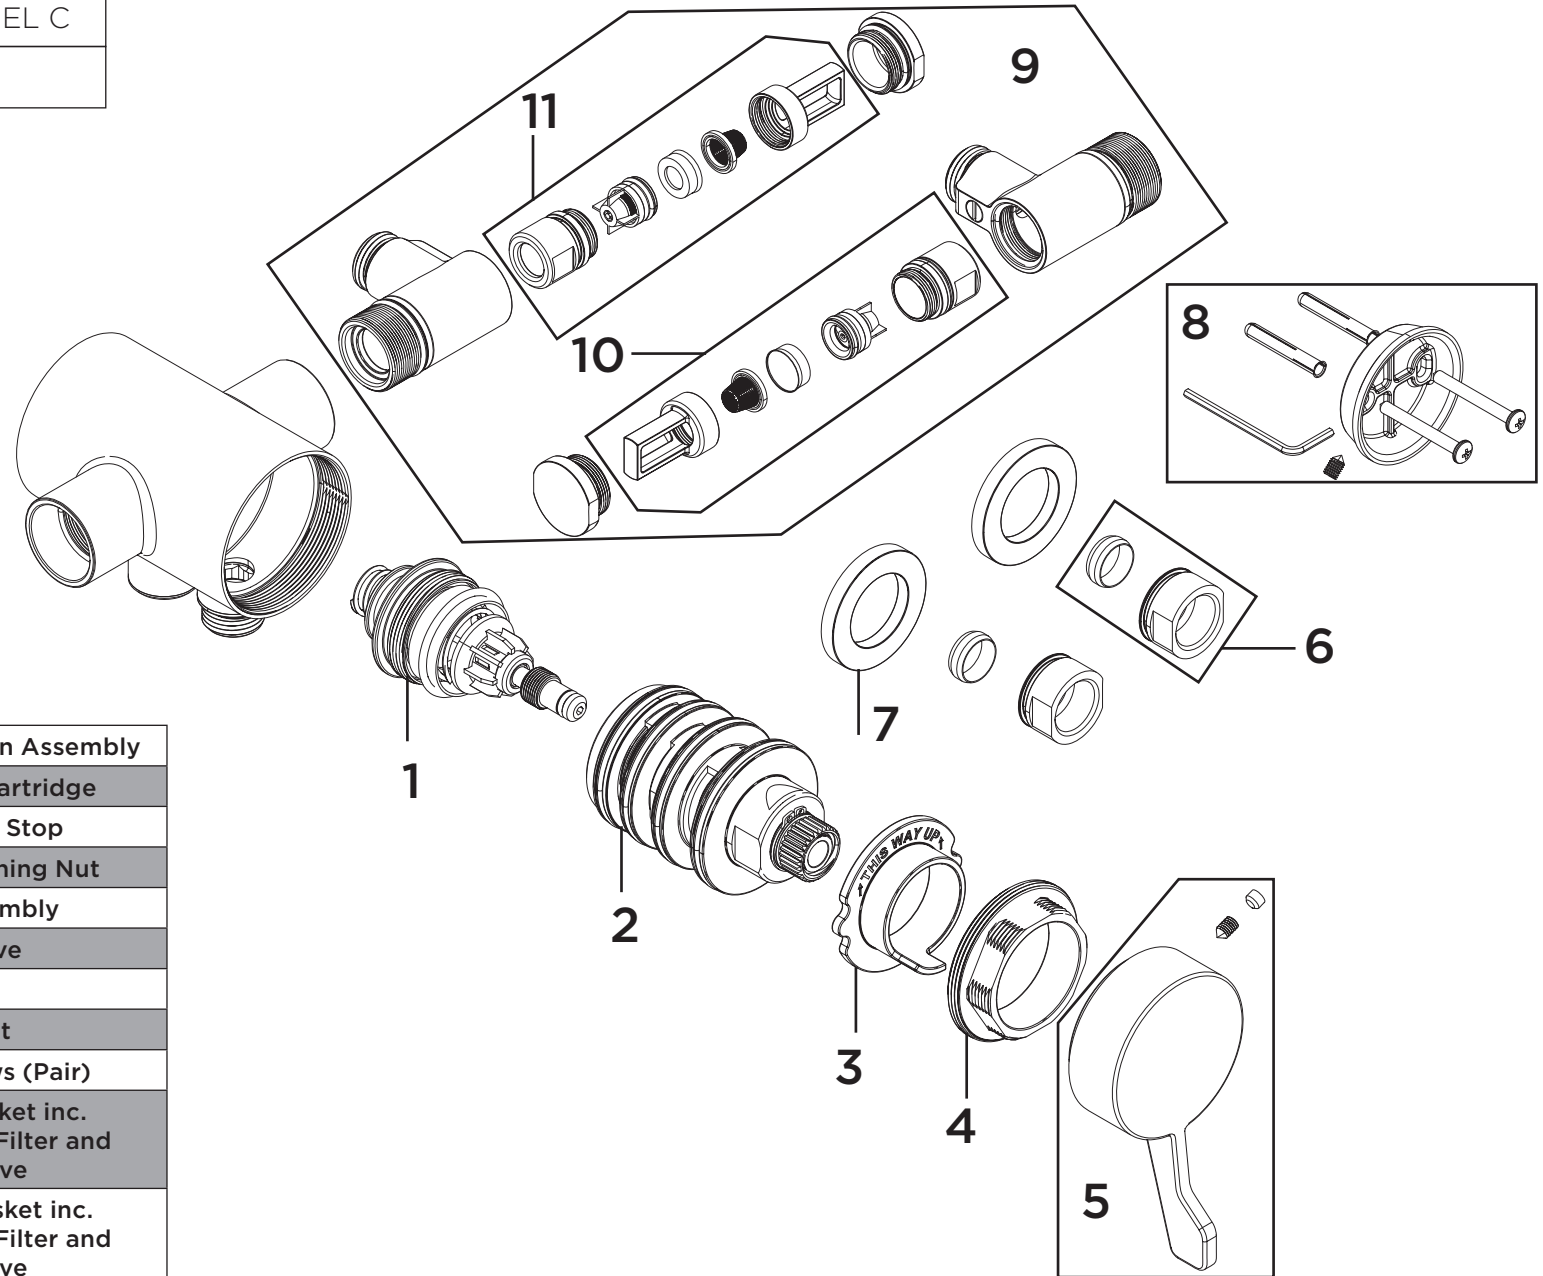

Product Code: OP TS3650 EL C

Revision: D1

1	Thermostat & Piston Assembly
2	Thermostatic Cartridge
3	Temperature Stop
4	Cartridge Retaining Nut
5	Handle Assembly
6	Nut & Olive
7	Shroud
8	Fixing Kit
9	Isolation Elbows (Pair)
10	Hot Elbow Basket inc. Flow Regulator, Filter and Check Valve
11	Cold Elbow Basket inc. Flow Regulator, Filter and Check Valve