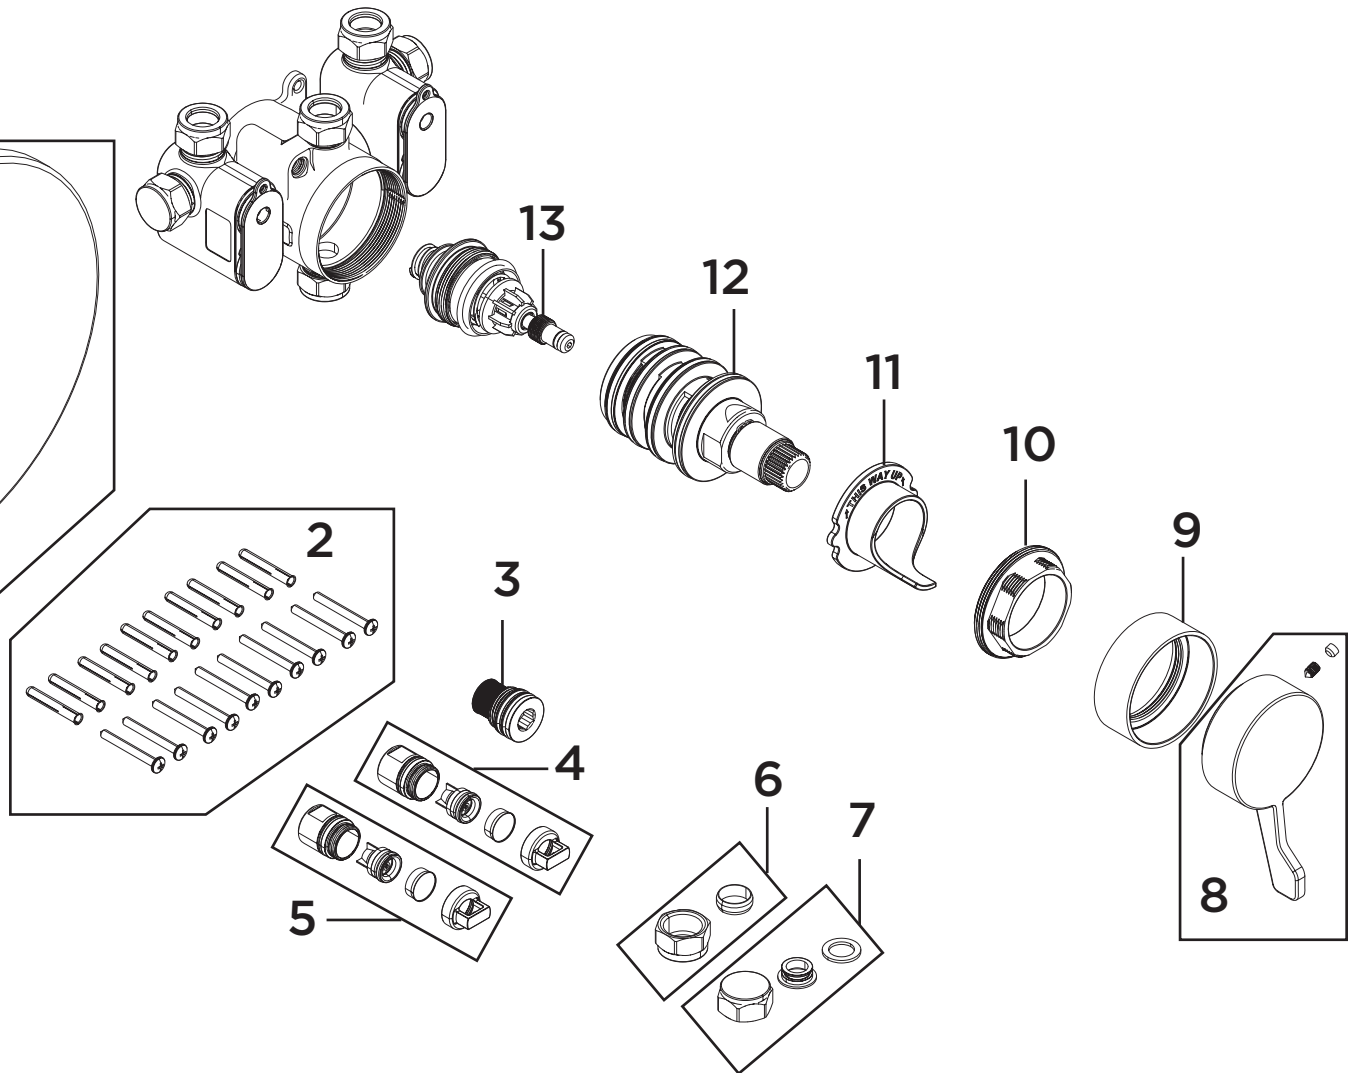

**Product Code:** OP TS3650 CL C

**Revision:** D1

1	Concealing Plate
2	Screw Pack (x10)
3	Filter
4	Hot Elbow Basket inc. Flow Regulator and Check Valve
5	Cold Elbow Basket inc. Flow Regulator and Check Valve
6	Nut & Olive
7	Blanking Cap Assembly
8	Handle Assembly
9	Shroud
10	Cartridge Retaining Nut
11	Temperature Stop
12	Thermostatic Cartridge
13	Thermostat & Piston Assembly