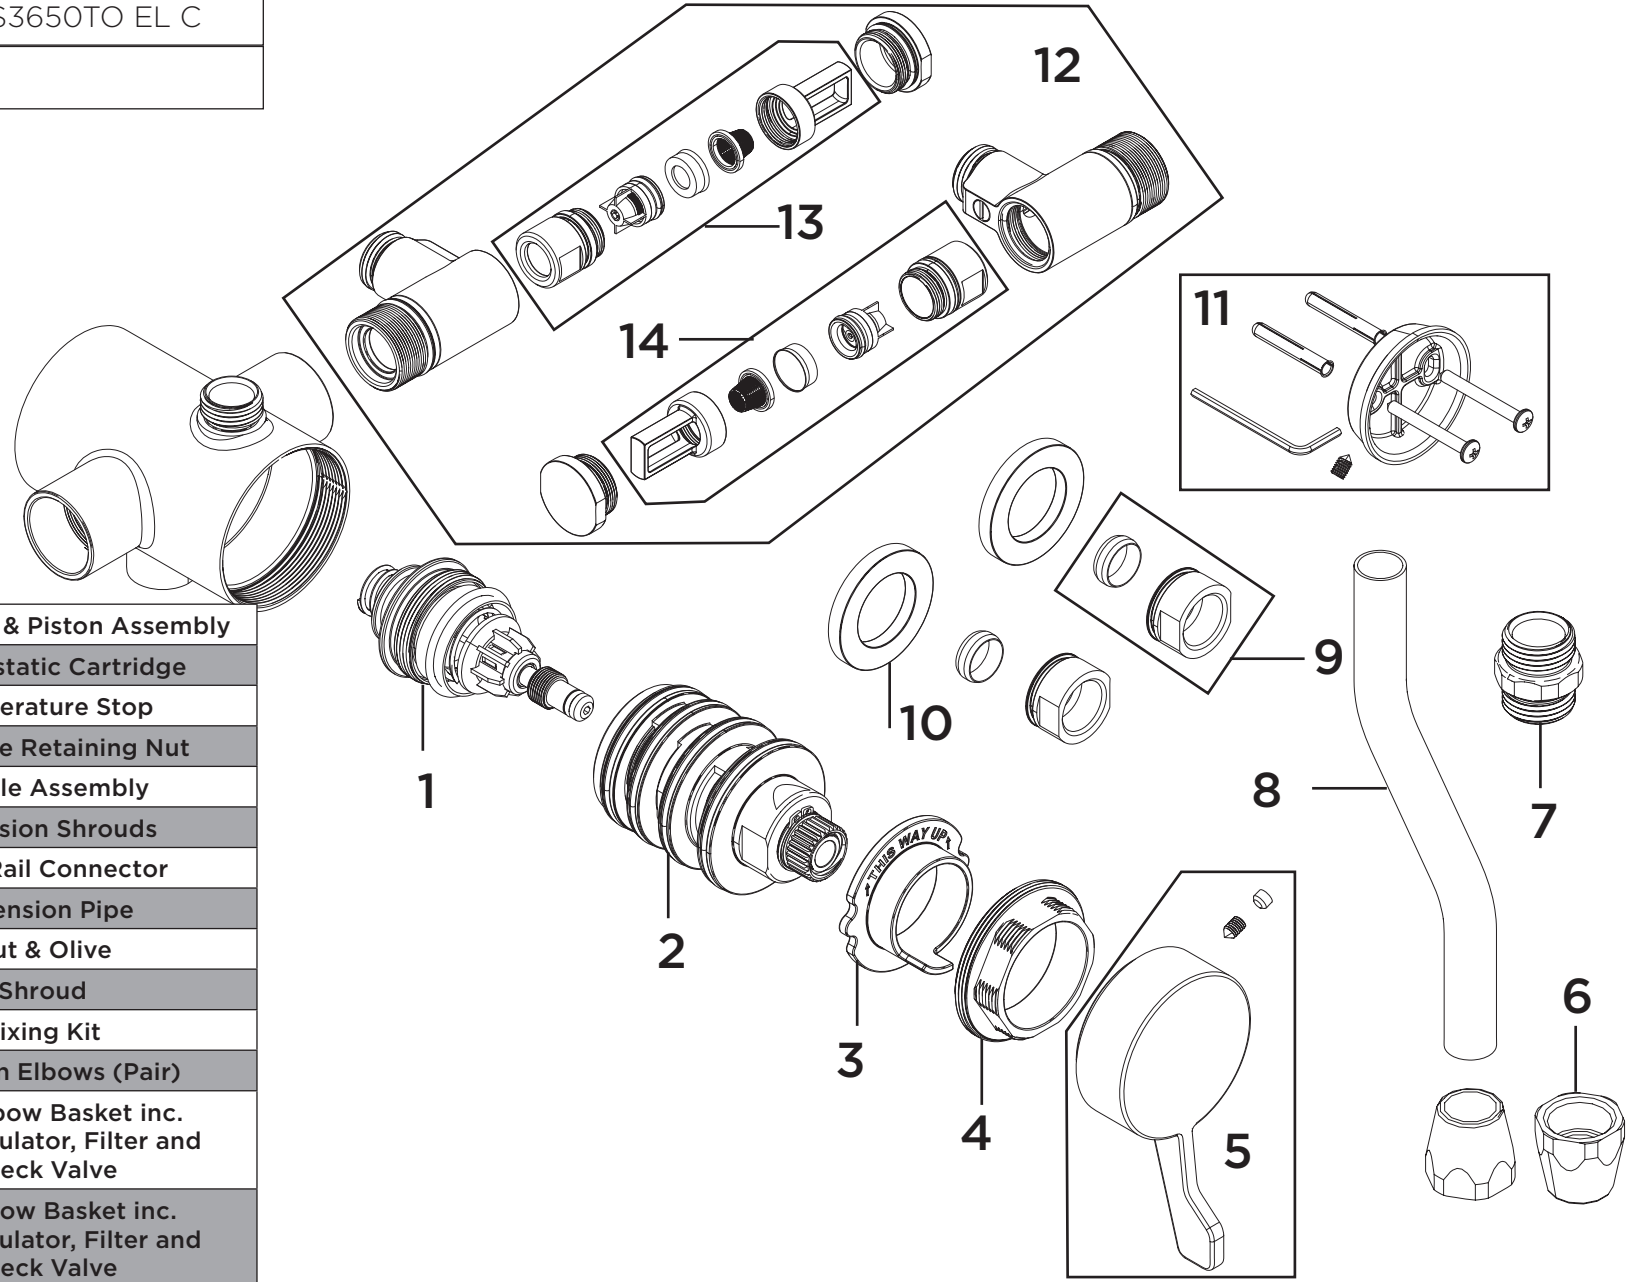

Product Code: OP TS3650TO EL C

Revision: D1

1	Thermostat & Piston Assembly
2	Thermostatic Cartridge
3	Temperature Stop
4	Cartridge Retaining Nut
5	Handle Assembly
6	Extension Shrouds
7	Riser Rail Connector
8	Extension Pipe
9	Nut & Olive
10	Shroud
11	Fixing Kit
12	Isolation Elbows (Pair)
13	Cold Elbow Basket inc. Flow Regulator, Filter and Check Valve
14	Hot Elbow Basket inc. Flow Regulator, Filter and Check Valve