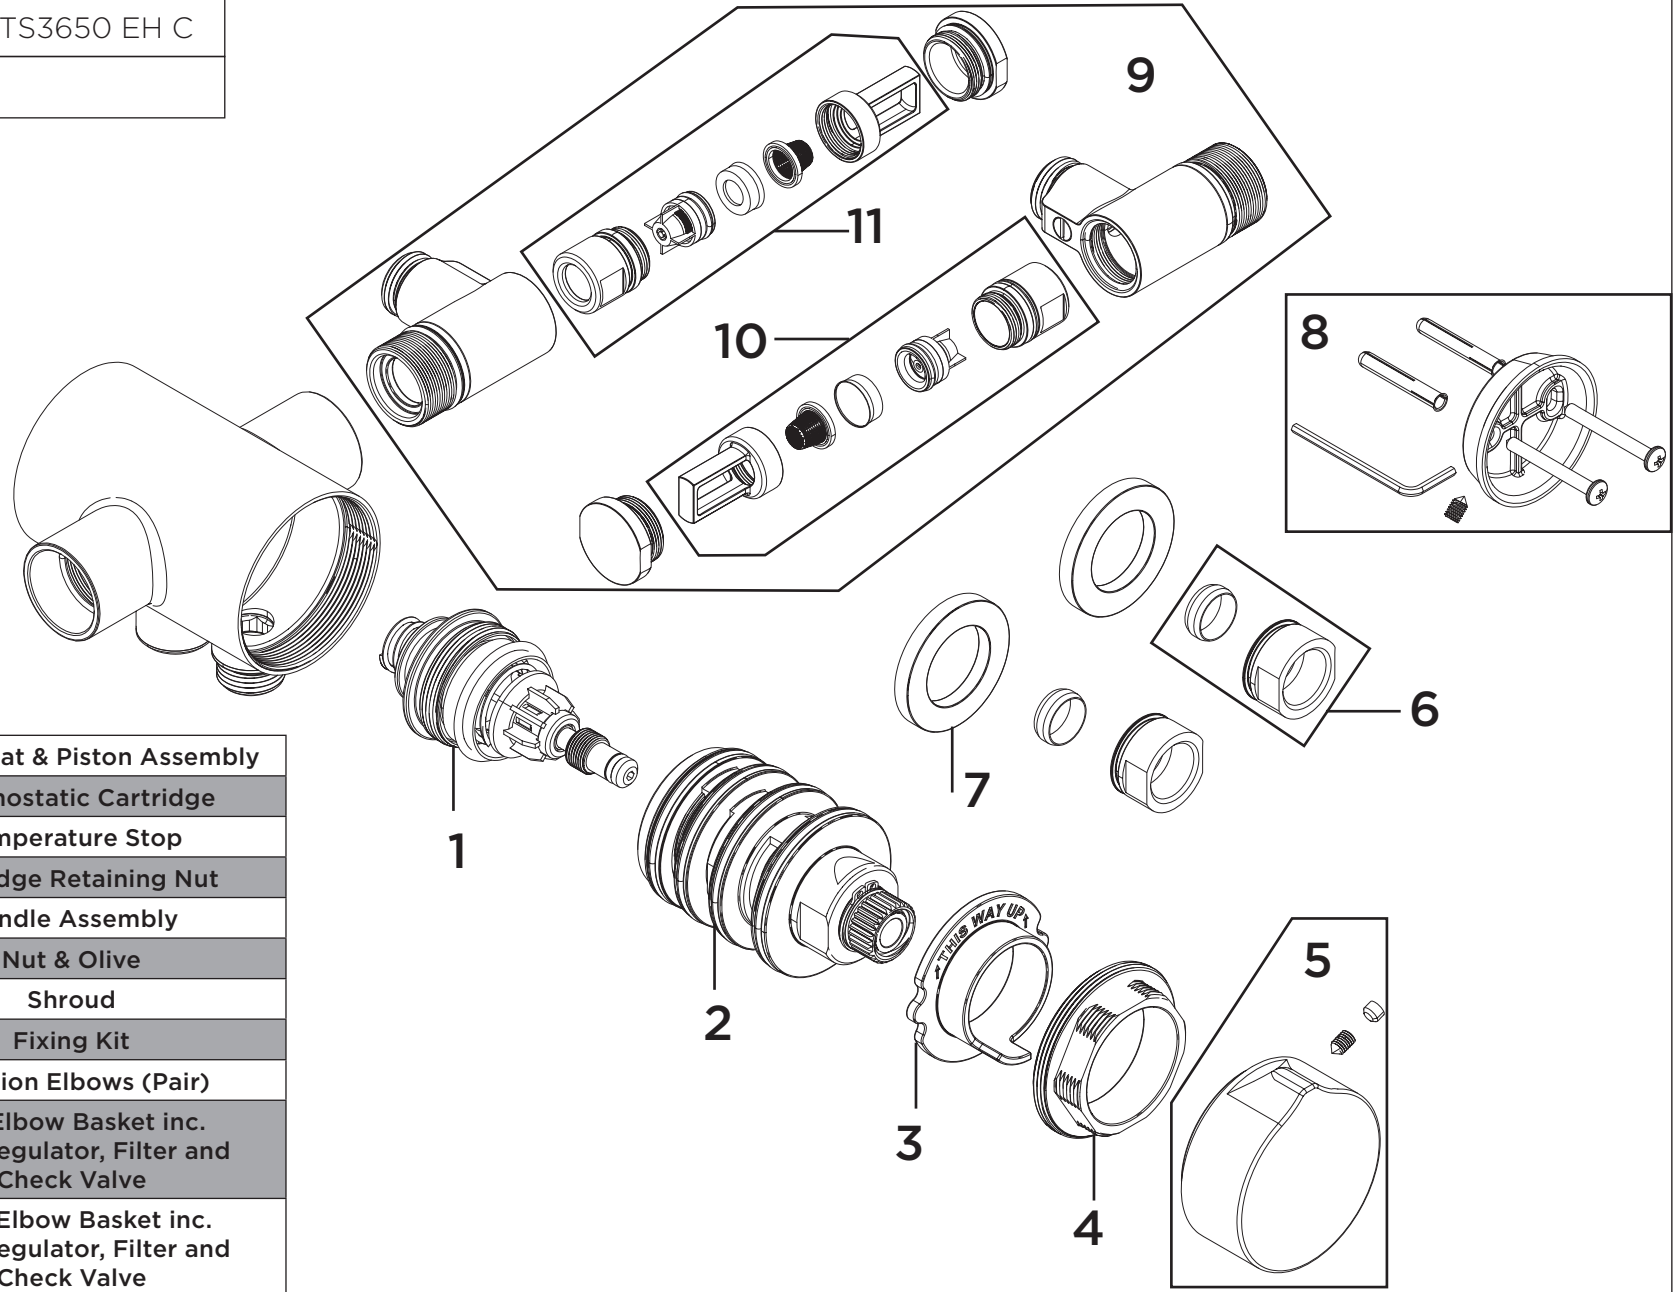

**Product Code:** OP TS3650 EH C

**Revision:** D1

1	Thermostat & Piston Assembly
2	Thermostatic Cartridge
3	Temperature Stop
4	Cartridge Retaining Nut
5	Handle Assembly
6	Nut & Olive
7	Shroud
8	Fixing Kit
9	Isolation Elbows (Pair)
10	Hot Elbow Basket inc. Flow Regulator, Filter and Check Valve
11	Cold Elbow Basket inc. Flow Regulator, Filter and Check Valve