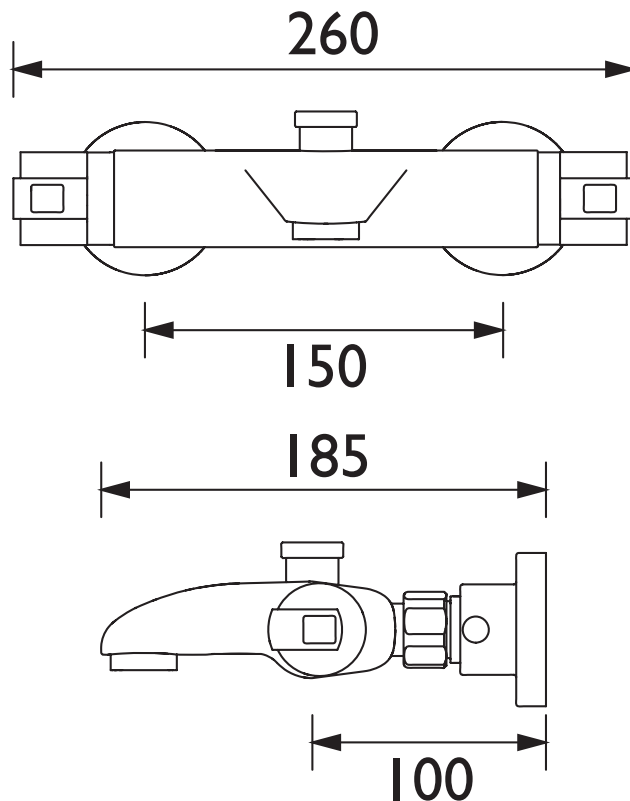

### Features:

- Supplied with Fast Fix Isolating wallmount 12 kit.
- TMV2 thermostatic temperature control to prevent surges of hot or cold water
- Integral diverter valve
- 15mm inlet connections

### Specification

<b>Product Type:</b>	Bathroom Tap
<b>Main Construction Material:</b>	Brass
<b>Mount Type:</b>	Wall Mounted
<b>Connection Inlet:</b>	G 3/4"
<b>Connection Outlet:</b>	15mm Compression
<b>Number of Tap Holes:</b>	2
<b>Valve/Cartridge Type:</b>	1/2" Quarter Turn Ceramic Disc Valve
<b>Plumbing System Requirements:</b>	Suitable for all plumbing systems
<b>Minimum Dynamic Pressure:</b>	0.5 bar
<b>Maximum Dynamic Pressure:</b>	5.0 bar
<b>Maximum Hot Water Temperature: °C</b>	65
<b>Maximum Static Pressure: (bar)</b>	10
<b>Flow Type:</b>	Single
<b>Isolation Included:</b>	Yes

### Dimensions (measurements in mm)