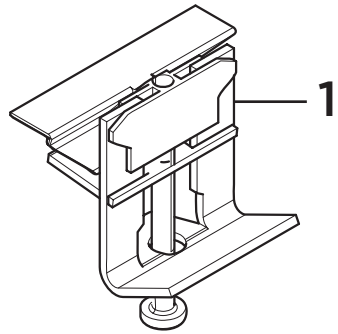

Product Code: Quartz 1.5 Bowl Kitchen Sinks**Revision:** D1

1	Sink Clamps (12pk)
2	Waste Kit Pack
3	EasyFit Kit Pack
4	Molykote Grease
5	Isolation Valves (Pair)
6	1/2" BSP Flexible Tails (Pair)

Product Code: Quartz 1.5 Bowl Kitchen Sinks**Revision:** D1**3****5****4****6**

1	Sink Clamps (12pk)
2	Waste Kit Pack
3	EasyFit Kit Pack
4	Molykote Grease
5	Isolation Valves (Pair)
6	1/2" BSP Flexible Tails (Pair)