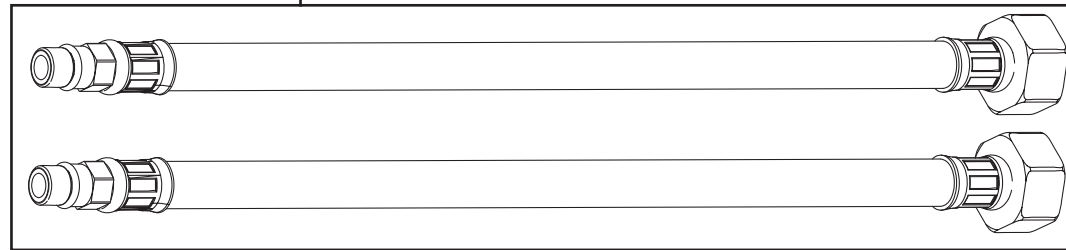

Product Code: Quartz 1.5 Bowl Kitchen Sinks**Revision:** D1

1	Sink Clamps (12pk)
2	Waste Kit Pack
3	EasyFit Kit Pack
4	Molykote Grease
5	Isolation Valves (Pair)
6	1/2" BSP Flexible Tails (Pair)

Product Code: Quartz 1.5 Bowl Kitchen Sinks**Revision:** D1**3****5****4****6**

1	Sink Clamps (12pk)
2	Waste Kit Pack
3	EasyFit Kit Pack
4	Molykote Grease
5	Isolation Valves (Pair)
6	1/2" BSP Flexible Tails (Pair)