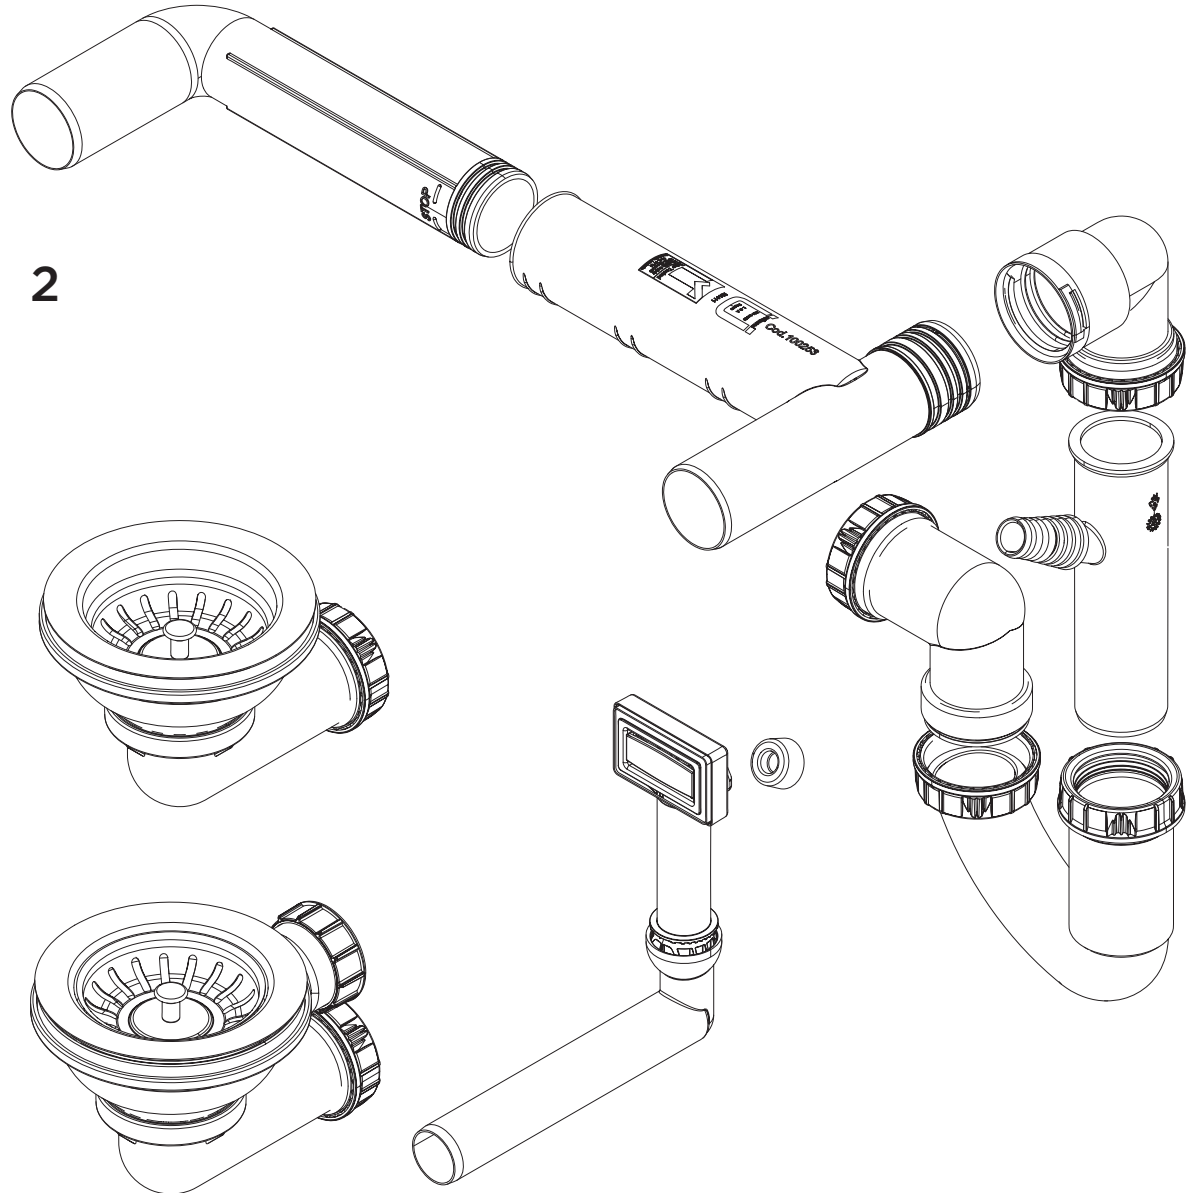

Product Code: Quartz 1.5 Bowl Kitchen Sinks**Revision:** D1

1	Sink Clamps (12pk)
2	Waste Kit Pack
3	EasyFit Kit Pack
4	Molykote Grease
5	Isolation Valves (Pair)
6	1/2" BSP Flexible Tails (Pair)

Product Code: Quartz 1.5 Bowl Kitchen Sinks**Revision:** D1**3****5****4****6**

1	Sink Clamps (12pk)
2	Waste Kit Pack
3	EasyFit Kit Pack
4	Molykote Grease
5	Isolation Valves (Pair)
6	1/2" BSP Flexible Tails (Pair)