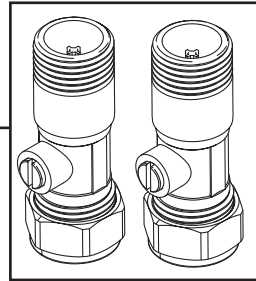

Product Code: Quartz 1.5 Bowl Kitchen Sinks**Revision:** D1

1	Sink Clamps (12pk)
2	Waste Kit Pack
3	EasyFit Kit Pack
4	Molykote Grease
5	Isolation Valves (Pair)
6	1/2" BSP Flexible Tails (Pair)

Product Code: Quartz 1.5 Bowl Kitchen Sinks**Revision:** D1**3****5****4****6**

1	Sink Clamps (12pk)
2	Waste Kit Pack
3	EasyFit Kit Pack
4	Molykote Grease
5	Isolation Valves (Pair)
6	1/2" BSP Flexible Tails (Pair)