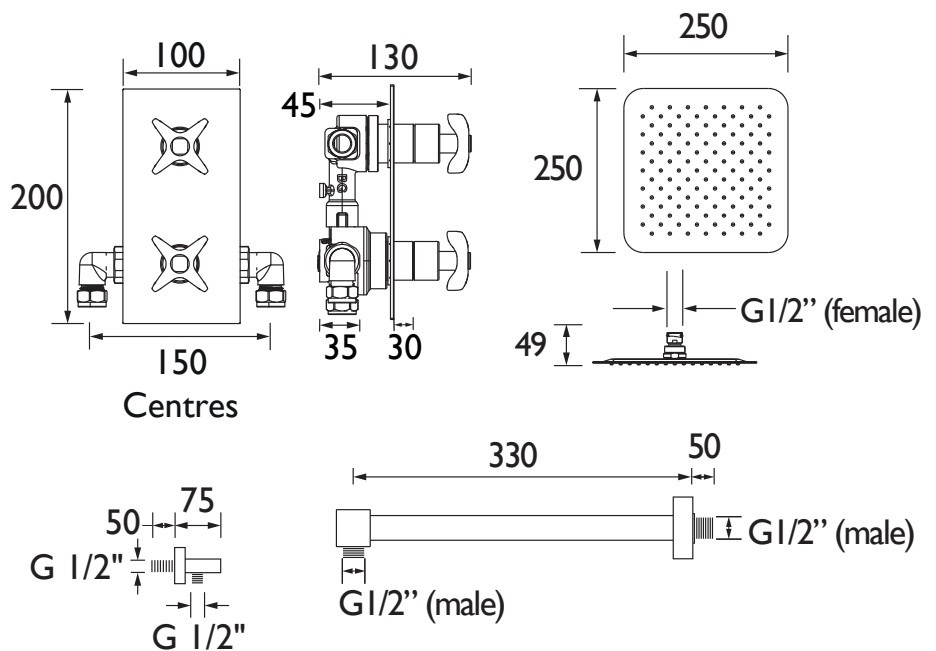

### Features:

- This timeless shower pack contains our Glorious shower valve with integral two outlet diverter. It has a 250mm square slimline fixed head with shower arm; a single function handset and hose with integral handset holder and wall outlet.
- The shower valve has been designed to fit in any UK wall cavity and therefore only needs a 35mm deep cavity space
- Dual control - flow and temperature are controlled separately
- Cartridge can be accessed from the front, Requires rear access to service filters
- 15mm inlet connections

### Specification

|  |                                    |
|--|------------------------------------|
| Finish/Colour:                           | Chrome Plated                      |
| Main Construction Material:              | Brass; ABS                         |
| No of Controls:                          | 3                                  |
| Shower Type:                             | Dual Control                       |
| Shower Head Type:                        | Both                               |
| Shower Kit:                              | Fixed Head and Handset with Holder |
| Valve/Cartridge Type:                    | 3/4" Ceramic Disc Valve 1/4 turn   |
| Maximum Hot Water Supply Temperature °C: | 65                                 |
| Plumbing System Suitability:             | Suitable for all plumbing systems  |
| Minimum Dynamic Pressure (bar):          | 0.2                                |
| Maximum Dynamic Pressure (bar):          | 5                                  |
| Maximum Static Pressure (bar):           | 10                                 |
| Connection Inlet:                        | 15mm Compression                   |
| Connection Outlet:                       | G 1/2"                             |
| Isolation Valve Included:                | No                                 |
| Check Valve Included:                    | Yes                                |

### Dimensions (measurements in mm)