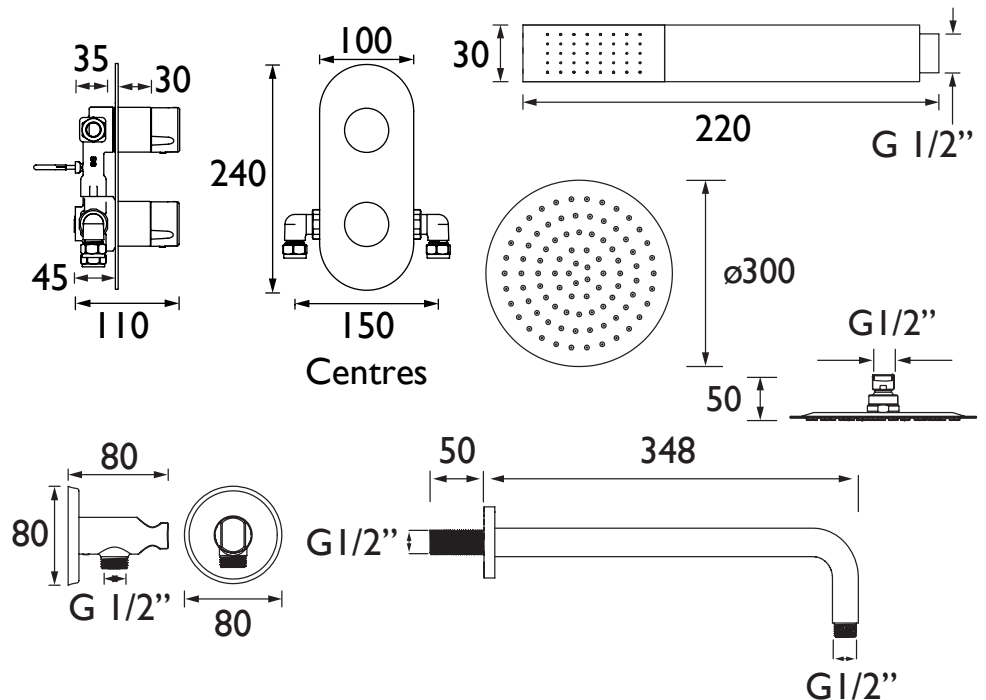

## Features:

- This stylish shower pack includes our Exodus shower valve with integral two outlet diverter. It has a 300mm round slimline fixed head with shower arm; a single function handset and hose with integral handset holder and wall outlet.
- The shower valve has been designed to fit in any UK wall cavity and therefore only needs a 35mm deep cavity space
- Dual control - flow and temperature are controlled separately
- Cartridge can be accessed from the front, Requires rear access to service filters
- 15mm inlet connections

## Specification

Finish/Colour:	Chrome Plated
Main Construction Material:	Brass; ABS
No of Controls:	3
Shower Type:	Dual Control
Shower Head Type:	Both
Shower Kit:	Fixed Head
Valve/Cartridge Type:	3/4" Ceramic Disc Valve 1/4 turn
Maximum Hot Water Supply Temperature °C:	65
Plumbing System Suitability:	Suitable for all plumbing systems
Minimum Dynamic Pressure (bar):	0.2
Maximum Dynamic Pressure (bar):	5
Maximum Static Pressure (bar):	10
Connection Inlet:	15mm Compression
Connection Outlet:	G 1/2"
Isolation Valve Included:	No
Check Valve Included:	Yes

## Dimensions (measurements in mm)