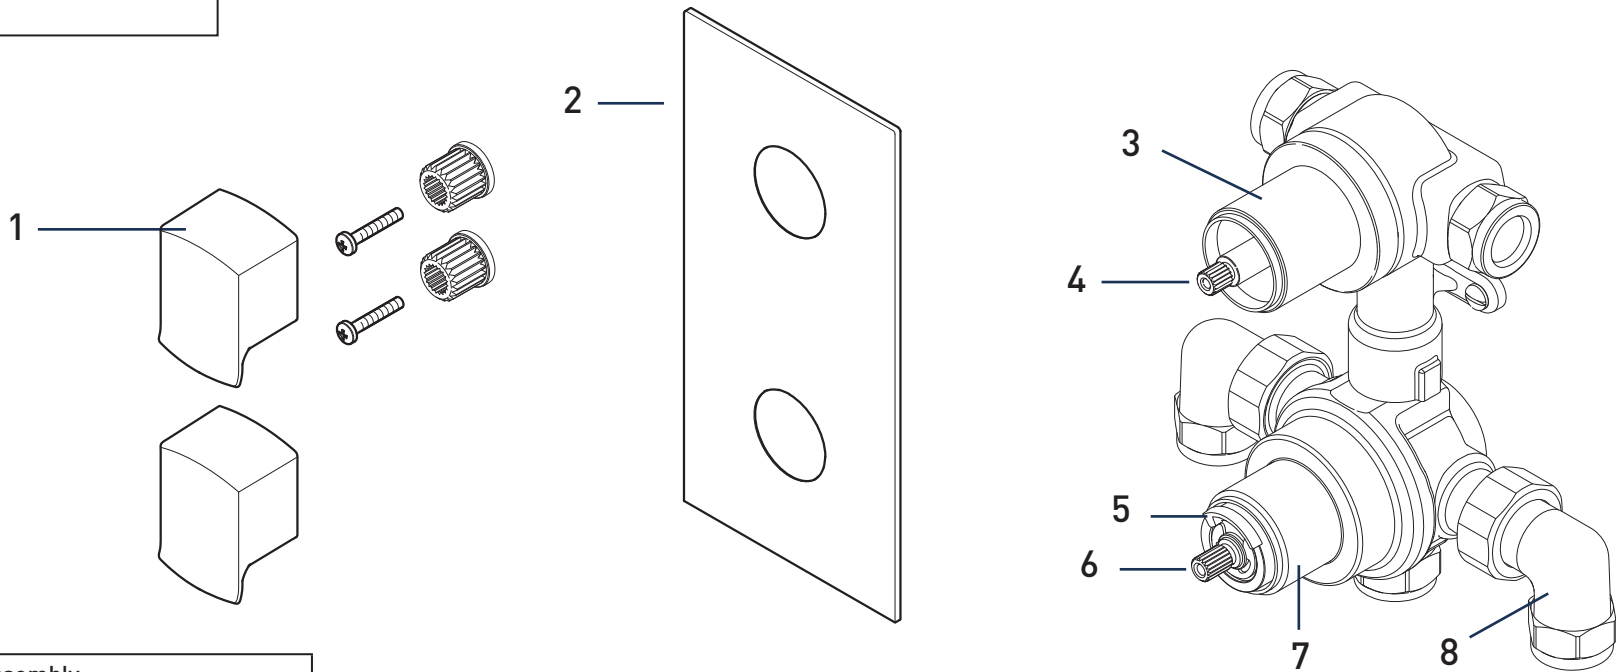

Product Code: DSC SHCDIV C

Revision: D1

1	Handle Assembly
2	Concealing Plate
3	Diverter Shroud
4	Diverter Valve
5	Temperature Stop
6	Thermostatic Cartridge
7	Temperature Shroud
8	Elbow Assey (Pair)
9	Fixings
10	Wall Outlet
11	Filter Washers
12	Flow Regulator
13	Flow Regulator
14	Inserts