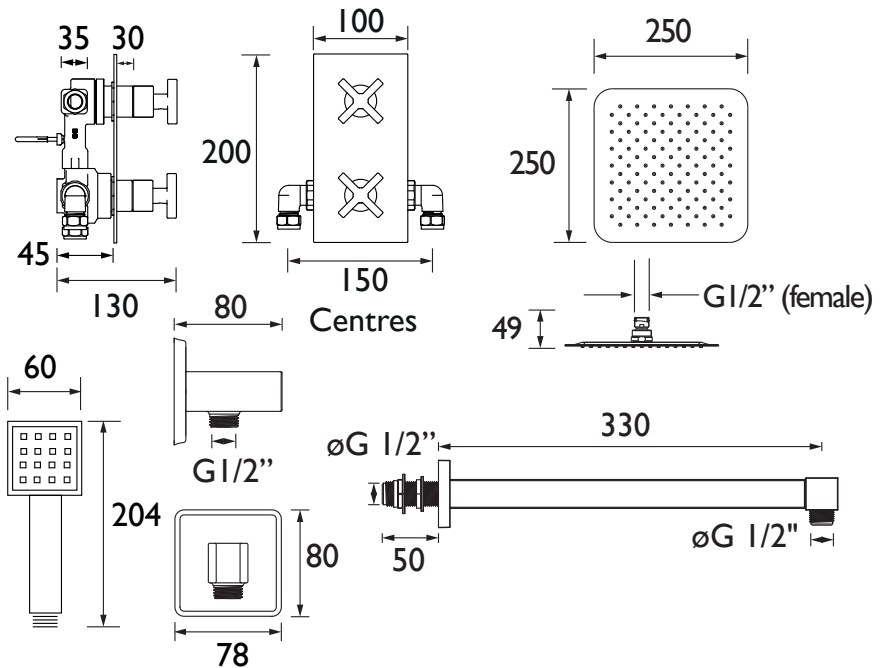

CASINO SHWR PK

CASINO Shower Range

Complete Casino Shower Pack

Features:

- This contemporary shower pack contains a Casino shower valve with integral two outlet diverter. It has a 250mm square slimline fixed head with shower arm; a single function rub-clean handset and hose with integral handset holder and wall outlet.
- The shower valve has been designed to fit in any UK wall cavity and therefore only needs a 35mm deep cavity space
- Dual control - flow and temperature are controlled separately
- Cartridge can be accessed from the front, Requires rear access to service filters
- 15mm inlet connections

Product Certifications:

For more products, visit our website:
<http://www.bristan.com>

Specification

| | |
|--|-----------------------------------|
| Finish/Colour: | Chrome Plated |
| Main Construction Material: | Brass; ABS |
| No of Controls: | 2 |
| Shower Type: | Dual Control |
| Shower Head Type: | Both |
| Shower Kit: | Fixed Head and Handset |
| Valve/Cartridge Type: | 3/4" Ceramic Disc Valve 1/4 turn |
| Maximum Hot Water Supply Temperature °C: | 65 |
| Plumbing System Suitability: | Suitable for all plumbing systems |
| Minimum Dynamic Pressure (bar): | 0.2 |
| Maximum Dynamic Pressure (bar): | 5 |
| Maximum Static Pressure (bar): | 10 |
| Connection Inlet: | 15mm Compression |
| Connection Outlet: | G 1/2" |
| Isolation Valve Included: | No |
| Check Valve Included: | Yes |

Dimensions (measurements in mm)

Flow Rates (l/min)

| System Pressure (bar) | 0.2 | 0.5 | 1 | 2 | 3 | 5 |
|----------------------------|-----|-----|-----|-----|-----|------|
| Through Handset (mixed) | 2.1 | 3.3 | 4.7 | 6.6 | 8.1 | 10.5 |
| Through Fixed Head (mixed) | 2.2 | 3.5 | 5 | 7 | 8.6 | 11.1 |