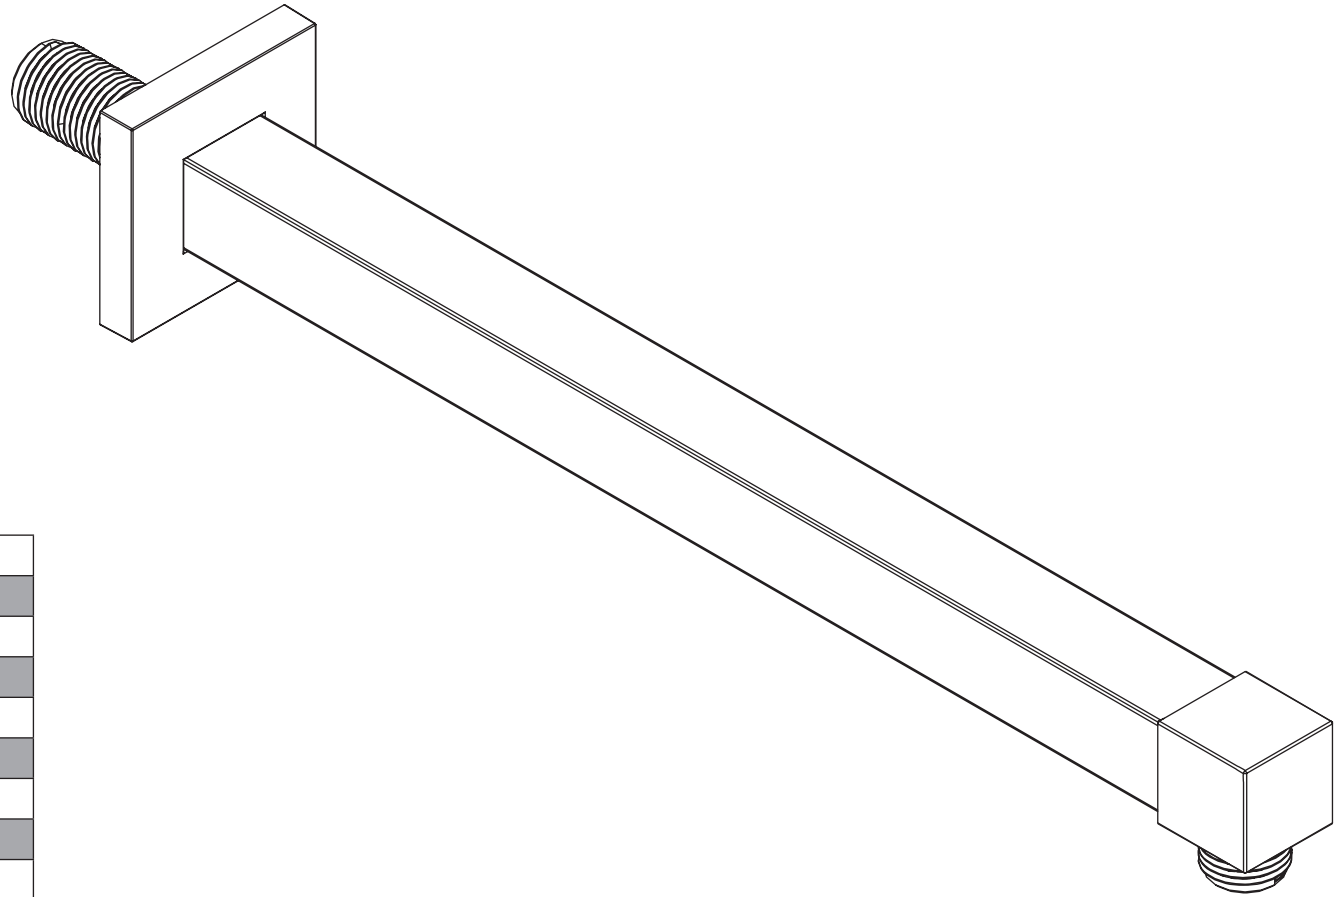

Product Code: COB SHCDIV RANGE

Revision: D4

1	Concealing Plate
2	Elbow Assembly
3	Wall Outlet (Chrome Only)
4	Yellow 5lpm Flow Limiter
5	1/2" Check Valve
6	Green 7lpm Flow Limiter
7	Inserts (Pair)
8	Filter Washer
9	Thermostatic Cartridge
10	Temperature Stop
11	Slim Temperature Shroud
12	Screw Pack
13	Spline Adaptor
14	Handle Assembly
15	Slim Diverter Shroud
16	Diverter Retaining Nut
17	Diverter Cartridge

Product Code: ARM WASQ01

Revision: D3

1	Backnut and Locking Nut
2	
3	
4	
5	
6	
7	
8	
9	
10	
11	