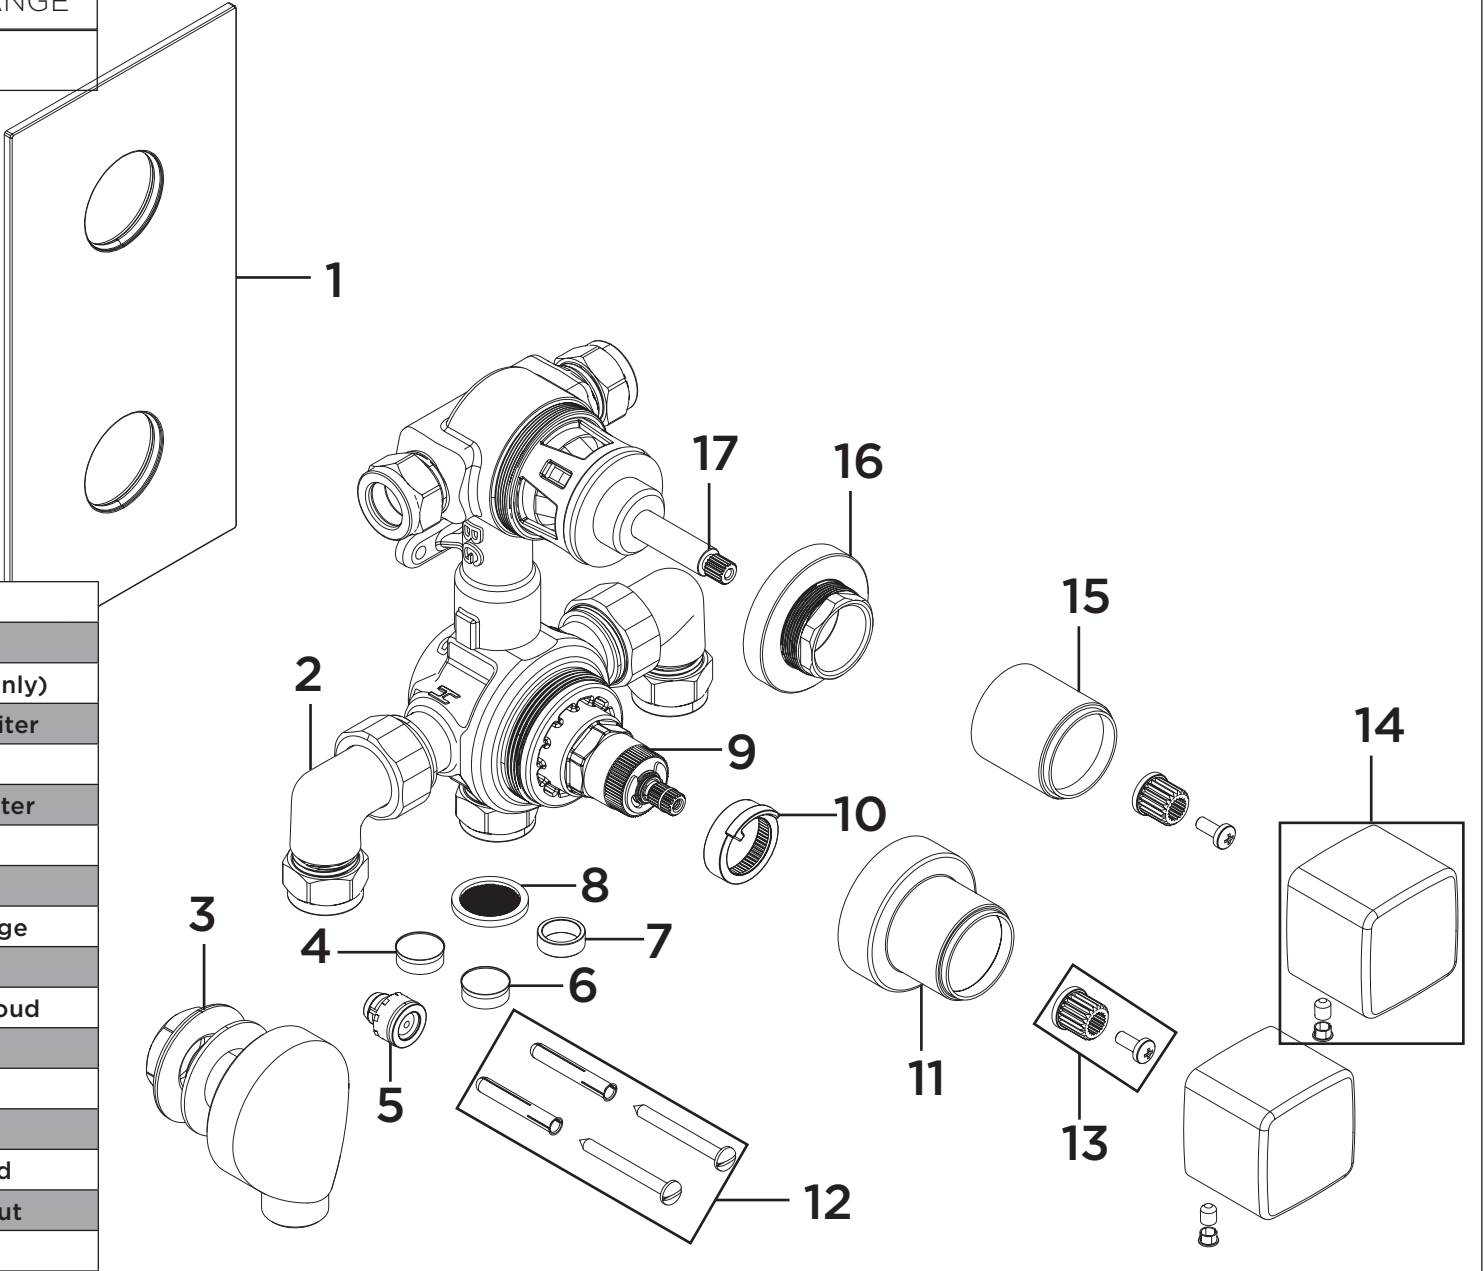

Product Code: COB SHCDIV RANGE

Revision: D4

1	Concealing Plate
2	Elbow Assembly
3	Wall Outlet (Chrome Only)
4	Yellow 5lpm Flow Limiter
5	1/2" Check Valve
6	Green 7lpm Flow Limiter
7	Inserts (Pair)
8	Filter Washer
9	Thermostatic Cartridge
10	Temperature Stop
11	Slim Temperature Shroud
12	Screw Pack
13	Spline Adaptor
14	Handle Assembly
15	Slim Diverter Shroud
16	Diverter Retaining Nut
17	Diverter Cartridge

Product Code: ARM WASQ01

Revision: D3

1	Backnut and Locking Nut
2	
3	
4	
5	
6	
7	
8	
9	
10	
11	