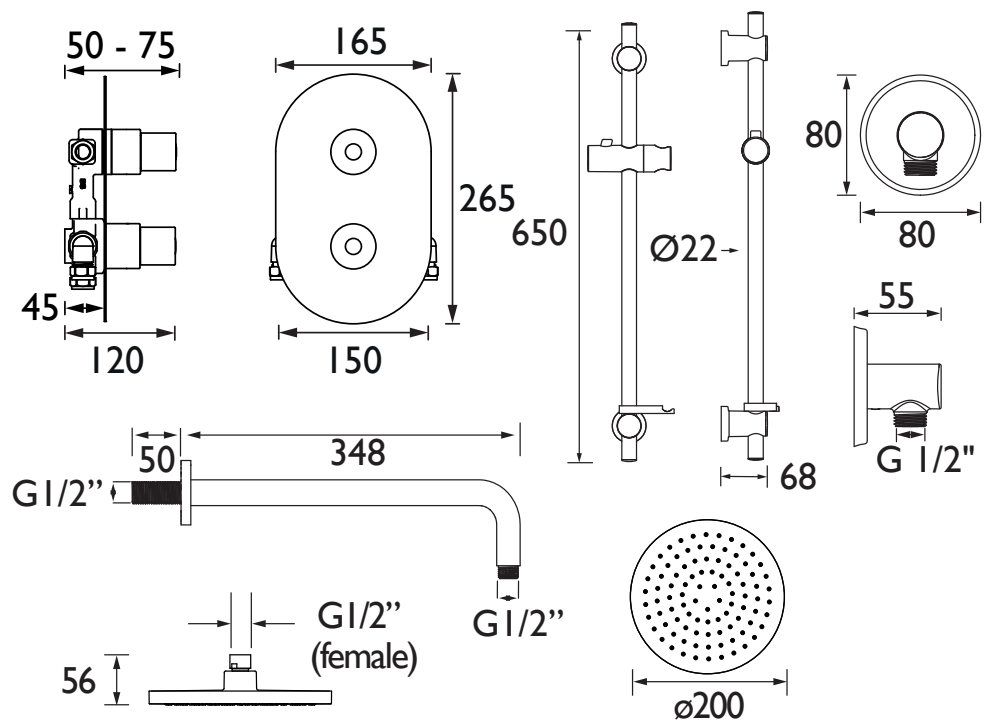

## Features:

- This simplistic shower pack contains an Artisan shower valve with an integral two outlet diverter. It has a 200mm round fixed head with shower arm; and an adjustable riser shower kit with a large multi function rub-clean handset.
- Dual control - flow and temperature are controlled separately
- Fully serviceable from the front
- Wall outlet designed with Bristan's Wall Mount Technology for easier installation

## Specification

Finish/Colour:	Chrome Plated
Main Construction Material:	Brass; ABS
No of Controls:	2
Shower Type:	Dual Control
Shower Head Type:	Fixed Head
Valve/Cartridge Type:	3/4" Ceramic Disc Valve 1/4 turn
Maximum Hot Water Supply Temperature °C:	65
Maximum Static Pressure: (bar)	10
Plumbing System Suitability:	Suitable for all plumbing systems
Minimum Dynamic Pressure:	0.2 bar
Maximum Dynamic Pressure:	5.0 bar
Connection Inlet:	15mm Compression
Connection Outlet:	G 1/2"
Isolation Valve Included:	No
Check Valve Included:	Yes

## Dimensions (measurements in mm)