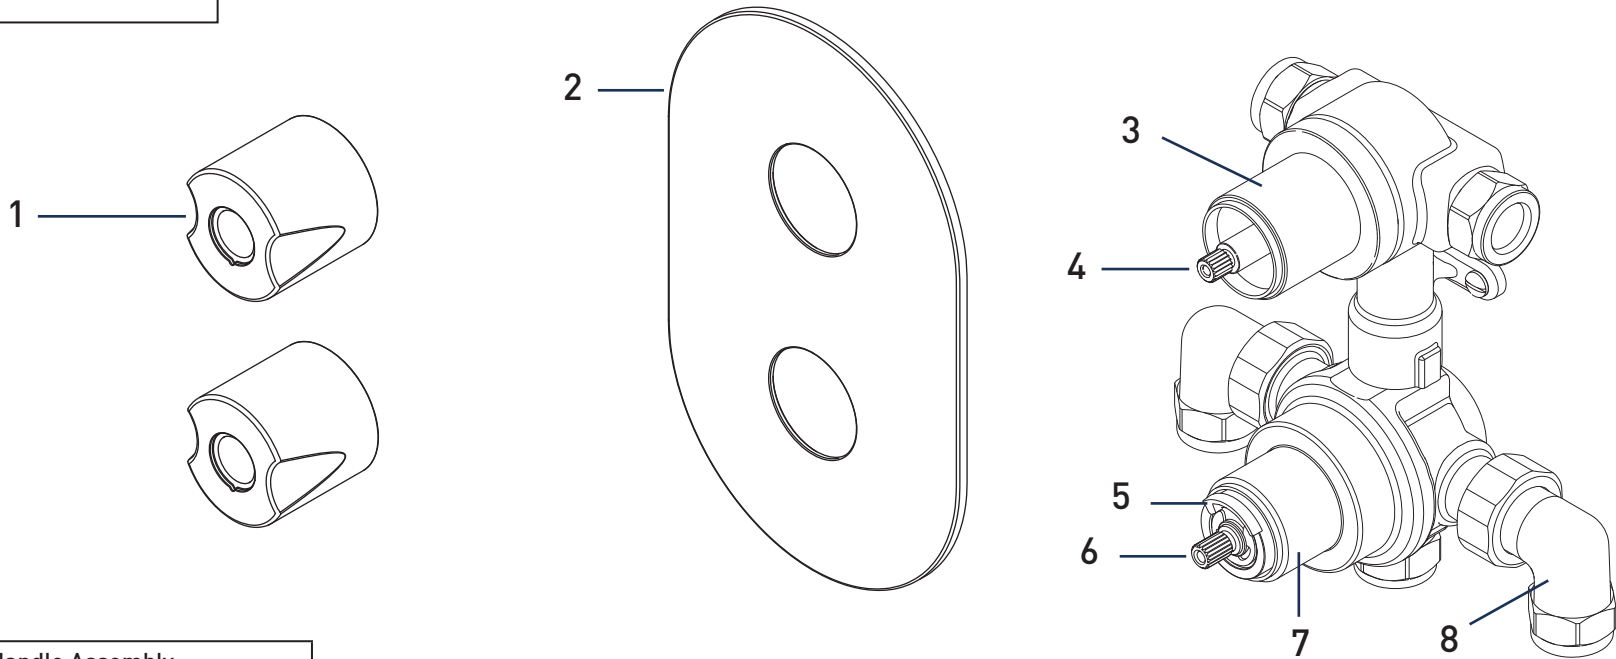

Product Code: AR3 SHCDIV C

Revision: D4

1	Diverter Handle Assembly
2	Concealing Plate
3	Diverter Shroud
4	Diverter Valve
5	Temperature Stop
6	Thermostatic Cartridge
7	Temperature Shroud
8	Elbow Assey (Pair)
9	Fixings
10	Wall Outlet
11	Filter Washers
12	Flow Regulator
13	Flow Regulator
14	Inserts