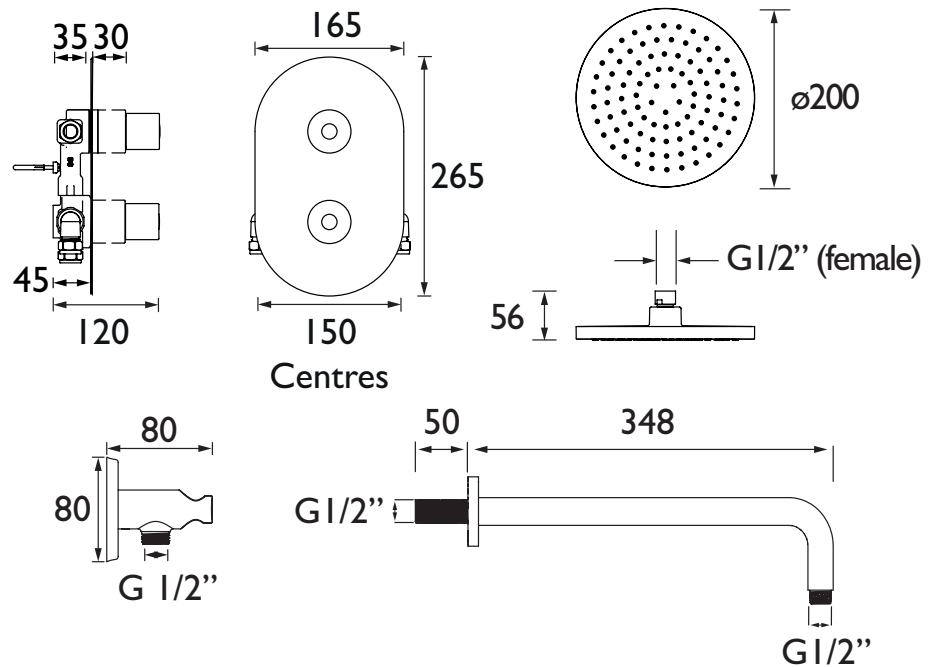

## Features:

- This simplistic shower pack contains an Artisan shower valve with an integral two outlet diverter. It has a 200mm round fixed head with shower arm; a single function handset and hose with integral handset holder and wall outlet.
- The shower valve has been designed to fit in any UK wall cavity and therefore only needs a 35mm deep cavity space
- Dual control - flow and temperature are controlled separately.
- Fully serviceable from the front
- Wall outlet designed with Bristan's wall mount Technology for easier installation.

## Specification

Finish/Colour:	Chrome Plated
Main Construction Material:	Brass
No of Controls:	2
Shower Type:	Dual Control
Shower Head Type:	Fixed Head and Handset
Valve/Cartridge Type:	3/4" Ceramic Disc Valve 1/4 turn
Maximum Hot Water Supply Temperature °C:	65
Maximum Static Pressure: (bar)	10
Plumbing System Suitability:	Suitable for all plumbing systems
Minimum Dynamic Pressure:	0.2 bar
Maximum Dynamic Pressure:	5.0 bar
Connection Inlet:	15mm Compression
Connection Outlet:	G 1/2"
Isolation Valve Included:	No
Check Valve Included:	Yes

## Dimensions (measurements in mm)