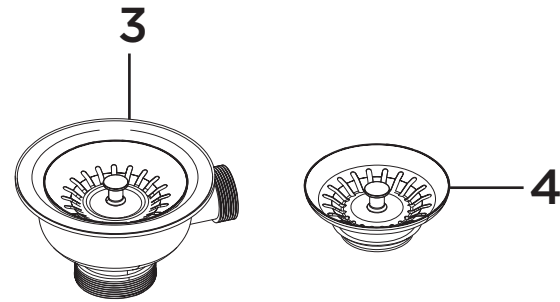

Product Code: Inox Two Taphole Kitchen Sinks**Revision:** D1

1	Overflow Assembly
2	1 Bowl Pipework Pack
3	Waste Assembly 1 Bowl
4	Strainer
5	Sink Clamps (10pk)