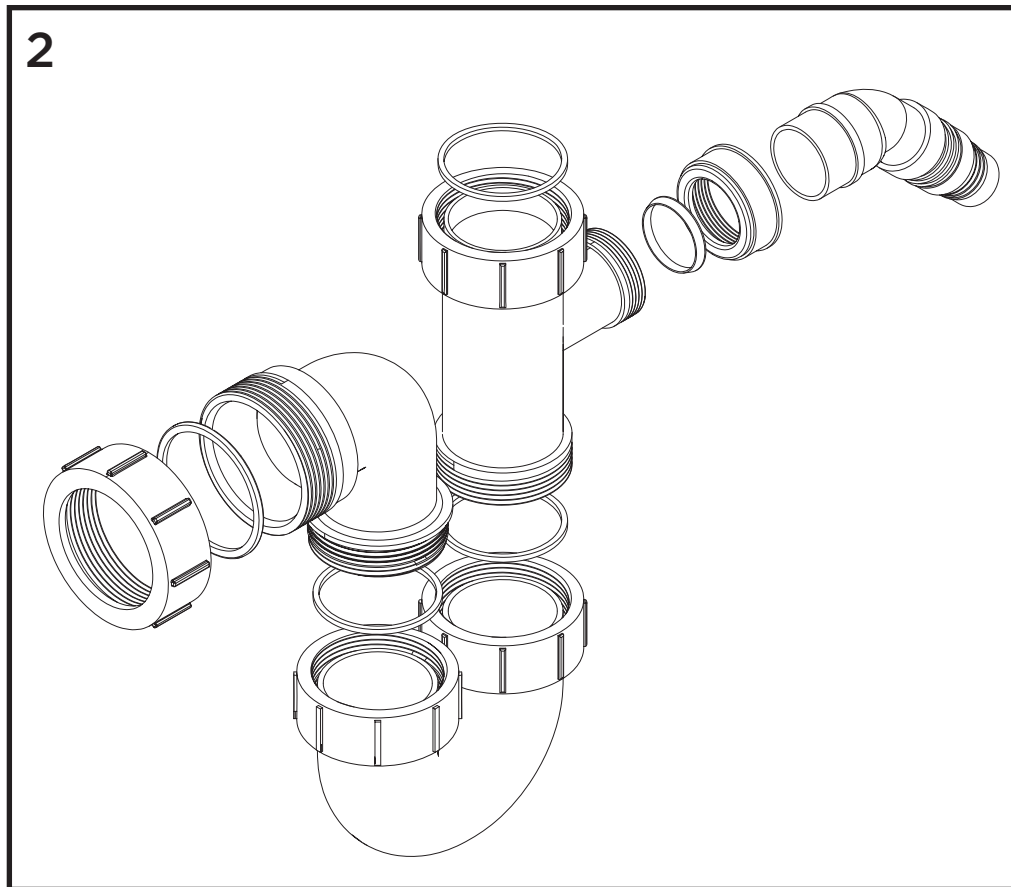

Product Code: Inox Two Taphole Kitchen Sinks**Revision:** D1

1	Overflow Assembly
2	1 Bowl Pipework Pack
3	Waste Assembly 1 Bowl
4	Strainer
5	Sink Clamps (10pk)